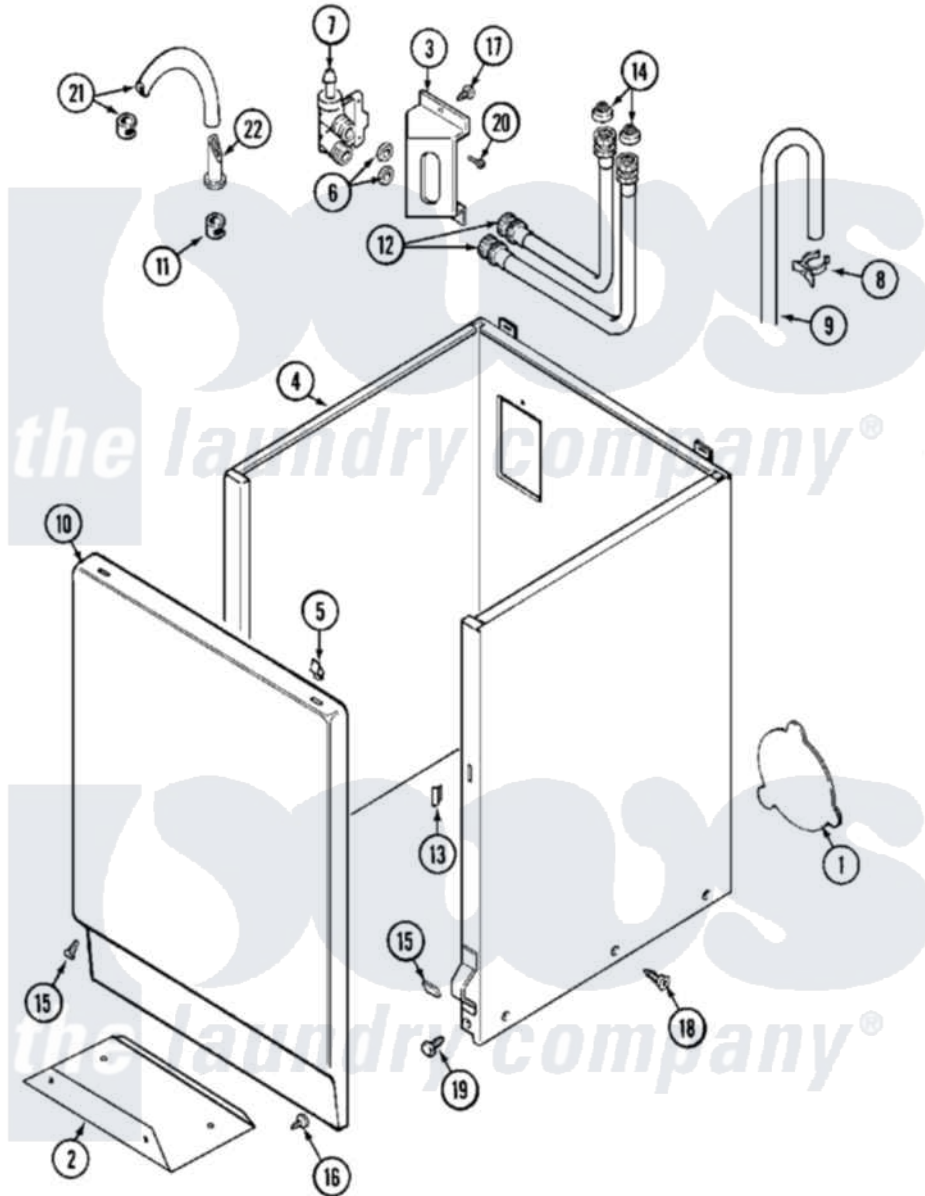

Maytag MAT12CSDAQ 04 - CABINET

Maytag [Residential Maytag MAT12CSDAQ Washer Parts](#) Parts Diagram 04 - CABINET
 Click on the part number to view part

Item	Original Part Number	Replaced By	Status	Part Description
001	211294	90767		Screw, 8A X 3/8 HeX Washer Head Tapping
"	22002924			Plate, Access
"	NLA		Not Available	PLATE, ACCESS
002	213846			Guard, Belt
003	22002361			Bracket, Water Valve
004	22001995			Screw Note: Screw, Tumbler Front And Shroud
"	22002382			Fastener, V-Bracket
"	22002425			Bracket, "V"
"	22002657		Not Available	CABINET ASSEMBLY (BSQ)
"	22004424		Not Available	CABINET BSQ ASPACK
"	NLA		Not Available	CABINET (WHT)
005	22001650			Fastener, Spring
006	Y013783			Washer, Inlet Hose
007	205161	489503		Clamp
"	22001604			Valve, Water 120V 60Hz

008	22002151		Clip, Hose
009	22003410		Hose, Drain
"	22003814		Retainer, Drain Hose
010	22001803	Not Available	PANEL, FRONT (WHT)
"	22002653		Panel, Front
011	205161	489503	Clamp
012	22003682	12001901	Kit-Inlet Hose Assembly
"	22003683	12001900	Kit-Inlet Hose Assembly
013	22002331		Spacer, Front Panel
014	22002960		Strainer, Washer Inlet
015	213325		Clip, Retaining
"	22001496		Front Panel Fastener And Screw
016	211294	90767	Screw, 8A X 3/8 HeX Washer Head Tapping
017	22003817	3370225	Screw
018	33002190		SCrew, C BraCe, BraCket, Cabinet
019	213121	3400111	Screw, 12-14 X 5/8
"	213122	27001200	Screw
020	Y313561		Screw----NA
021	22001608	22001954	Injector Hose And Clamp Kit
022	22001900		Preventer, Back Flow