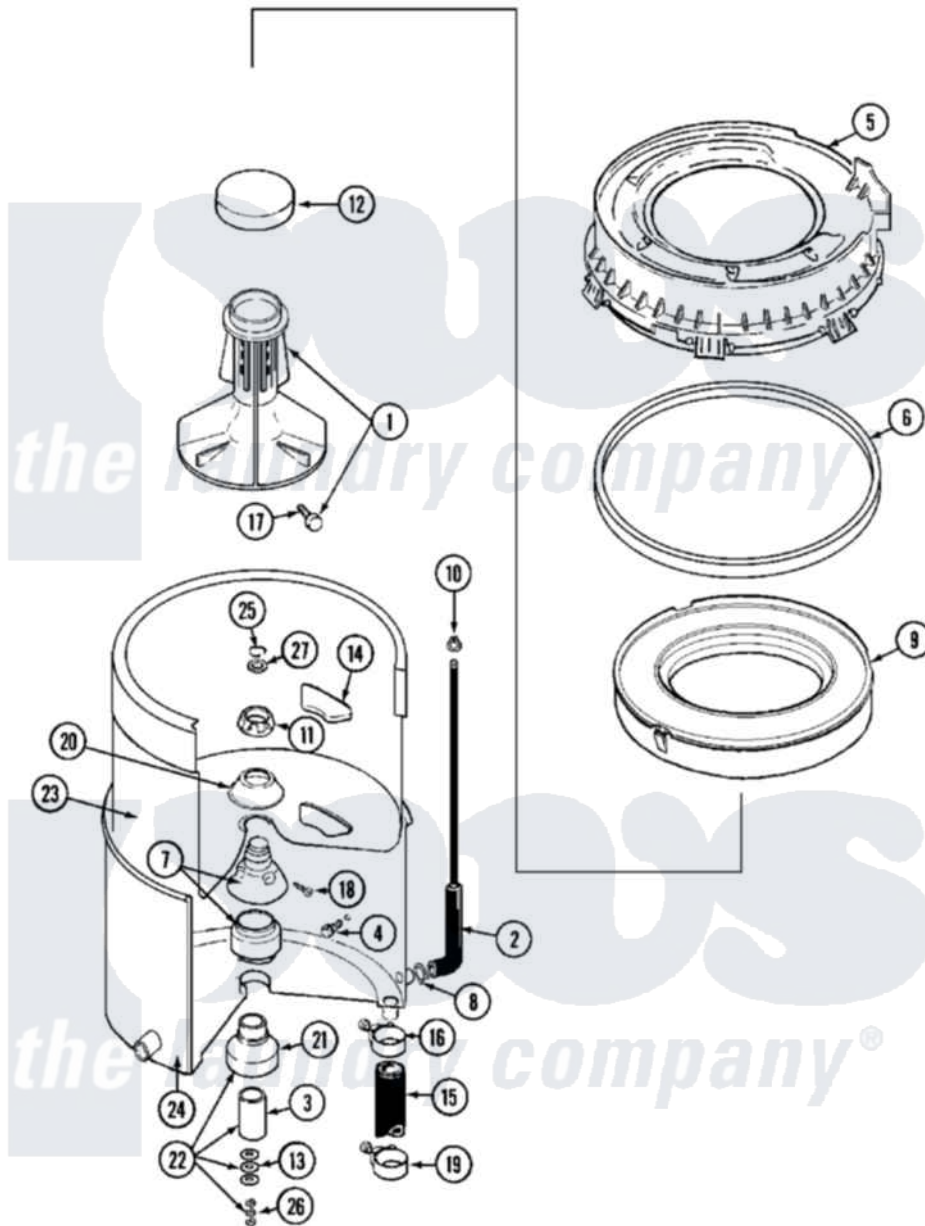

Maytag MAT12CSDAQ 05 - TUB

Maytag [Residential Maytag MAT12CSDAQ Washer Parts](#) Parts Diagram 05 - TUB
 Click on the part number to view part

Item	Original Part Number	Replaced By	Status	Part Description
001	208543			Agitator
002	22001619			Tube, Water Level Switch
003	211130			Bearing Liner, Tub Bearing
004	200744	W10175939		Bolt
"	205254	W10175938		Bolt
005	22001606	12001270		Kit, Injector Acc.
006	Y22001201	22001007		Gasket, Cover To Tub
007	22001648	6-2095720		Mounting S
008	211641			Clamp, 1-1/16"
009	22001142			Ring, Balance
010	410296	596669		Clamp, Manifold
011	211047	6-2110472		Nut- Clamp
012	215532			Cap, Agitator
013	211100			Washer, Outer Tub
014	215980			Plug, Filter Hole
015	Y212989			Hose, Outer Tub To Pump

016	22001640	285655	Clamp, Hose
017	206478	Not Available	SCREW & WASHER FOR AGITATOR
018	22001423		Set Screw, Mounting Stem
019	22001640	285655	Clamp, Hose
020	211210		Washer, Clamping Nut
021	200824	6-2040130	Tub Bearin
022	204013	6-2040130	Tub Bearin
023	22001140	Y2201881	Tub, Inner Short White SP
024	22003312		Tub, Outer
025	Y015667		Retaining Ring
026	Y054867		Washer, Lock
027	Y015666		Washer, Retaining -