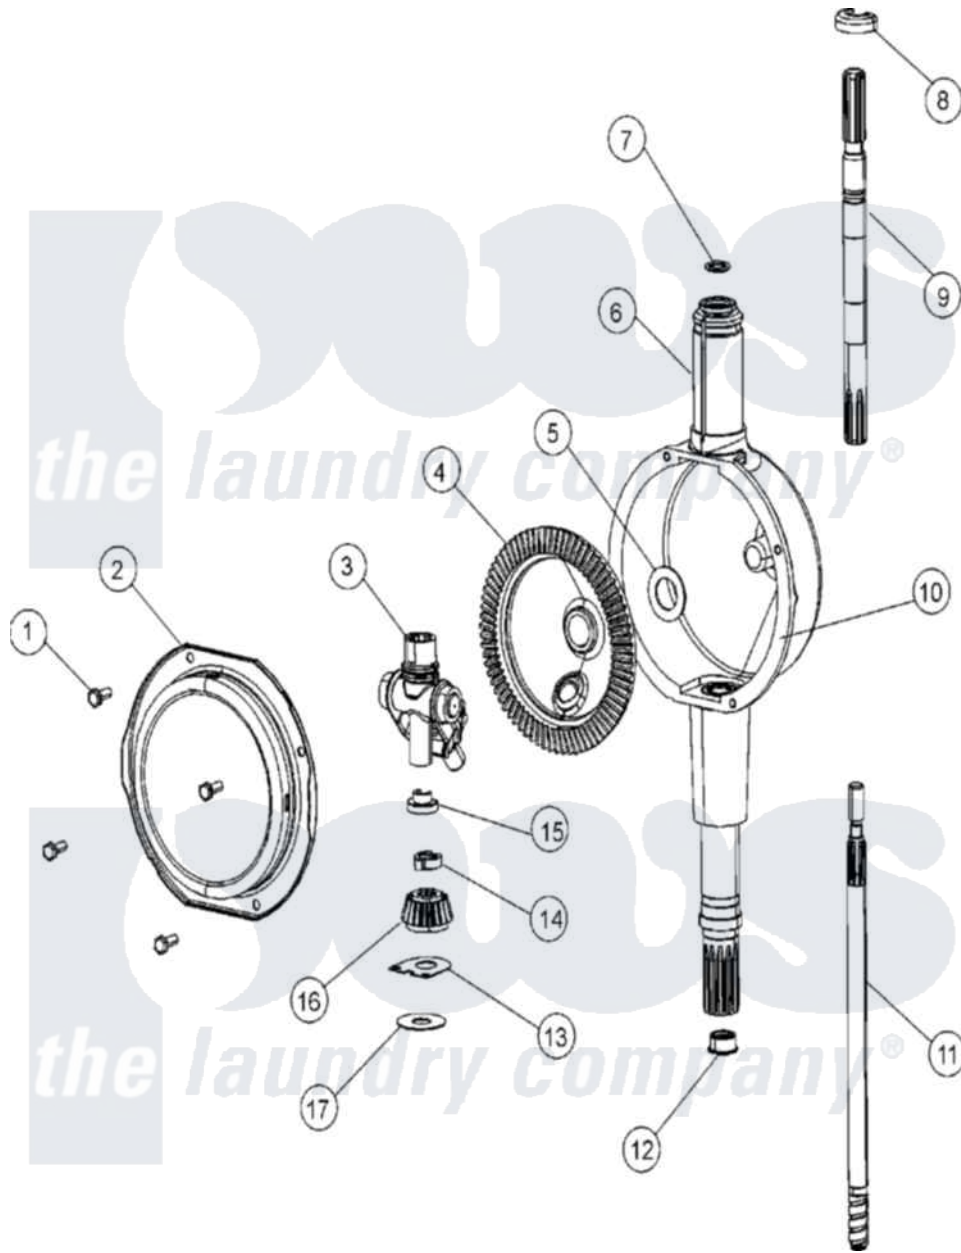

Maytag MAT12CSDAQ 06 - TRANSMISSION

Maytag [Residential Maytag MAT12CSDAQ Washer Parts](#) Parts Diagram 06 - TRANSMISSION
 Click on the part number to view part

Item	Original Part Number	Replaced By	Status	Part Description
001	215417		Not Available	SCREW, TRANSMISSION COVER
002	206628			Cover, Transmission
003	206685	6-2066850		Yoke
004	206713	6-2067130		Gear- Beve
005	215394			Washer, Bevel Gear
006	22002537			Housing, Transmission
007	22002417			O-Ring Agitator Shaft
008	22002340			Collar, Agitator Shaft
009	22002415	6-2168983		Shaft- Agi
010	Y058700	675652		Adhesive
011	22002343	6-2300060		Shaft- Cen
012	207843			Lip Seal Repair Kit
013	215395			Plate, Clutch
014	22002353			Collar, Center Shaft
015	22002341			Collar, Lower Plastic Keeper
016	215401	W10221114		Pinion