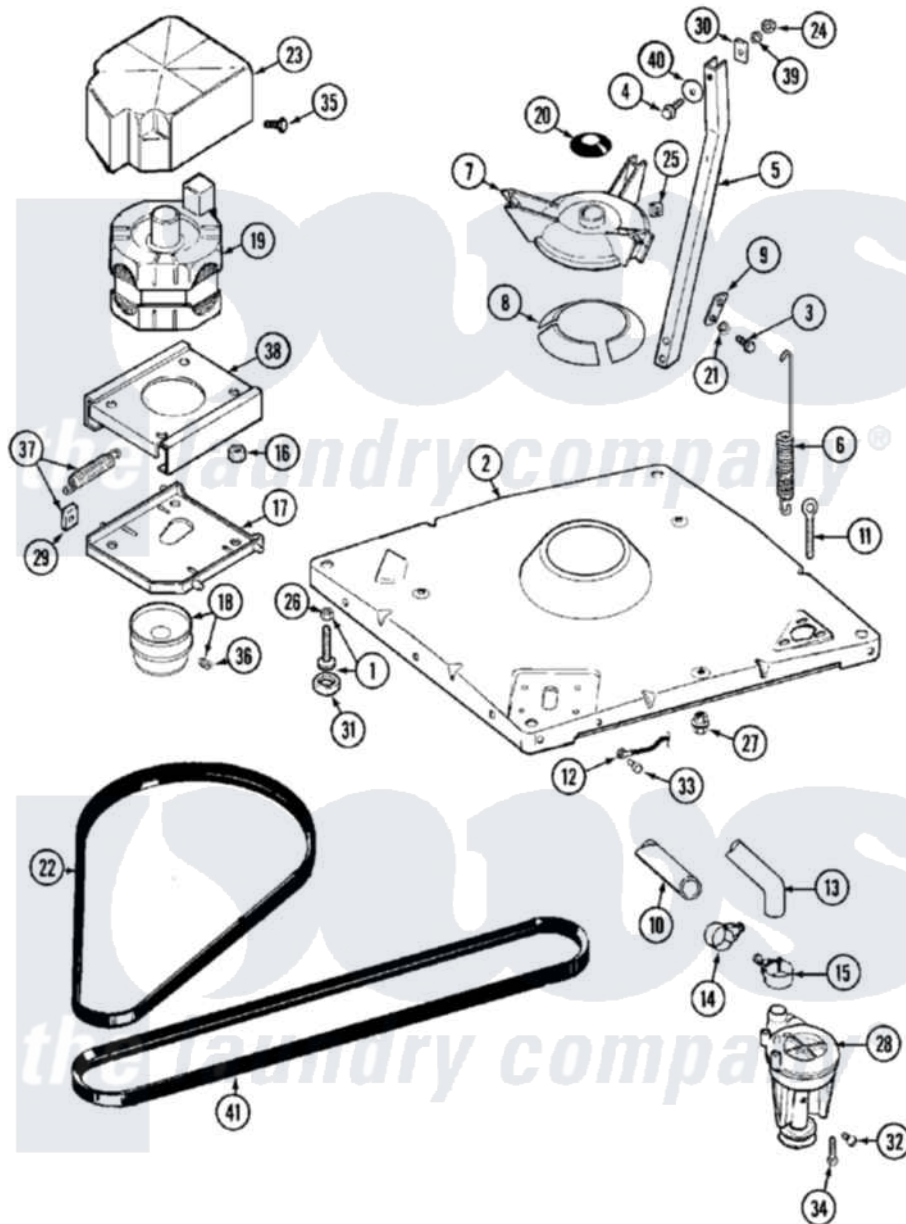

Maytag MAT12CSDAQ 07 - BASE

Maytag [Residential Maytag MAT12CSDAQ Washer Parts](#) Parts Diagram 07 - BASE
 Click on the part number to view part

Item	Original Part Number	Replaced By	Status	Part Description
001	22003428			Leg, Adjustable
002	22002150			Base
003	Y015627			Screw- Hex
004	200744	W10175939		Bolt
"	205254	W10175938		Bolt
005	213100		Not Available	PART NOT USED
006	22001300			Spring, Centering
007	203725			Damper W/Bolt And Clip
008	203956			Damper Pad Kit
009	213073			Washer, Double Brace
010	22001816			Hose, Drain
011	216416			Bolt, Eye/Centering Spring
012	901220			Ground Wire
013	Y212989			Hose, Outer Tub To Pump
014	Y22001820	285655		Clamp, Hose
015	22001640	285655		Clamp, Hose

016	Y311426	3400029	Nut, Adapter Plate
017	22001301		Mount, Motor Lower-Assembly
018	200816	6-2008160	Pulley- MO
019	201805	12002351	Motor-Drve
"	22004301	12002351	Motor-Drve
020	22001511	22002954	Deflector, Water
021	911852	486009	Lockwasher
022	22002571	12112425	Belt
023	215098		Shield, Motor
024	Y052734		Nut, Carrage Bolts And Bracket
025	Y052785		Nut, Brace To Damper
026	210385		Lock Nut For Adjustable Leg
027	211949		Nut, Adjustment Eyebolt
028	202203	6-2022030	Pump As Pa
029	Y204998	205000	Roller And Spring Kit 4+Spr
030	212979		Not Available WASHER, TUB BRACE
031	210684		Foot, Adjustable Leg
032	Y015408	22003235	Screw, Bearing Insert
033	210186	3370225	Screw
034	211880		Screw, HeX Head No.10 X 1/2 Inc
035	213121	3400111	Screw, 12-14 X 5/8
036	Y053241		Set Screw, Motor Pulley
037	205000		Roller And Spring Kit 4+Spr
038	214956		Motor Mount Assembly
039	Y054867		Washer, Lock
040	211100		Washer, Outer Tub
041	211124		Part Not Used