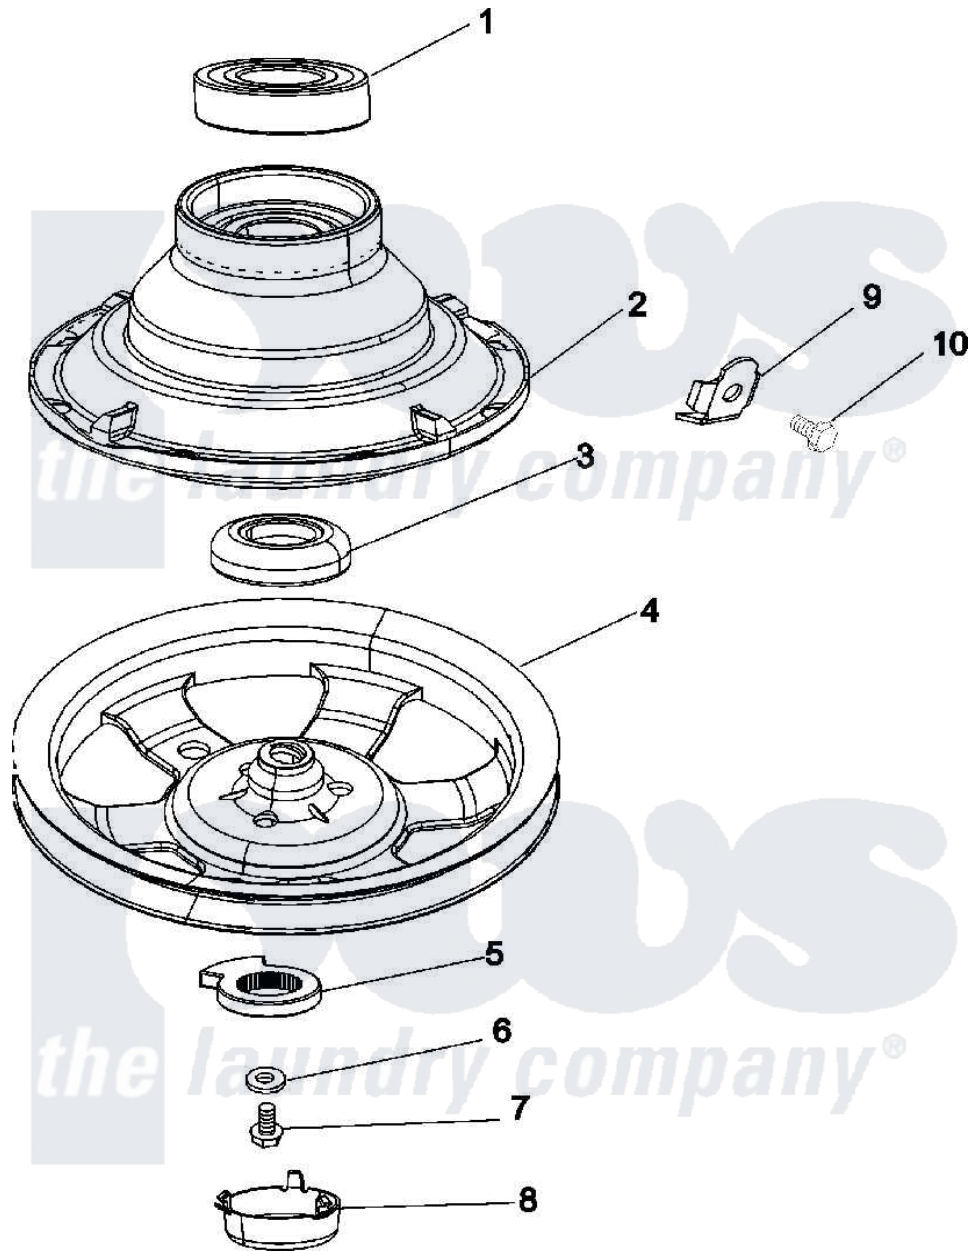

# Maytag MAT12CSDAQ 08 - CLUTCH & BRAKE

Maytag Residential Maytag MAT12CSDAQ Washer Parts Parts Diagram 08 - CLUTCH & BRAKE  
 Click on the part number to view part

Item	Original Part Number	Replaced By	Status	Part Description
001	Y200720	<a href="#">22003441</a>		Bearing, Rear
002	201190	<a href="#">6-2011900</a>		Brake Asse
003	<a href="#">200835</a>			Bearing, Brake Rotor
004	22002429	<a href="#">6-2301530</a>		Pulley
005	<a href="#">211089</a>			Lug, Stop Pulley
006	211090	<a href="#">22003555</a>		Washer, Stop Lug
007	211375	<a href="#">681582</a>		Screw
008	<a href="#">22002428</a>			Cover, Dust
009	<a href="#">213325</a>			Clip, Retaining
010	<a href="#">213326</a>			Bolt, Sems Retaining Clip