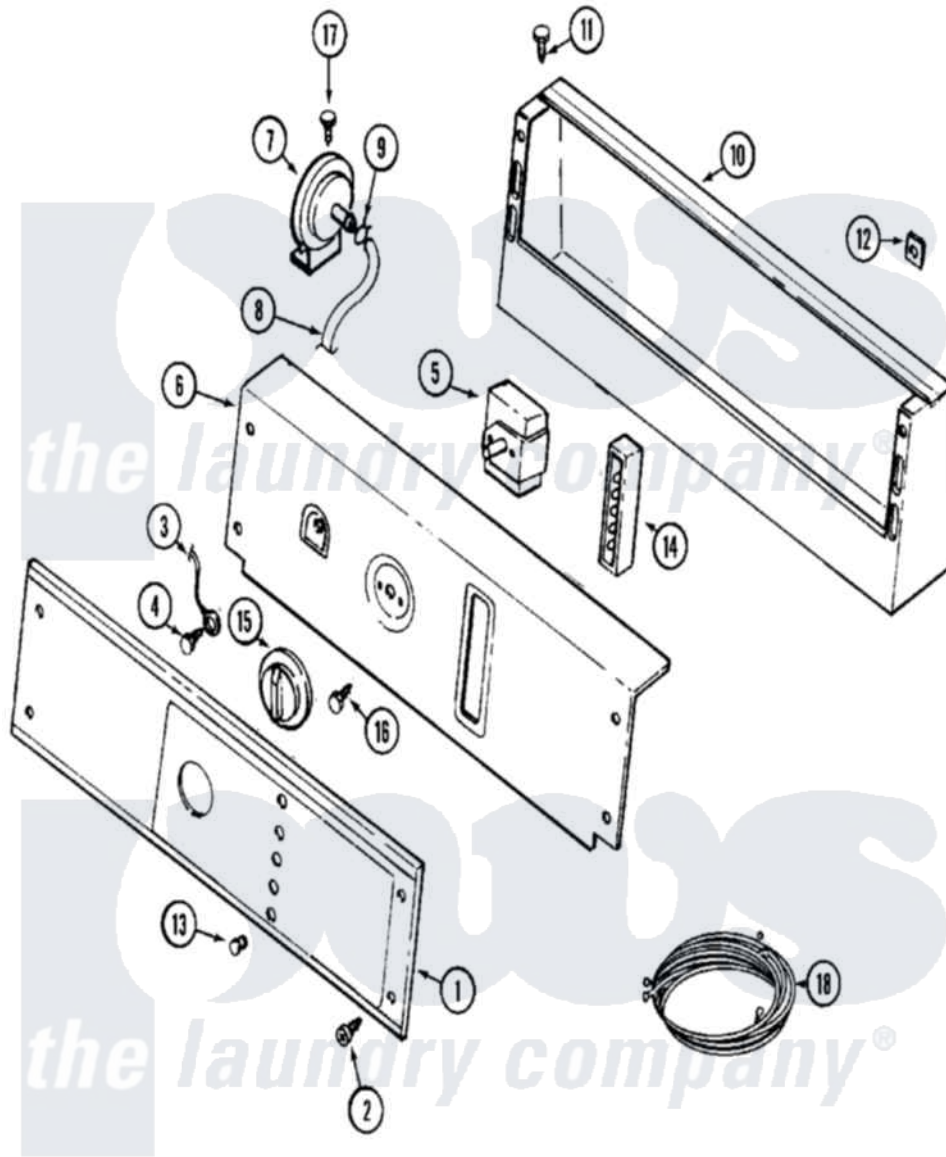

Maytag MAT12CSDAW 01 - CONTROL PANEL

Maytag [Residential Maytag MAT12CSDAW Washer Parts](#) Parts Diagram 01 - CONTROL PANEL
 Click on the part number to view part

Item	Original Part Number	Replaced By	Status	Part Description
001	22004319			Panel, Control W/Lens
002	215506			Screw, Control Panel Overlay
003	22001959			Wire, Ground
004	22003817	3370225		Screw
005	205353			Switch, DiAl-A-FABRIC
006	22003096			Bracket, Back
"	22003097			Bracket, Back
007	22001308			Switch, Water Level
008	22001619			Tube, Water Level Switch
009	410296	596669		Clamp, Manifold
010	22003091			Console
"	22003092			Console
011	212276	W10116760		Screw
012	215003			Fastener, Panel And Bracket
013	215564			Lens, Indicator Light
014	206881			Indicator, Light

015	206894		Knob, Selector
016	Y313588	488234	Screw 8-32 X 1/4
017	211168	W10139210	Screw, 8-18 X 5/16
018	22002324		Wire Harness
"	22004389		Harness, Wire
"	22004409		Harness, Wire
"	Y200832		Capacitor