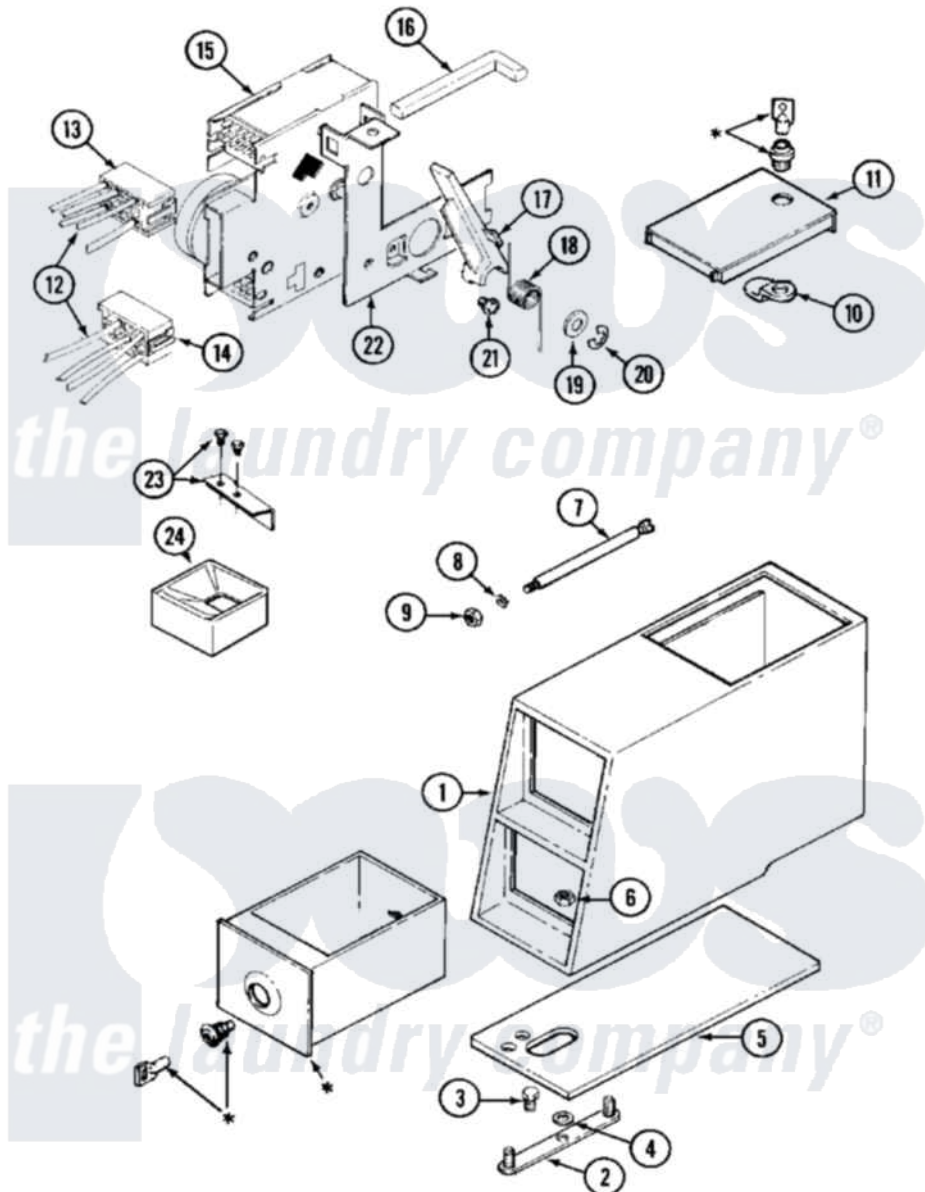

Maytag MAT12CSDAW 02 - CONTROL CENTER

* CONTACT YOUR COMMERCIAL LAUNDRY DISTRIBUTOR

Maytag [Residential Maytag MAT12CSDAW Washer Parts](#) Parts Diagram 02 - CONTROL CENTER

[Click on the part number to view part](#)

Item	Original Part Number	Replaced By	Status	Part Description
001	22002478		Not Available	VAULT, COIN (WHT) (ORIGINAL COIN VAULT NLA USE)
"	22002885			Vault, Coin
002	22001810		Not Available	STRAP, MOUNTING
003	211294	90767		Screw, 8A X 3/8 HeX Washer Head Tapping
004	910309			Washer, Mounting Strap
005	22001870			Gasket, Coin Vault
"	22002599			Gasket, Coin Vault
006	Y052740	62739		Nut, Lock
007	22001903	8576635		Bolt
008	910387			Lockwasher, Vault Assembly
009	Y052721			Nut, Terminal Block Plate
010	22003677			Nut, Locking Cam
"	NLA		Not Available	CAM, LOCKING
011	22003679			Timer Access Door Assembly

"	22003692		Timer Access Door Assembly
012	22002324		Wire Harness
013	22001885		Housing, Connector ---N
014	22001886		Housing, Connector
015	22001083		Timer
016	216442		Rod, Actuator
017	22001042		Pivot Arm, Timer
018	214663		Spring For Timer Lever
019	22001398		Retainer, Spring---NA
020	Y312270		Clip, Spring Retainer
021	216412		Screw, Bracket To Timer
022	22001043		Bracket, Timer
023	22001811	22003415	Actuator K
024	22001913	22003600	Kit- Door
"	22002533		Weld Assembly, Funnel
"	22003794		Kit, Door Actuator For Bisque Also