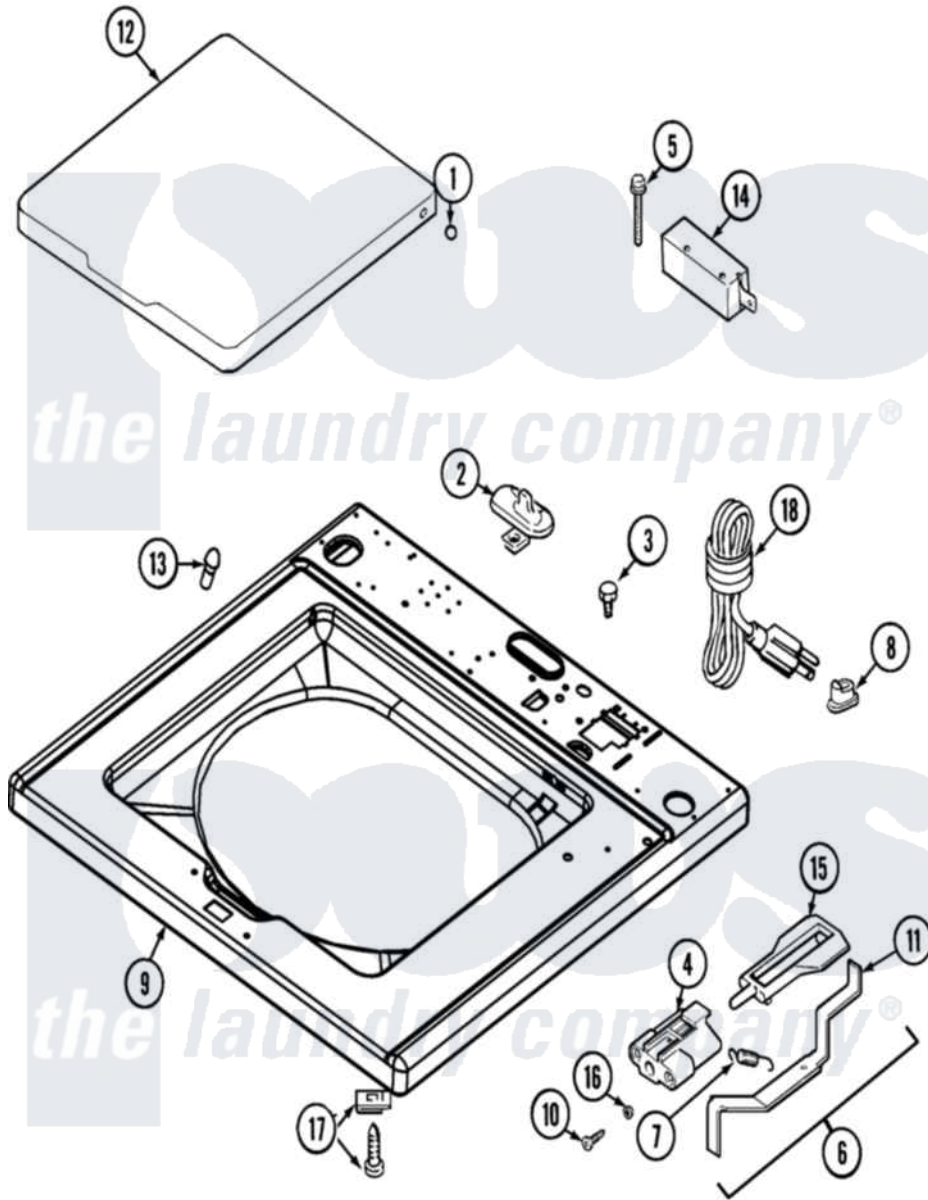

Maytag MAT12CSDAW 03 - TOP

Maytag [Residential Maytag MAT12CSDAW Washer Parts](#) Parts Diagram 03 - TOP
 Click on the part number to view part

Item	Original Part Number	Replaced By	Status	Part Description
001	211726			Hinge, Ball Lid
002	207159	489355		Screw, 8 X 1/2
"	22001298			Cap, Top Cover
003	210186	3370225		Screw
004	22002135			Bracket, Unbalance
005	213501			Screw, No.6-20 X 1-1/8 Inch
006	22001969			Unbalance Lever Assembly
007	213720			Spring, Lid Switch
008	211881			Grommet, Cord Part Not Used-Gas Models Only
009	22001970			Cover Assembly, Top
"	22002888			Cover, Top
010	910182	25-7809		Screw, No.6-20 1/2 Flthd Torx
011	22001672			Lever, Unbalance
012	22001341			Lid W/Legend
"	22002656			Lid, With Legend
013	212716			Bumper, Lid

014	22004243	Switch, Lid
015	216255	Plunger, Lid Switch
016	211500	Washer, Bracket To Top Cover
017	204445	Screw And Fastener Assembly
018	22003027	22003062 Cord, Power