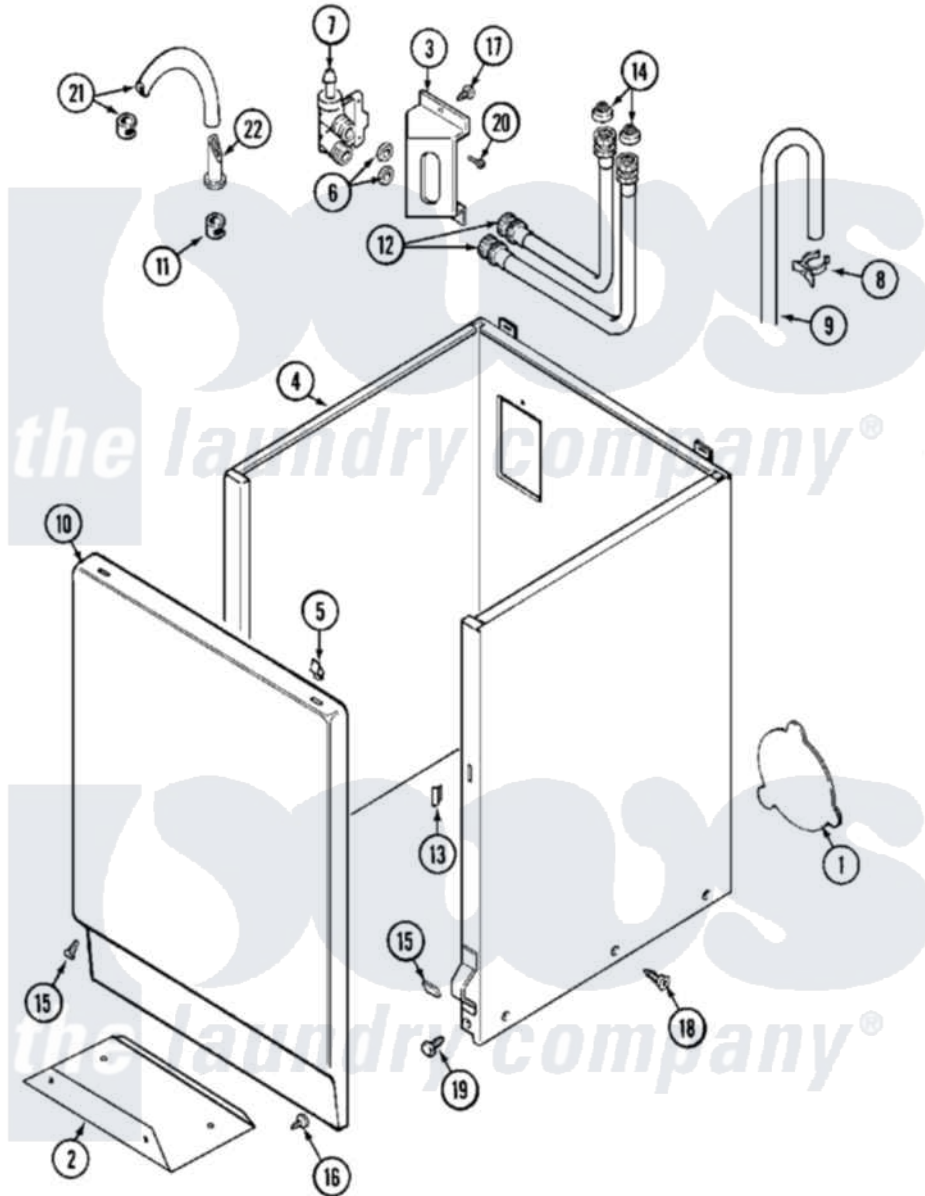

Maytag MAT12CSDAW 04 - CABINET

Maytag [Residential Maytag MAT12CSDAW Washer Parts](#) Parts Diagram 04 - CABINET
 Click on the part number to view part

Item	Original Part Number	Replaced By	Status	Part Description
001	211294	90767		Screw, 8A X 3/8 HeX Washer Head Tapping
"	22002924			Plate, Access
"	NLA		Not Available	PLATE, ACCESS
002	213846			Guard, Belt
003	22002361			Bracket, Water Valve
004	22001995			Screw Note: Screw, Tumbler Front And Shroud
"	22002382			Fastener, V-Bracket
"	22002425			Bracket, "V"
"	22002657		Not Available	CABINET ASSEMBLY (BSQ)
"	22004424		Not Available	CABINET BSQ ASPACK
"	NLA		Not Available	CABINET (WHT)
005	22001650			Fastener, Spring
006	Y013783			Washer, Inlet Hose
007	205161	489503		Clamp
"	22001604			Valve, Water 120V 60Hz

008	22002151		Clip, Hose
009	22003410		Hose, Drain
"	22003814		Retainer, Drain Hose
010	22001803	Not Available	PANEL, FRONT (WHT)
"	22002653		Panel, Front
011	205161	489503	Clamp
012	22003682	12001901	Kit-Inlet Hose Assembly
"	22003683	12001900	Kit-Inlet Hose Assembly
013	22002331		Spacer, Front Panel
014	22002960		Strainer, Washer Inlet
015	213325		Clip, Retaining
"	22001496		Front Panel Fastener And Screw
016	211294	90767	Screw, 8A X 3/8 HeX Washer Head Tapping
017	22003817	3370225	Screw
018	33002190		SCrew, C BraCe, BraCket, Cabinet
019	213121	3400111	Screw, 12-14 X 5/8
"	213122	27001200	Screw
020	Y313561		Screw----NA
021	22001608	22001954	Injector Hose And Clamp Kit
022	22001900		Preventer, Back Flow