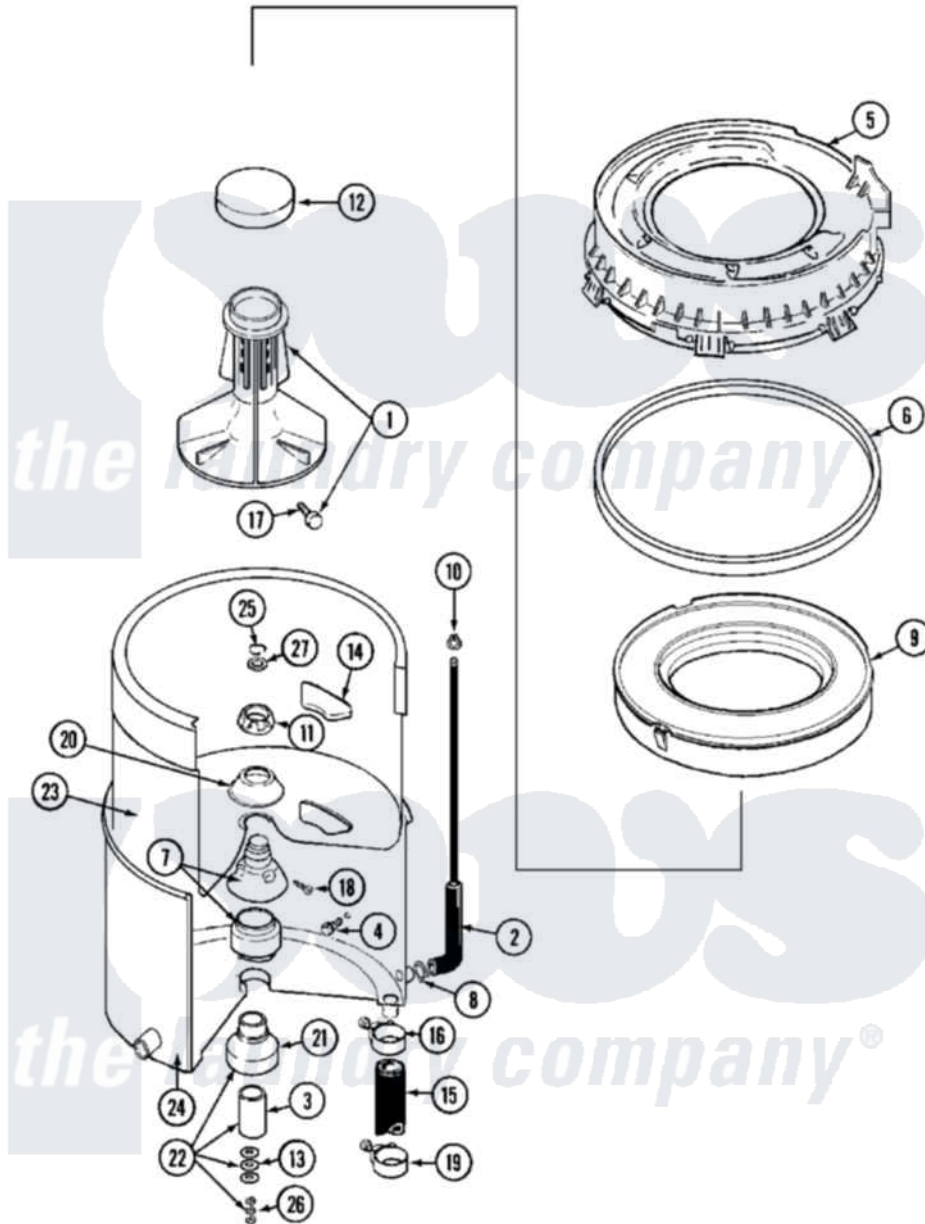

Maytag MAT12CSDAW 05 - TUB

Maytag Residential Maytag MAT12CSDAW Washer Parts Parts Diagram 05 - TUB
 Click on the part number to view part

Item	Original Part Number	Replaced By	Status	Part Description
001	208543			Agitator
002	22001619			Tube, Water Level Switch
003	211130			Bearing Liner, Tub Bearing
004	200744	W10175939		Bolt
"	205254	W10175938		Bolt
005	22001606	12001270		Kit, Injector Acc.
006	Y22001201	22001007		Gasket, Cover To Tub
007	22001648	6-2095720		Mounting S
008	211641			Clamp, 1-1/16"
009	22001142			Ring, Balance
010	410296	596669		Clamp, Manifold
011	211047	6-2110472		Nut- Clamp
012	215532			Cap, Agitator
013	211100			Washer, Outer Tub
014	215980			Plug, Filter Hole
015	Y212989			Hose, Outer Tub To Pump

016	22001640	285655	Clamp, Hose
017	206478	Not Available	SCREW & WASHER FOR AGITATOR
018	22001423		Set Screw, Mounting Stem
019	22001640	285655	Clamp, Hose
020	211210		Washer, Clamping Nut
021	200824	6-2040130	Tub Bearin
022	204013	6-2040130	Tub Bearin
023	22001140	Y2201881	Tub, Inner Short White SP
024	22003312		Tub, Outer
025	Y015667		Retaining Ring
026	Y054867		Washer, Lock
027	Y015666		Washer, Retaining -