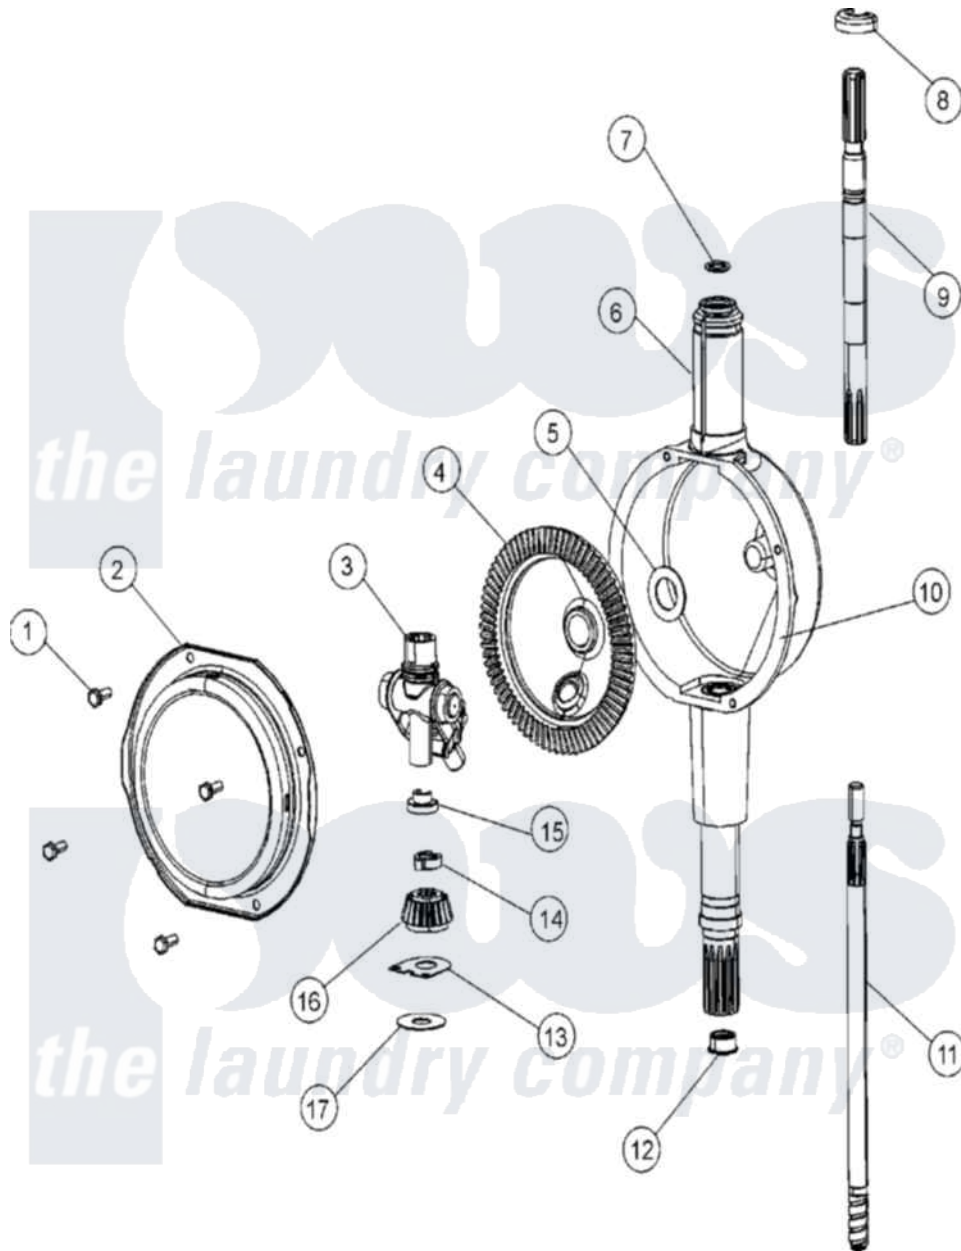

Maytag MAT12CSDAW 06 - TRANSMISSION

Maytag [Residential Maytag MAT12CSDAW Washer Parts](#) Parts Diagram 06 - TRANSMISSION
 Click on the part number to view part

Item	Original Part Number	Replaced By	Status	Part Description
001	215417		Not Available	SCREW, TRANSMISSION COVER
002	206628			Cover, Transmission
003	206685	6-2066850		Yoke
004	206713	6-2067130		Gear- Beve
005	215394			Washer, Bevel Gear
006	22002537			Housing, Transmission
007	22002417			O-Ring Agitator Shaft
008	22002340			Collar, Agitator Shaft
009	22002415	6-2168983		Shaft- Agi
010	Y058700	675652		Adhesive
011	22002343	6-2300060		Shaft- Cen
012	207843			Lip Seal Repair Kit
013	215395			Plate, Clutch
014	22002353			Collar, Center Shaft
015	22002341			Collar, Lower Plastic Keeper
016	215401	W10221114		Pinion