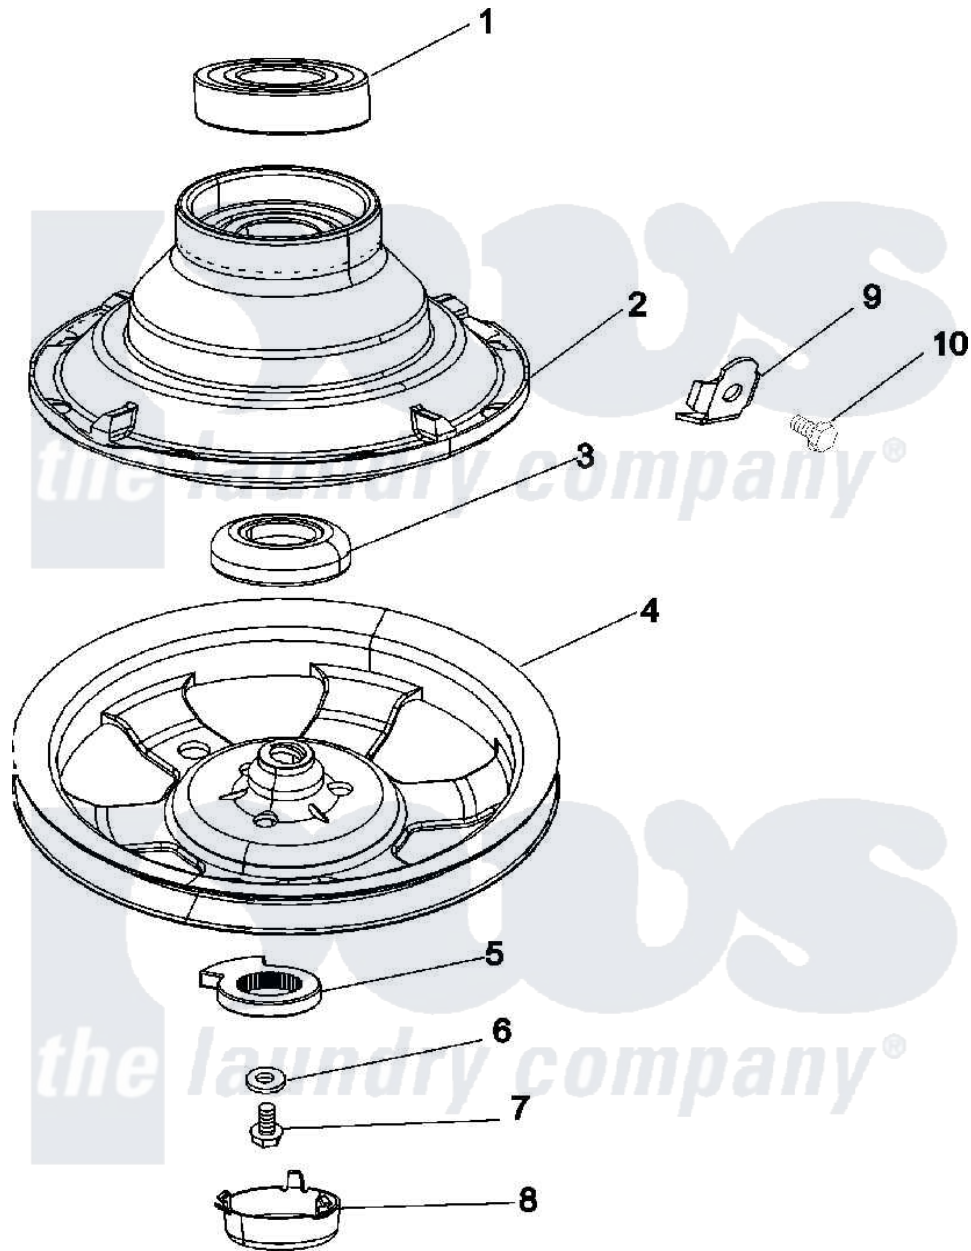

Maytag MAT12CSDAW 08 - CLUTCH & BRAKE

Maytag Residential Maytag MAT12CSDAW Washer Parts Parts Diagram 08 - CLUTCH & BRAKE
 Click on the part number to view part

Item	Original Part Number	Replaced By	Status	Part Description
001	Y200720	22003441		Bearing, Rear
002	201190	6-2011900		Brake Asse
003	200835			Bearing, Brake Rotor
004	22002429	6-2301530		Pulley
005	211089			Lug, Stop Pulley
006	211090	22003555		Washer, Stop Lug
007	211375	681582		Screw
008	22002428			Cover, Dust
009	213325			Clip, Retaining
010	213326			Bolt, Sems Retaining Clip