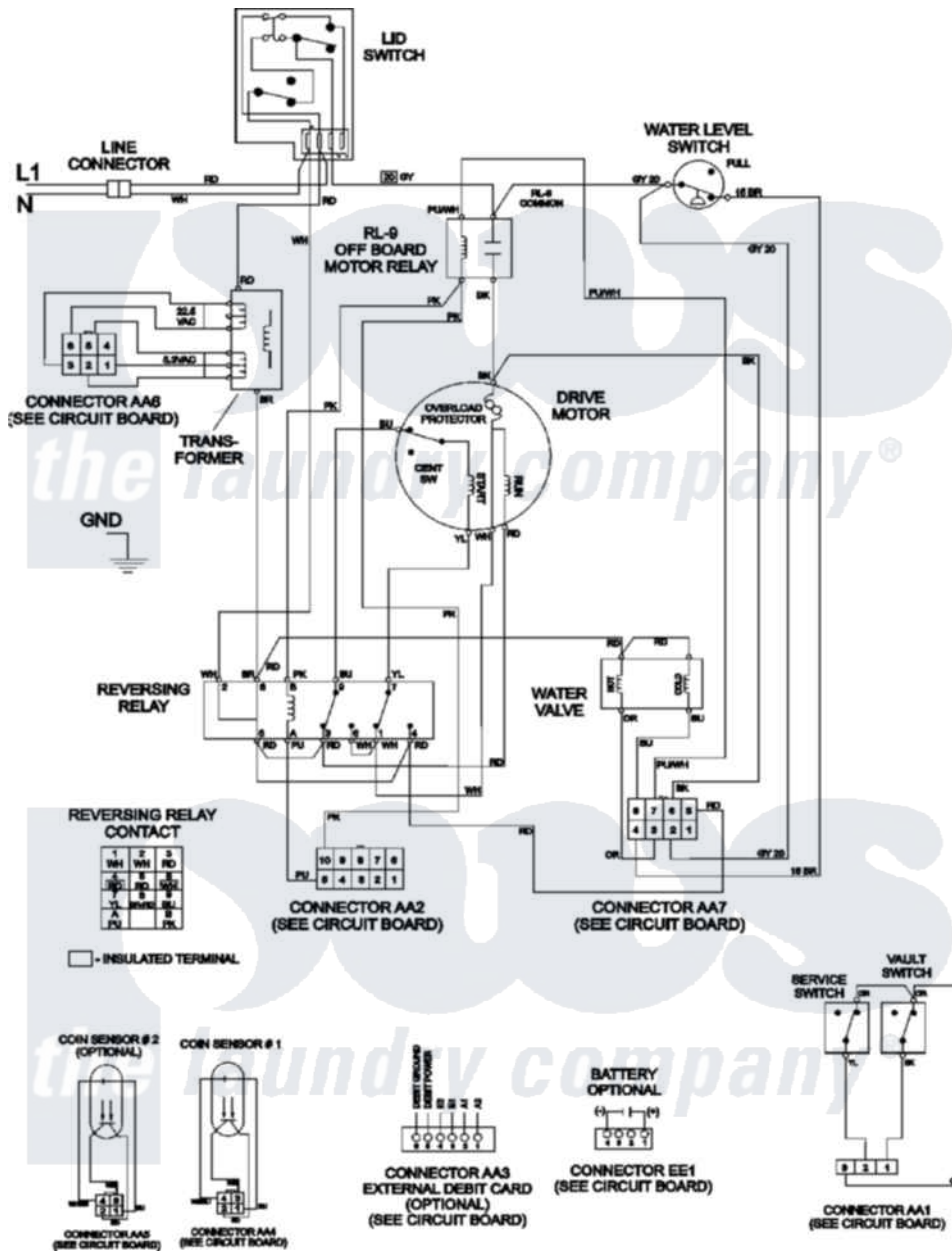

Maytag MAT12CSDAW 09 - WIRING INFORMATION

Maytag [Residential Maytag MAT12CSDAW Washer Parts](#) Parts Diagram 09 - WIRING INFORMATION
 Click on the part number to view part

Item	Original Part Number	Replaced By	Status	Part Description
001	NLA		Not Available	WIRING INFORMATION