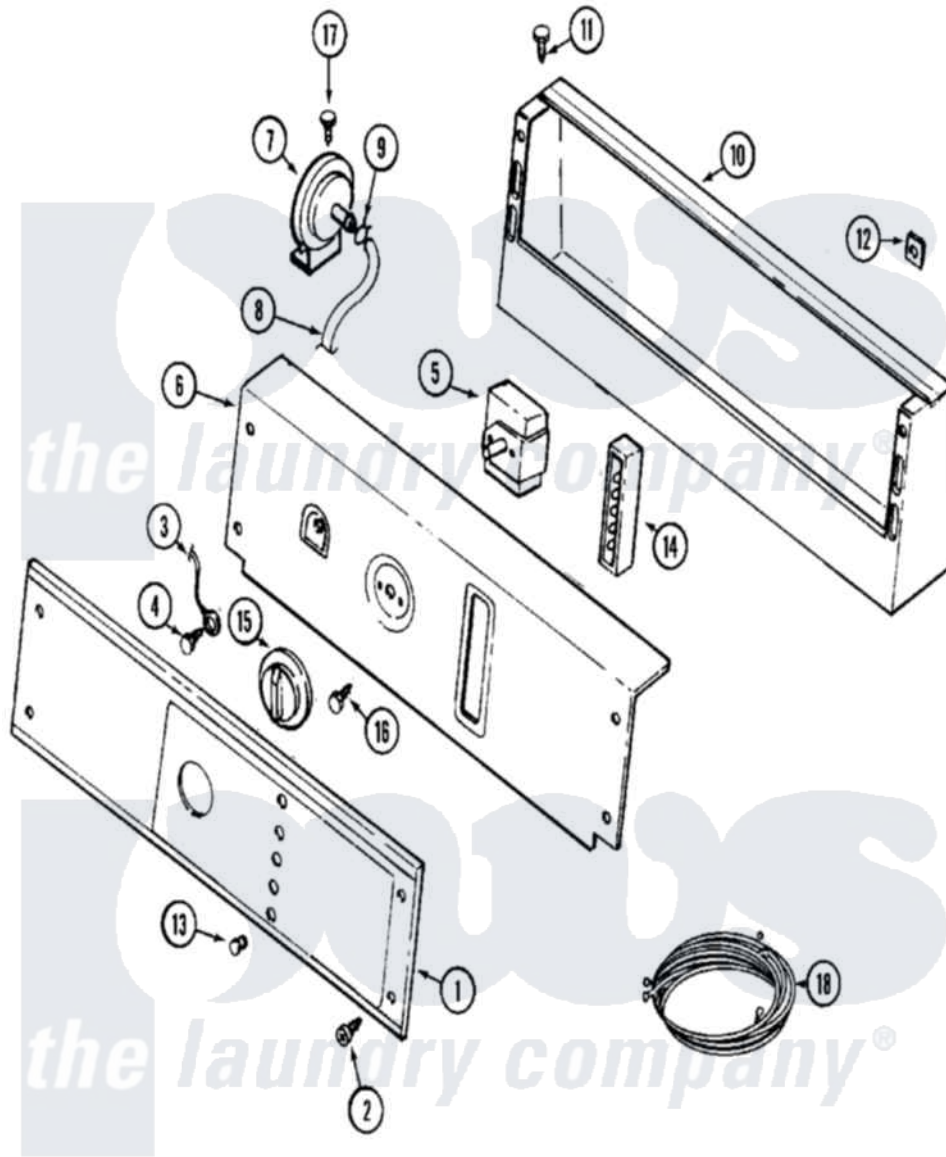

Maytag MAT12CSDGW 01 - CONTROL PANEL

Maytag [Residential Maytag MAT12CSDGW Washer Parts](#) Parts Diagram 01 - CONTROL PANEL
 Click on the part number to view part

Item	Original Part Number	Replaced By	Status	Part Description
001	22004319			Panel, Control W/Lens
002	215506			Screw, Control Panel Overlay
003	22001959			Wire, Ground
004	22003817	3370225		Screw
005	33002788	205353		Switch, DiAl-A-FABRIC
006	22003097			Bracket, Back
007	22001308			Switch, Water Level
008	22001619			Tube, Water Level Switch
009	410296	596669		Clamp, Manifold
010	22003091			Console
011	212276	W10116760		Screw
012	215003			Fastener, Panel And Bracket
013	215564			Lens, Indicator Light
014	206882	W10133276		Indicator, Five Light
015	206894			Knob, Selector
016	Y313588	488234		Screw 8-32 X 1/4

017	211168	W10139210	Screw, 8-18 X 5/16
018	22001922		Sub-Harness
"	22002256		Wire Harness Kit
"	22004390		Harness, Wire
"	22004406		Harness, Wire