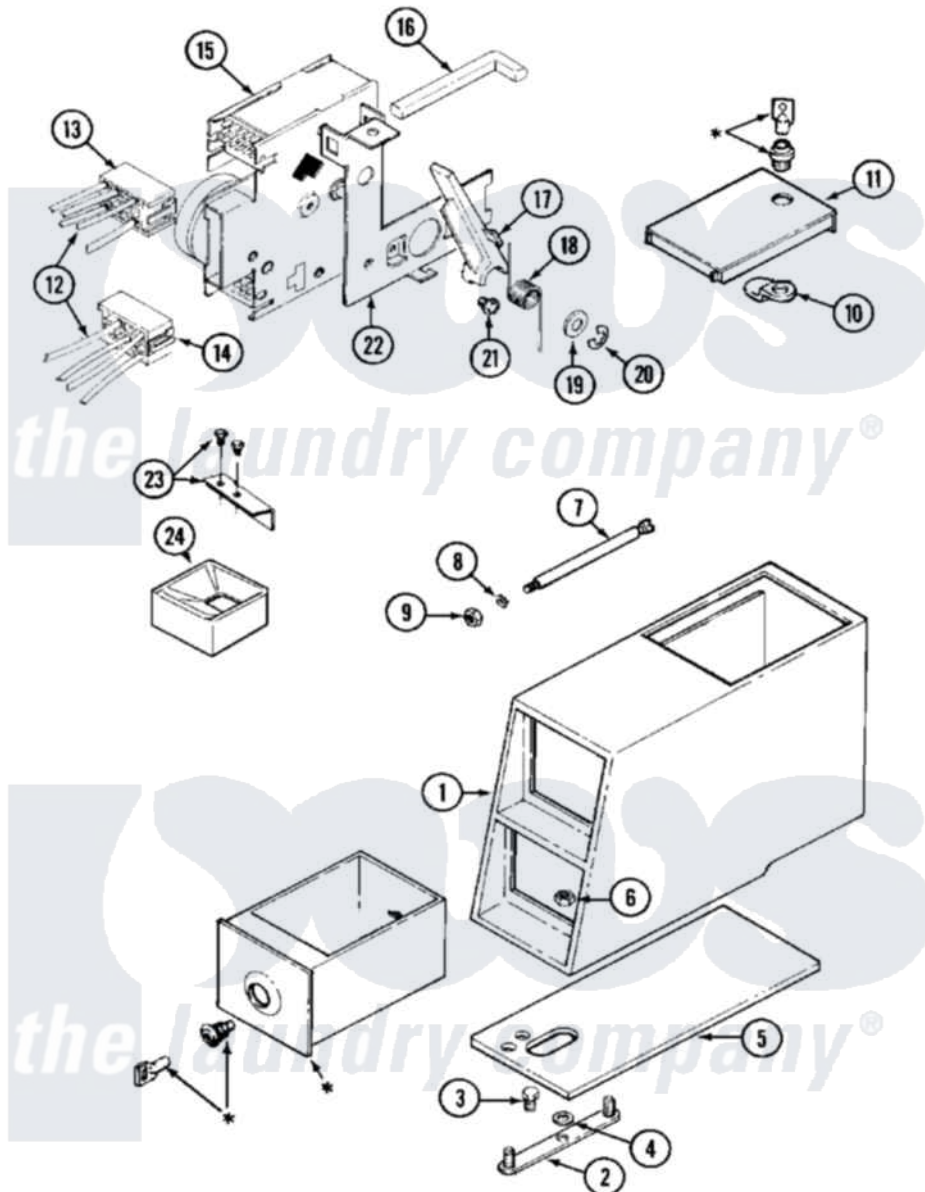

Maytag MAT12CSDGW 02 - CONTROL CENTER

* CONTACT YOUR COMMERCIAL LAUNDRY DISTRIBUTOR

Maytag [Residential Maytag MAT12CSDGW Washer Parts](#) Parts Diagram 02 - CONTROL CENTER

[Click on the part number to view part](#)

Item	Original Part Number	Replaced By	Status	Part Description
001	22002478		Not Available	VAULT, COIN (WHT) (ORIGINAL COIN VAULT NLA USE
002	22001810		Not Available	STRAP, MOUNTING
003	211294	90767		Screw, 8A X 3/8 HeX Washer Head Tapping
004	910309			Washer, Mounting Strap
005	22001870			Gasket, Coin Vault
006	Y052740	62739		Nut, Lock
007	22001903	8576635		Bolt
008	910387			Lockwasher, Vault Assembly
009	Y052721			Nut, Terminal Block Plate
010	22003677			Nut, Locking Cam
"	NLA		Not Available	CAM, LOCKING
011	22003679			Timer Access Door Assembly
012	22002256			Wire Harness Kit
013	22001885			HousiNg, CoNNector ----N

014	22001886		Housing, Connector
015	22001086		Timer
016	216442		Rod, Actuator
017	22001042		Pivot Arm, Timer
018	214663		Spring For Timer Lever
019	22001398		Retainer, Spring---NA
020	Y312270		Clip, Spring Retainer
021	216412		Screw, Bracket To Timer
022	22001043		Bracket, Timer
023	22001811	22003415	Actuator K
024	22001913	22003600	Kit- Door
"	22002533		Weld Assembly, Funnel