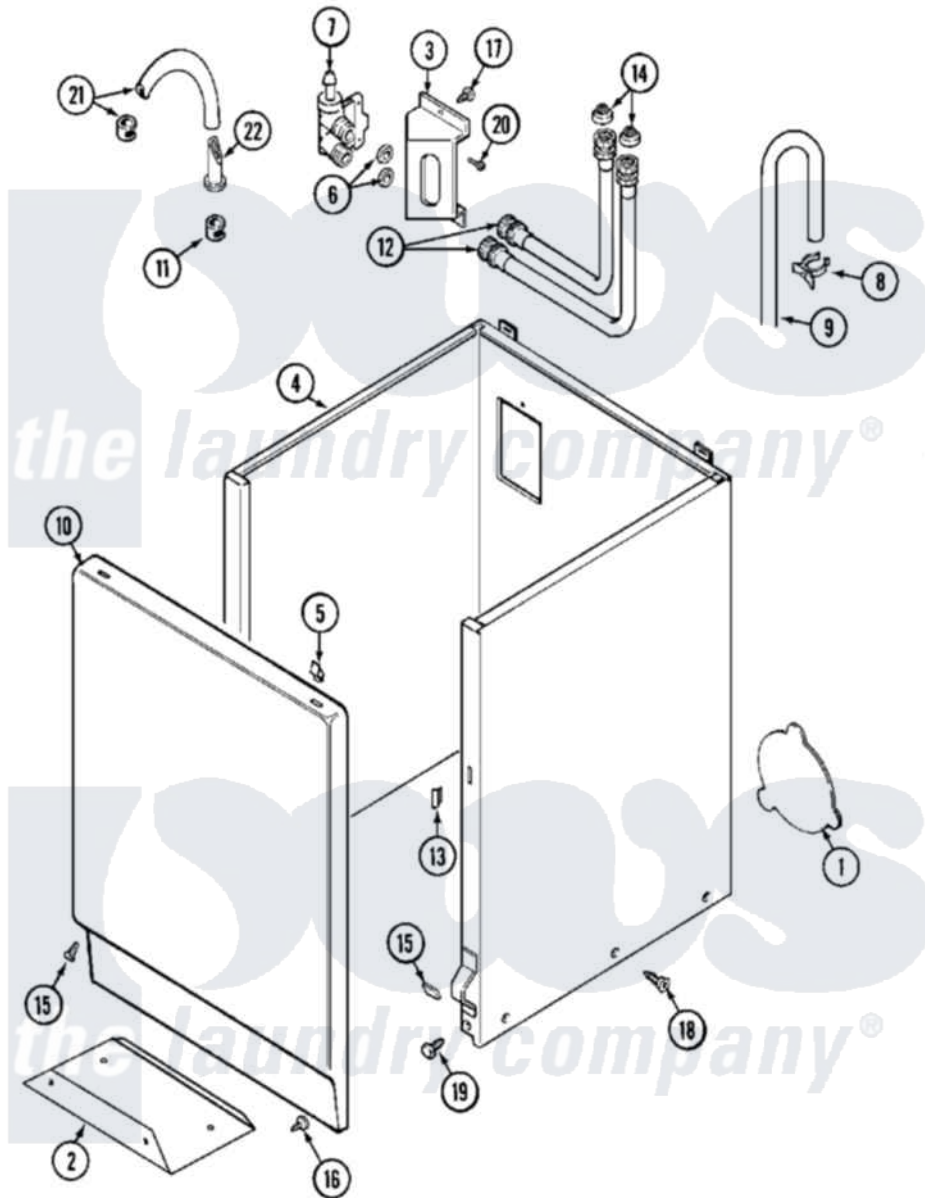

Maytag MAT12CSDGW 04 - CABINET

Maytag [Residential Maytag MAT12CSDGW Washer Parts](#) Parts Diagram 04 - CABINET
 Click on the part number to view part

Item	Original Part Number	Replaced By	Status	Part Description
001	211294	90767		Screw, 8A X 3/8 HeX Washer Head Tapping
"	22002924			Plate, Access
"	NLA		Not Available	PLATE, ACCESS
002	22001624			Guard, Belt
003	22002361			Bracket, Water Valve
004	22001995			Screw Note: Screw, Tumbler Front And Shroud
"	22002382			Fastener, V-Bracket
"	22002425			Bracket, "V"
"	NLA		Not Available	CABINET (WHT)
005	22001650			Fastener, Spring
006	Y013783			Washer, Inlet Hose
007	205161	489503		Clamp
"	22001605			Valve, Water 240V 50hz
008	22002151			Clip, Hose
009	22002700	22003410		Hose, Drain

"	22003814		Retainer, Drain Hose
010	22001803	Not Available	PANEL, FRONT (WHT)
011	205161	489503	Clamp
012	35-3400		Inlet Hose Assembly
"	35-3401		Inlet Hose Assembly
013	22002331		Spacer, Front Panel
014	22002960		Strainer, Washer Inlet
015	213325		Clip, Retaining
"	22001496		Front Panel Fastener And Screw
016	211294	90767	Screw, 8A X 3/8 HeX Washer Head Tapping
017	22003817	3370225	Screw
018	33002190		SCrew, C BraCe, BraCket, Cabinet
019	213121	3400111	Screw, 12-14 X 5/8
"	213122	27001200	Screw
020	Y313561		Screw----NA
021	22001608	22001954	Injector Hose And Clamp Kit
022	22001900		Preventer, Back Flow