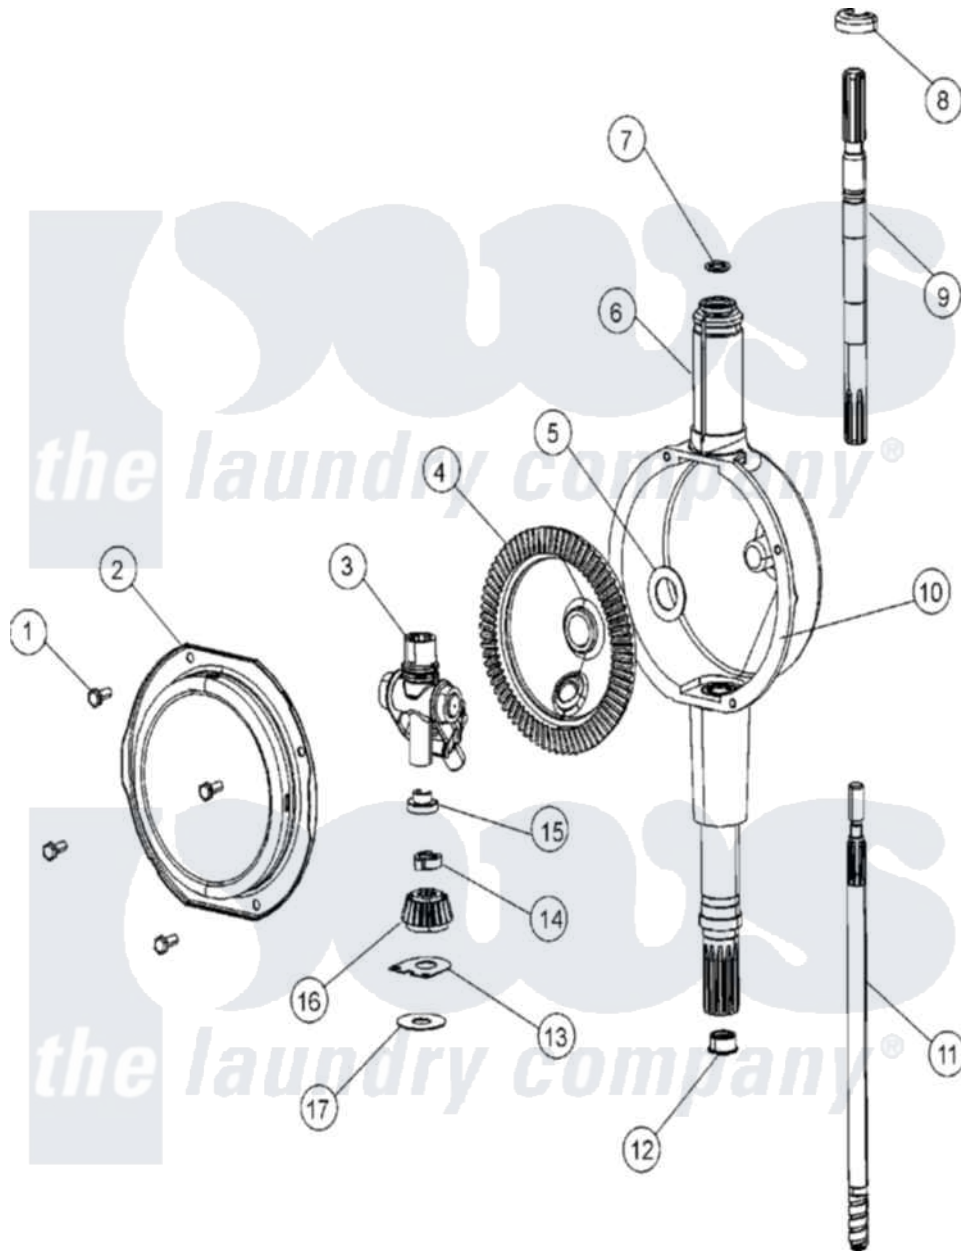

Maytag MAT12CSDGW 06 - TRANSMISSION

Maytag Residential Maytag MAT12CSDGW Washer Parts Parts Diagram 06 - TRANSMISSION
 Click on the part number to view part

Item	Original Part Number	Replaced By	Status	Part Description
001	215417		Not Available	SCREW, TRANSMISSION COVER
002	206628			Cover, Transmission
003	206685	6-2066850		Yoke
004	206713	6-2067130		Gear- Beve
005	215394			Washer, Bevel Gear
006	22002537			Housing, Transmission
007	22002417			O-Ring Agitator Shaft
008	22002340			Collar, Agitator Shaft
009	22002415	6-2168983		Shaft- Agi
010	Y058700	675652		Adhesive
011	22002343	6-2300060		Shaft- Cen
012	207843			Lip Seal Repair Kit
013	215395			Plate, Clutch
014	22002353			Collar, Center Shaft
015	22002341			Collar, Lower Plastic Keeper
016	215401	W10221114		Pinion