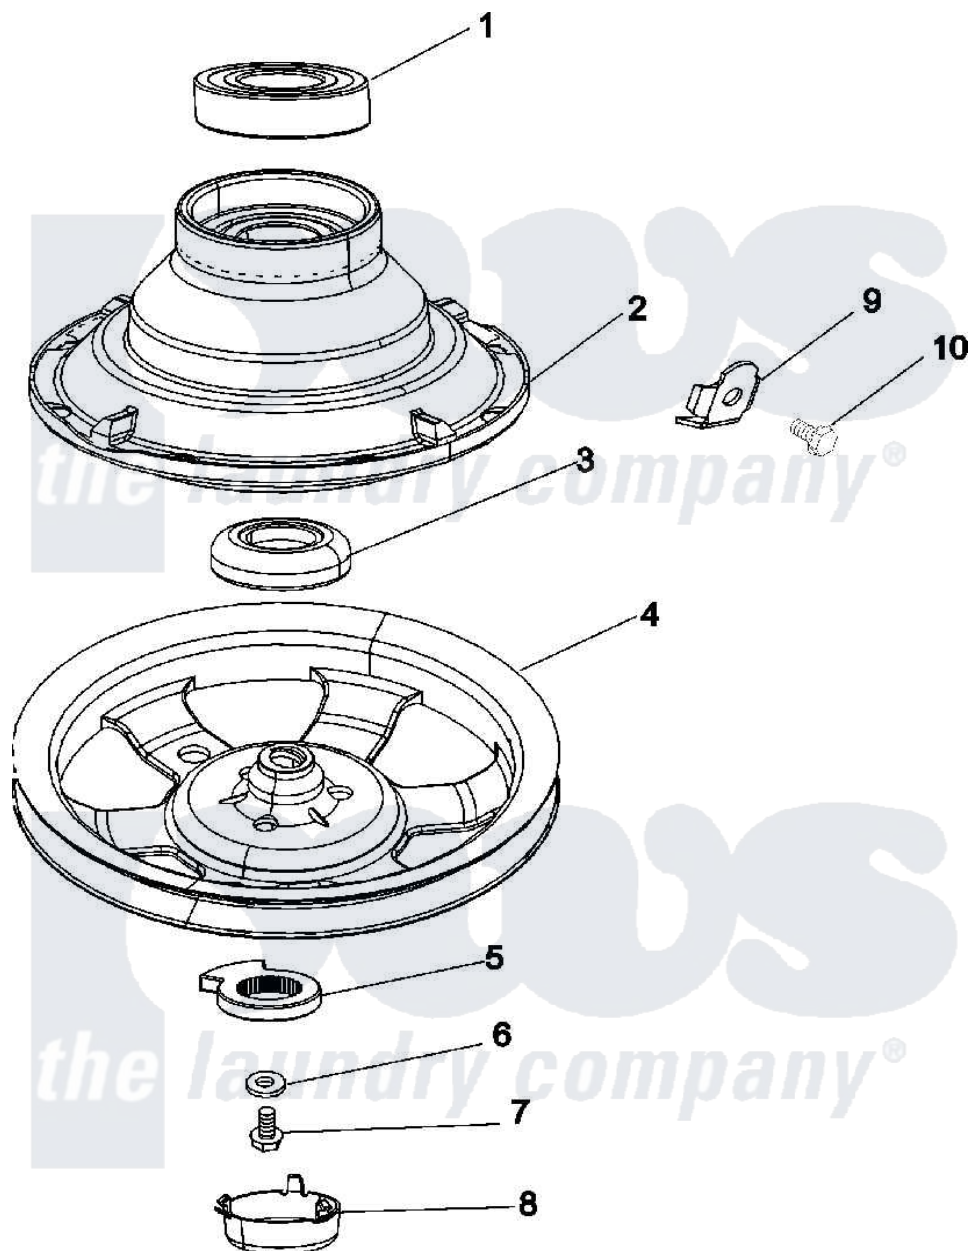

Maytag MAT12CSDGW 07 - CLUTCH & BRAKE

Maytag Residential Maytag MAT12CSDGW Washer Parts Parts Diagram 07 - CLUTCH & BRAKE
 Click on the part number to view part

Item	Original Part Number	Replaced By	Status	Part Description
001	Y200720	22003441		Bearing, Rear
002	201190	6-2011900		Brake Asse
003	200835			Bearing, Brake Rotor
004	22002429	6-2301530		Pulley
005	211089			Lug, Stop Pulley
006	211090	22003555		Washer, Stop Lug
007	211375	681582		Screw
008	22002428			Cover, Dust
009	213325			Clip, Retaining
010	213326			Bolt, Sems Retaining Clip