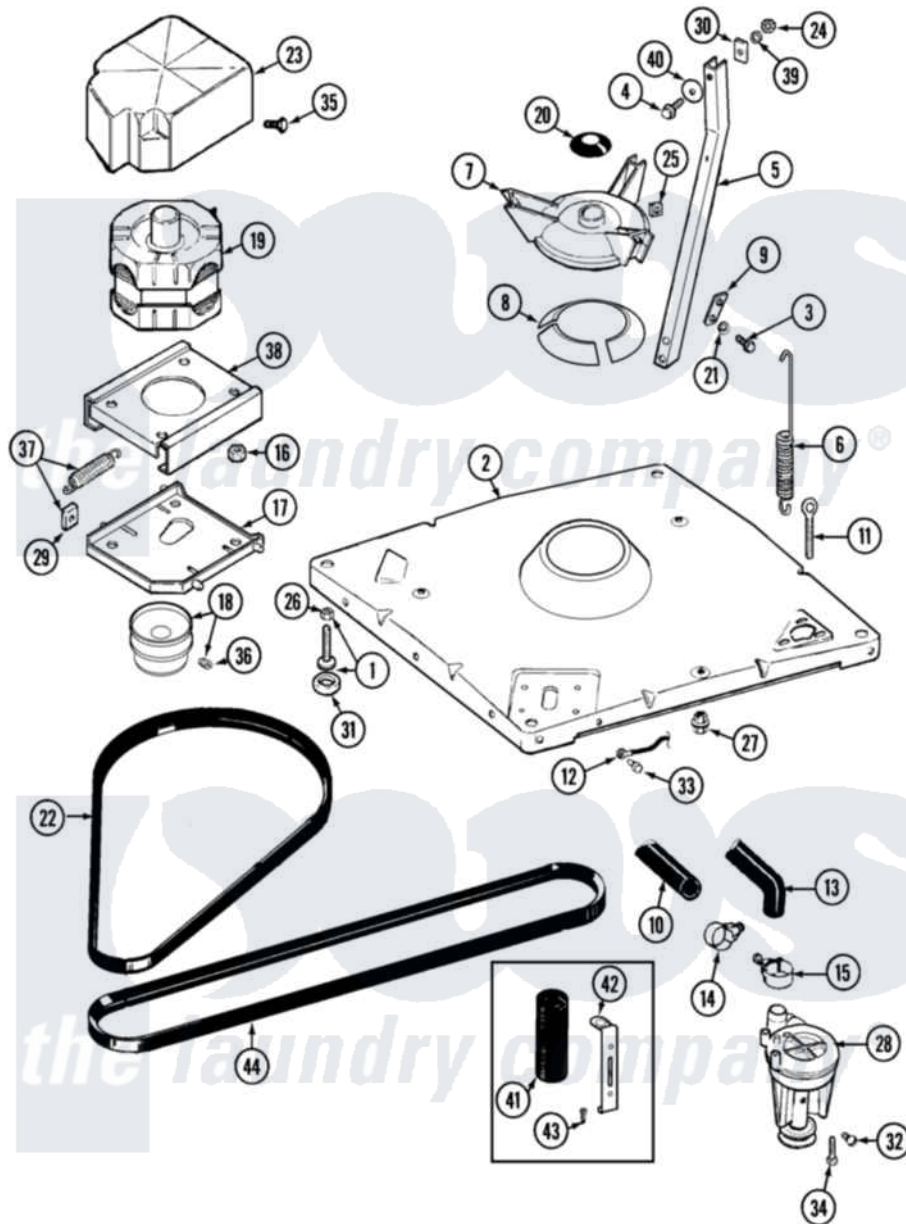

Maytag MAT12CSDGW 08 - BASE

Maytag [Residential Maytag MAT12CSDGW Washer Parts](#) Parts Diagram 08 - BASE
 Click on the part number to view part

Item	Original Part Number	Replaced By	Status	Part Description
001	22003428			Leg, Adjustable
002	22002150			Base
003	Y015627			Screw- Hex
004	200744	W10175939		Bolt
"	205254	W10175938		Bolt
005	213100		Not Available	PART NOT USED
006	22001300			Spring, Centering
007	203725			Damper W/Bolt And Clip
008	203956			Damper Pad Kit
009	213073			Washer, Double Brace
010	22002700	22003410		Hose, Drain
011	216416			Bolt, Eye/Centering Spring
012	901220			Ground Wire
013	Y212989			Hose, Outer Tub To Pump
014	Y22001820	285655		Clamp, Hose
015	22001640	285655		Clamp, Hose

016	Y311426	3400029	Nut, Adapter Plate
017	22001301		Mount, Motor Lower-Assembly
018	Y202496		Pulley, Motor
019	22003660	12002352	Motor-Drve
"	22004302	12002352	Motor-Drve
020	22001586		Deflector, Water
021	911852	486009	Lockwasher
022	211948		V Belt, Drive Pulley
023	215098		Shield, Motor
024	Y052734		Nut, Carrage Bolts And Bracket
025	Y052785		Nut, Brace To Damper
026	210385		Lock Nut For Adjustable Leg
027	211949		Nut, Adjustment Eyebolt
028	202203	6-2022030	Pump As Pa
029	Y204998	205000	Roller And Spring Kit 4+Spr
030	212979		Not Available
031	210684		Foot, Adjustable Leg
032	Y015408	22003235	Screw, Bearing Insert
033	210186	3370225	Screw
034	211880		Screw, HeX Head No.10 X 1/2 Inc
035	213121	3400111	Screw, 12-14 X 5/8
036	22001353		Set Screw, Motor Pulley
037	205000		Roller And Spring Kit 4+Spr
038	214956		Motor Mount Assembly
039	Y054867		Washer, Lock
040	211100		Washer, Outer Tub
041	201101		Capacitor
042	22001396		Clip, Capacitor
043	211294	90767	Screw, 8A X 3/8 HeX Washer Head Tapping
044	211451		Belt, Pump