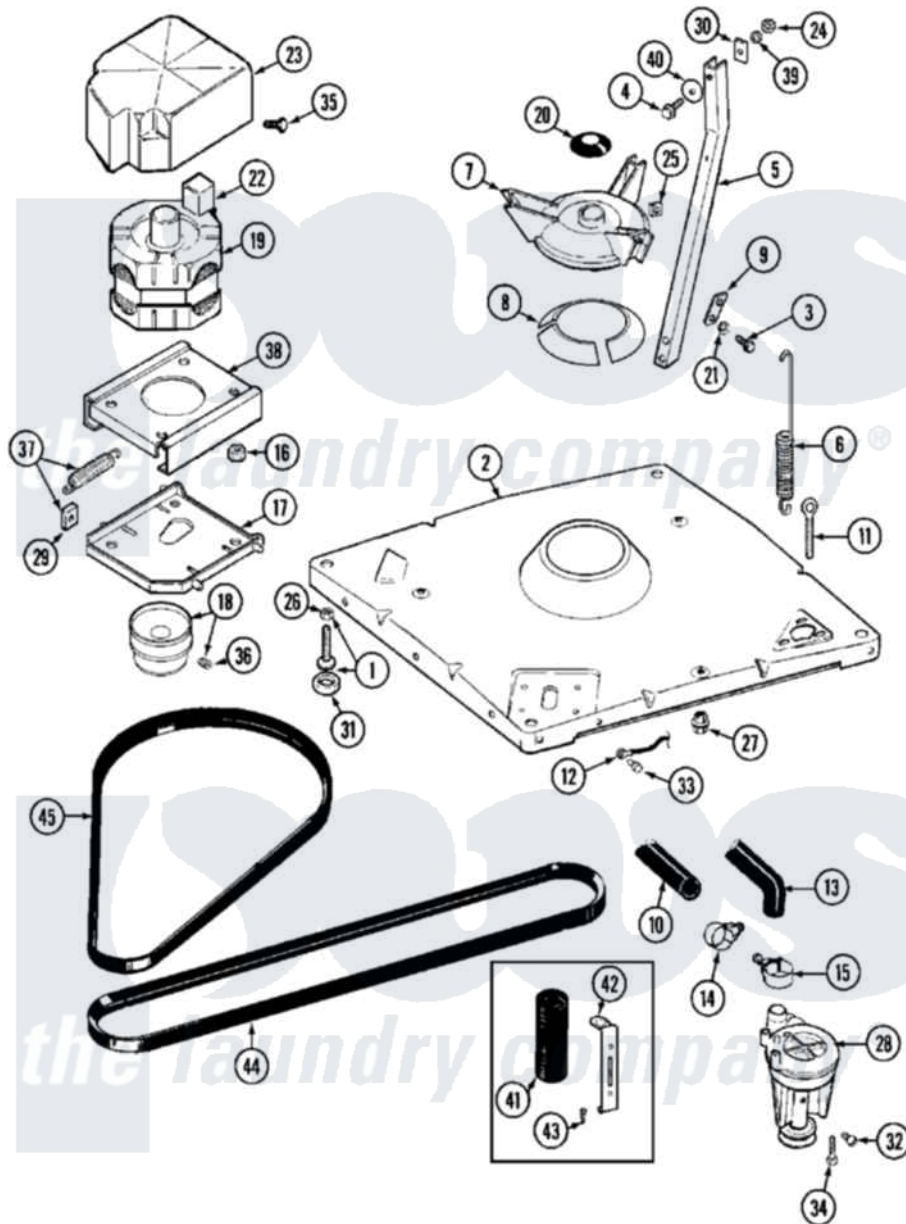

Maytag MAT12CSEGW 02 - BASE

Maytag [Residential Maytag MAT12CSEGW Washer Parts](#) Parts Diagram 02 - BASE
 Click on the part number to view part

Item	Original Part Number	Replaced By	Status	Part Description
001	Y302699	22003428		Leg, Adjustable
002	22001172	22002150		Base
003	Y015627			Screw- Hex
004	200744	W10175939		Bolt
"	205254	W10175938		Bolt
005	213100		Not Available	PART NOT USED
006	22001300			Spring, Centering
007	203725			Damper W/Bolt And Clip
008	203956			Damper Pad Kit
009	213073			Washer, Double Brace
010	22001816			Hose, Drain
011	216416			Bolt, Eye/Centering Spring
012	901220			Ground Wire
013	Y212989			Hose, Outer Tub To Pump
014	Y22001820	285655		Clamp, Hose
015	22001640	285655		Clamp, Hose