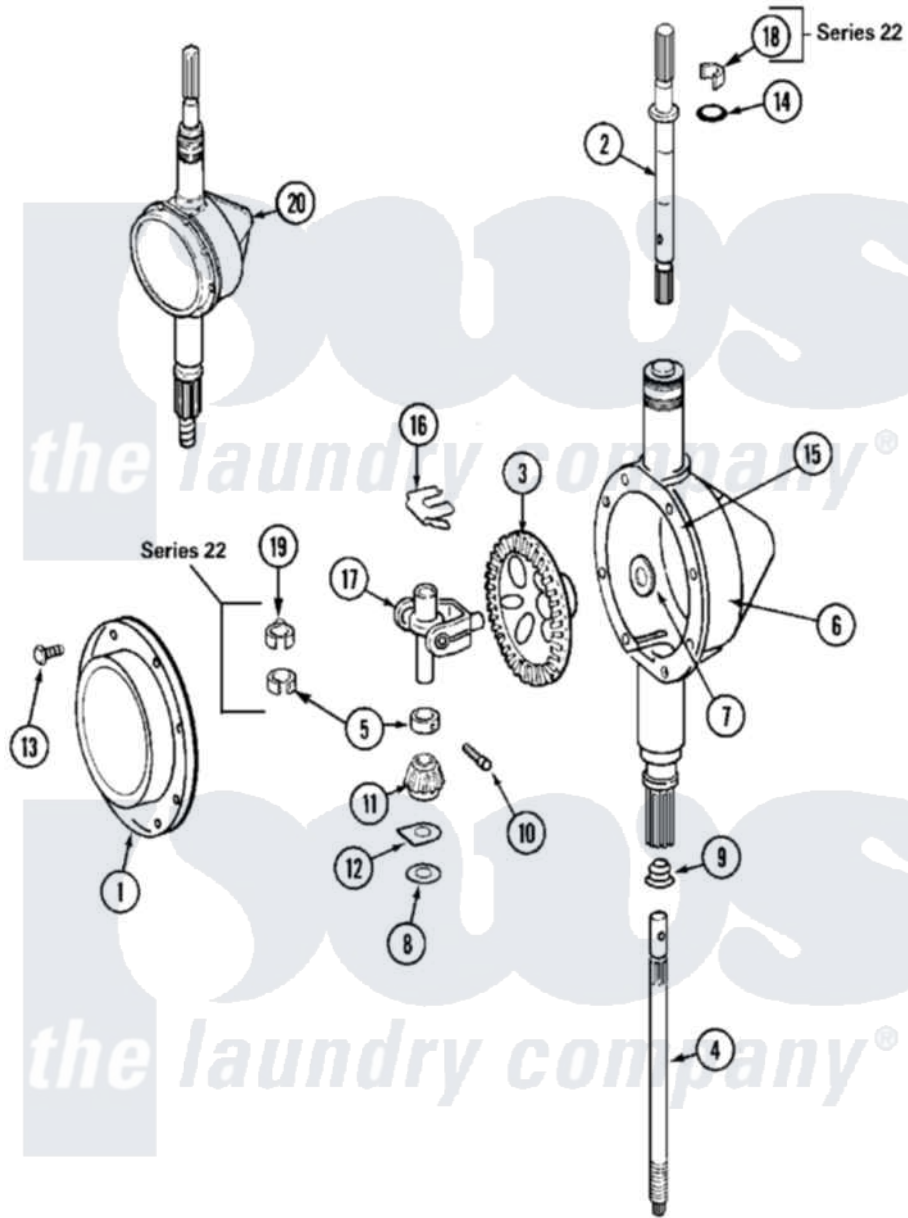

Maytag MAT12CSEGW 03 - TRANSMISSION

Maytag Residential Maytag MAT12CSEGW Washer Parts Parts Diagram 03 - TRANSMISSION
 Click on the part number to view part

Item	Original Part Number	Replaced By	Status	Part Description
001	206628			Cover, Transmission
002	207153	6-2097820		Kit- Shaft
"	22002415	6-2168983		Shaft- Agi
003	206713	6-2067130		Gear- Beve
004	22002343	6-2300060		Shaft- Cen
"	NLA		Not Available	SHAFT, CENTER
005	215415		Not Available	COLLAR, LOWER
"	22002353			Collar, Center Shaft
006	206625	6-2097790		Transmison
"	22002537			Housing, Transmission
"	Y056080	6-0560800		Oil
007	215394			Washer, Bevel Gear
008	211483	6-2114830		Washer- SP
009	206602	207843		Lip Seal Repair Kit
010	W10124350		Not Available	NOT REQUIRED PART OR SEE NOTE
"	Y206629			Pin, Collar

011	215401	W10221114	Pinion
012	215395		Plate, Clutch
013	215417	Not Available	SCREW, TRANSMISSION COVER
014	210690		Seal, Rubber
"	22002417		O-Ring Agitator Shaft
015	Y058700	675652	Adhesive
016	215581		Spring, Agitator Shaft
"	W10124350	Not Available	NOT REQUIRED PART OR SEE NOTE
017	206685	6-2066850	Yoke
018	22002340		Collar, Agitator Shaft
019	22002341		Collar, Lower Plastic Keeper
020	206708	6-2097790	Transmison
"	22002127	6-2097790	Transmison