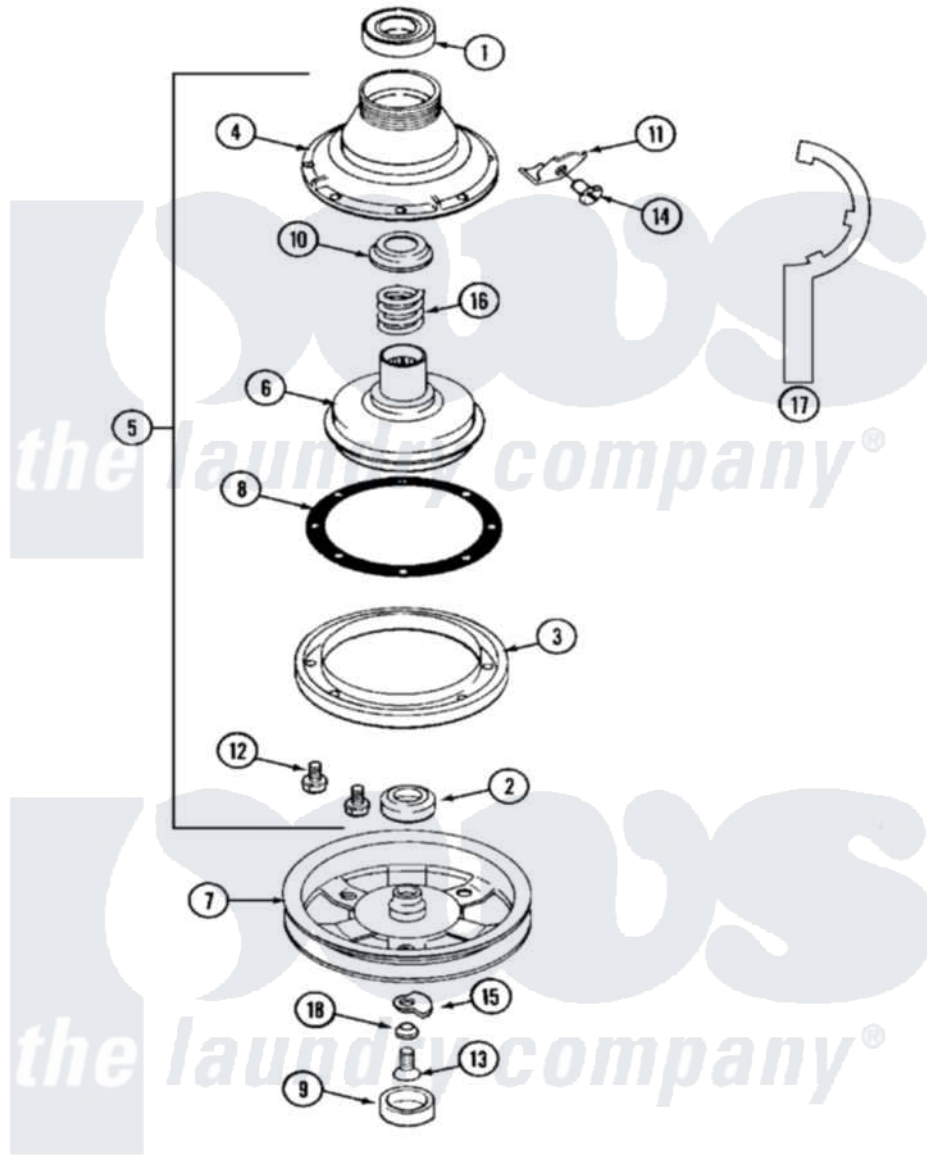

Maytag MAT12CSEGW 04 - CLUTCH & BRAKE

Maytag Residential Maytag MAT12CSEGW Washer Parts Parts Diagram 04 - CLUTCH & BRAKE
 Click on the part number to view part

Item	Original Part Number	Replaced By	Status	Part Description
001	Y200720	22003441		Bearing, Rear
002	200835			Bearing, Brake Rotor
003	211043	6-2011900		Brake Asse
004	211045	6-2011900		Brake Asse
005	201190	6-2011900		Brake Asse
006	201126	6-2011900		Brake Asse
007	211059	6-2301530		Pulley
"	22001441	22002432		Pulley Assembly
"	22002431	6-2301550		Pulley Assembly
"	22002432			Pulley Assembly
008	211042	6-2011900		Brake Asse
009	22002428			Cover, Dust
"	NLA		Not Available	CAP, OIL RETAINER
010	211039	6-2011900		Brake Asse
011	213325			Clip, Retaining
012	211000			SCREW, BRAKE DRUM (HEX HEAD)

013	211375	681582	Screw
014	213326		Bolt, Sems Retaining Clip
015	211089		Lug, Stop Pulley
016	211041	6-2011900	Brake Asse
017	Y038315	038315	Tool
018	211090	22003555	Washer, Stop Lug