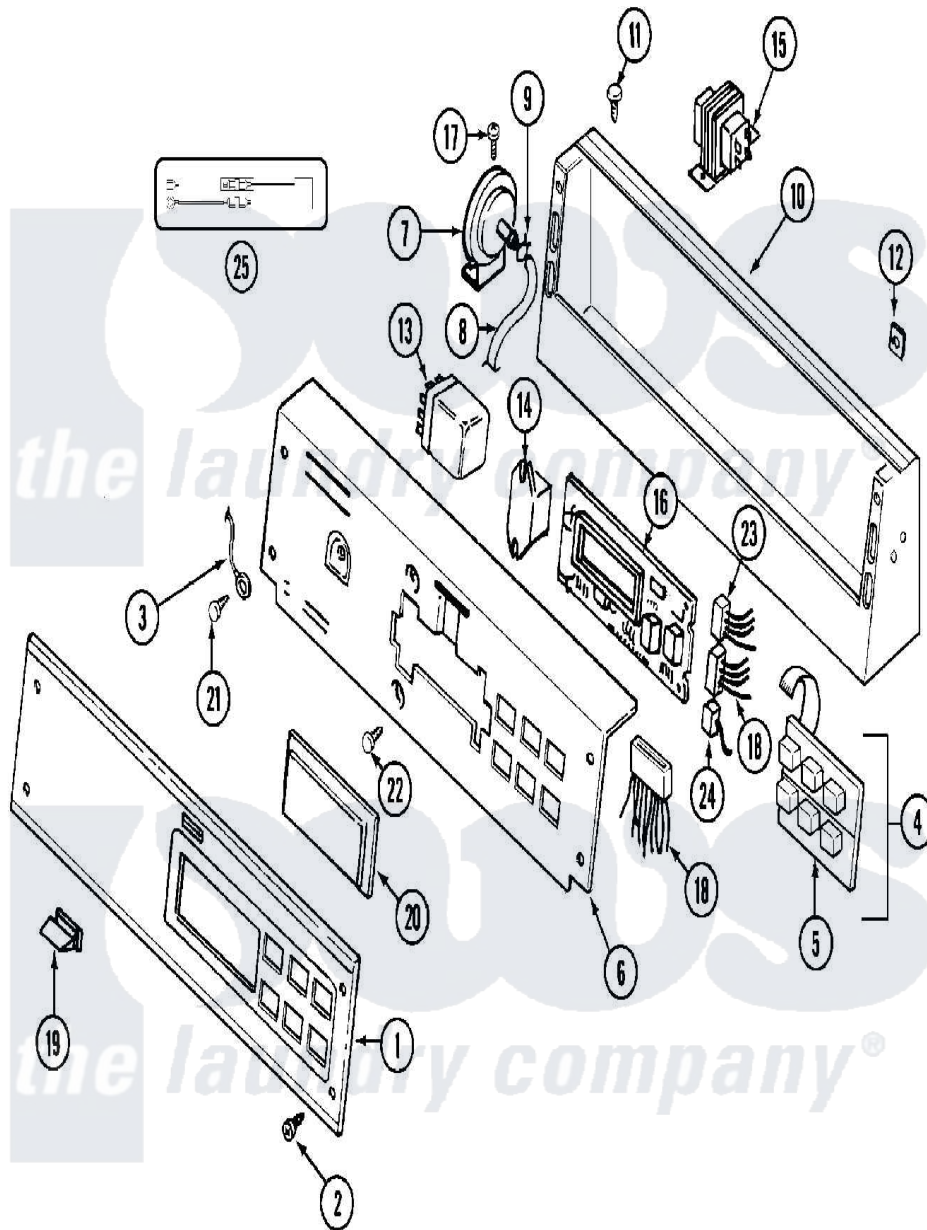

# Maytag MAT12PDAAL 01 - CONTROL PANEL

Maytag Residential Maytag MAT12PDAAL Washer Parts Parts Diagram 01 - CONTROL PANEL  
 Click on the part number to view part

Item	Original Part Number	Replaced By	Status	Part Description
001	<a href="#">22001865</a>			Panel, Control---S
002	<a href="#">215506</a>			Screw, Control Panel Overlay
003	NLA		Not Available	WIRE, GROUND
004	206808	<a href="#">W10135389</a>		Push Button And Switch Assembly
"	<a href="#">215526</a>			Screw, Circuit Board
005	215517	<a href="#">W10131113</a>		Push Button
006	<a href="#">22001513</a>			Bracket, Back
"	NLA		Not Available	BRACKET, BACK (ALM)---NA
007	<a href="#">22001308</a>			Switch, Water Level
008	22001617	<a href="#">22001619</a>		Tube, Water Level Switch
009	410296	<a href="#">596669</a>		Clamp, Manifold
010	<a href="#">206780</a>			Control Cover Assembly
"	206780L	<a href="#">206780</a>		Control Cover Assembly
011	212276	<a href="#">W10116760</a>		Screw
012	<a href="#">215003</a>			Fastener, Panel And Bracket
013	<a href="#">206421</a>			Relay, Motor Reversing