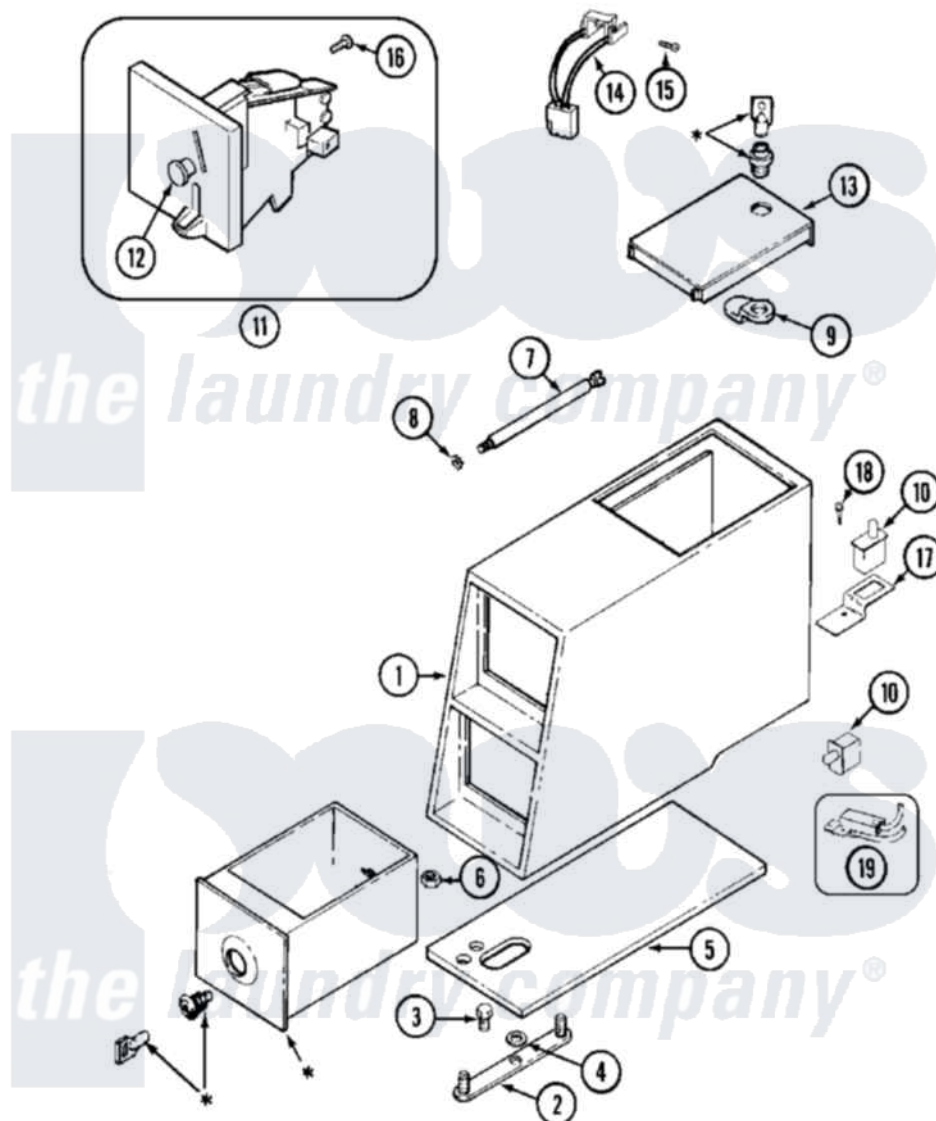

# Maytag MAT12PDAAL 02 - CONTROL CENTER

\* CONTACT YOUR COMMERCIAL LAUNDRY DISTRIBUTOR

Maytag [Residential Maytag MAT12PDAAL Washer Parts](#) Parts Diagram 02 - CONTROL CENTER  
 Click on the part number to view part

Item	Original Part Number	Replaced By	Status	Part Description
001	<a href="#">22002480</a>			Vault, Coin PD Coin Drop Supplied By Dist.
"	22002481	<a href="#">22002480</a>		Vault, Coin PD Coin Drop Supplied By Dist.
002	22001810		Not Available	STRAP, MOUNTING
003	211294	<a href="#">90767</a>		Screw, 8A X 3/8 HeX Washer Head Tapping
004	<a href="#">910309</a>			Washer, Mounting Strap
005	<a href="#">22001870</a>			Gasket, Coin Vault
"	<a href="#">22001874</a>			Gasket, Coin Vault
006	Y052740	<a href="#">62739</a>		Nut, Lock
007	<a href="#">213035</a>			Bolt, Locking
008	<a href="#">910181</a>			Lockwasher, Terminal Block
009	NLA		Not Available	CAM, LOCKING
010	<a href="#">33001250</a>			Switch, Vault And Service Door
"	912012	<a href="#">3400409</a>		Screw
011	22001873	<a href="#">22004112</a>		Coin Drop Greenwald Us.25

"	<a href="#">22001875</a>		Coin Drop Assembly-Dual
"	<a href="#">22002144</a>		Single Faceplate
012	<a href="#">216200</a>		Face Plate Return Button
013	22001910	<a href="#">22003679</a>	Timer Access Door Assembly
"	22001911	<a href="#">22003692</a>	Timer Access Door Assembly
014	<a href="#">206799</a>		Optic Switch Assembly
015	<a href="#">314665</a>		Screw, Switch Assembly
016	<a href="#">216068</a>		Screw, Coin Drop
017	<a href="#">22001404</a>		Bracket, Service Switch
018	212276	<a href="#">W10116760</a>	Screw
019	<a href="#">208045</a>		Harness, Wire Sensor Switch To Circuit Brd