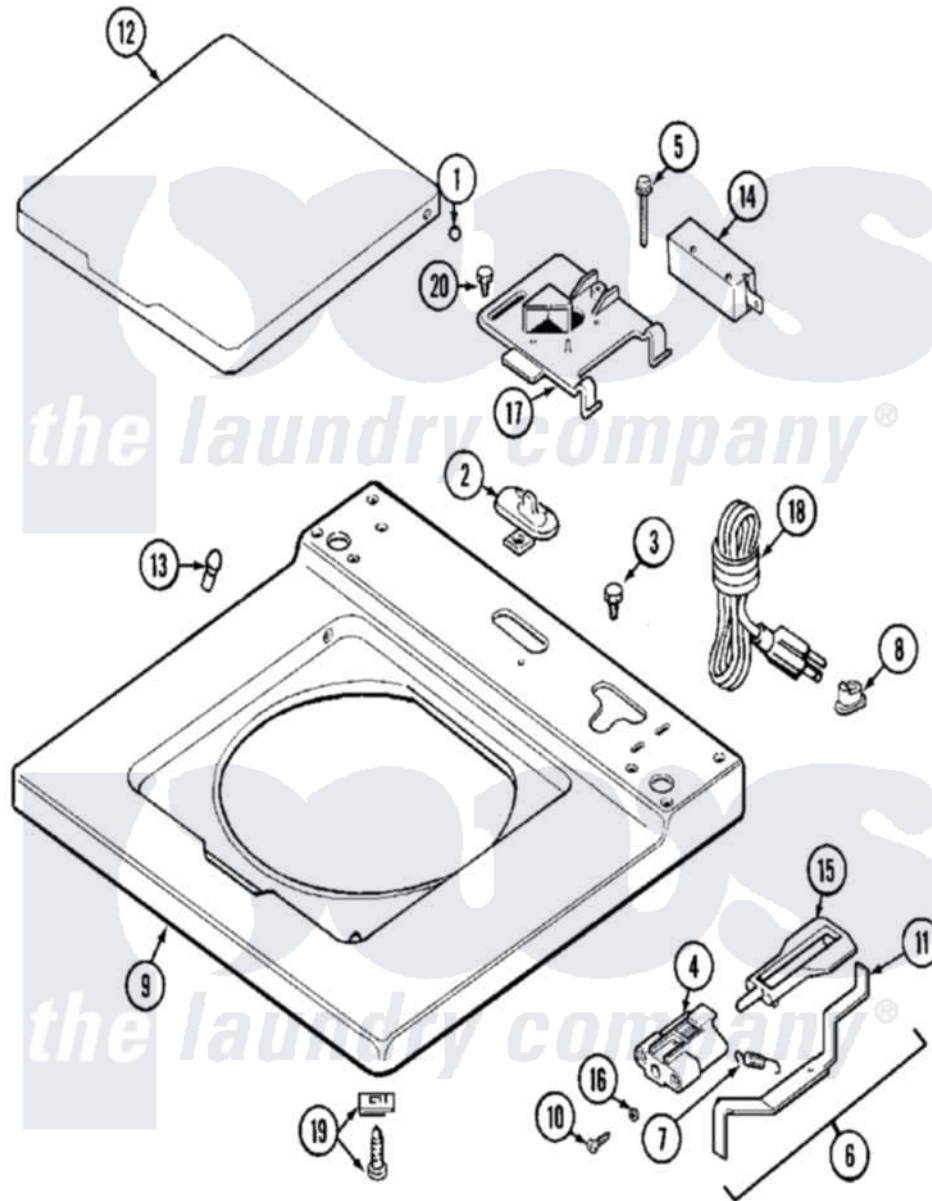

# Maytag MAT12PDAAL 03 - TOP

Maytag [Residential Maytag MAT12PDAAL Washer Parts](#) Parts Diagram 03 - TOP  
 Click on the part number to view part

Item	Original Part Number	Replaced By	Status	Part Description
001	<a href="#">211726</a>			Hinge, Ball Lid
002	207159	<a href="#">489355</a>		Screw, 8 X 1/2
"	<a href="#">22001298</a>			Cap, Top Cover
003	210186	<a href="#">3370225</a>		Screw
004	NLA		Not Available	BRACKET, UNBALANCE---- NA
005	<a href="#">213501</a>			Screw, No.6-20 X 1-1/8 Inch
006	<a href="#">22001681</a>			Unbalance Lever Assembly
007	<a href="#">213720</a>			Spring, Lid Switch
008	<a href="#">211881</a>			Grommet, Cord Part Not Used- Gas Models Only
009	22001867	<a href="#">22001970</a>		Cover Assembly, Top
"	NLA		Not Available	(ALM)
010	910182	<a href="#">25-7809</a>		Screw, No.6-20 1/2 Flthd Torx
011	<a href="#">22001672</a>			Lever, Unbalance
012	<a href="#">22001341</a>			Lid W/Legend
"	22001342	<a href="#">22002656</a>		Lid, With Legend

013	<a href="#">212716</a>		Bumper, Lid
014	205415	<a href="#">279347</a>	Switch-Lid
015	<a href="#">216255</a>		Plunger, Lid Switch
016	<a href="#">211500</a>		Washer, Bracket To Top Cover
017	<a href="#">22001678</a>		Bracket, Switch And Fuse
018	22001642	<a href="#">22001345</a>	Cord, Power
019	<a href="#">204445</a>		Screw And Fastener Assembly
020	207159	<a href="#">489355</a>	Screw, 8 X 1/2