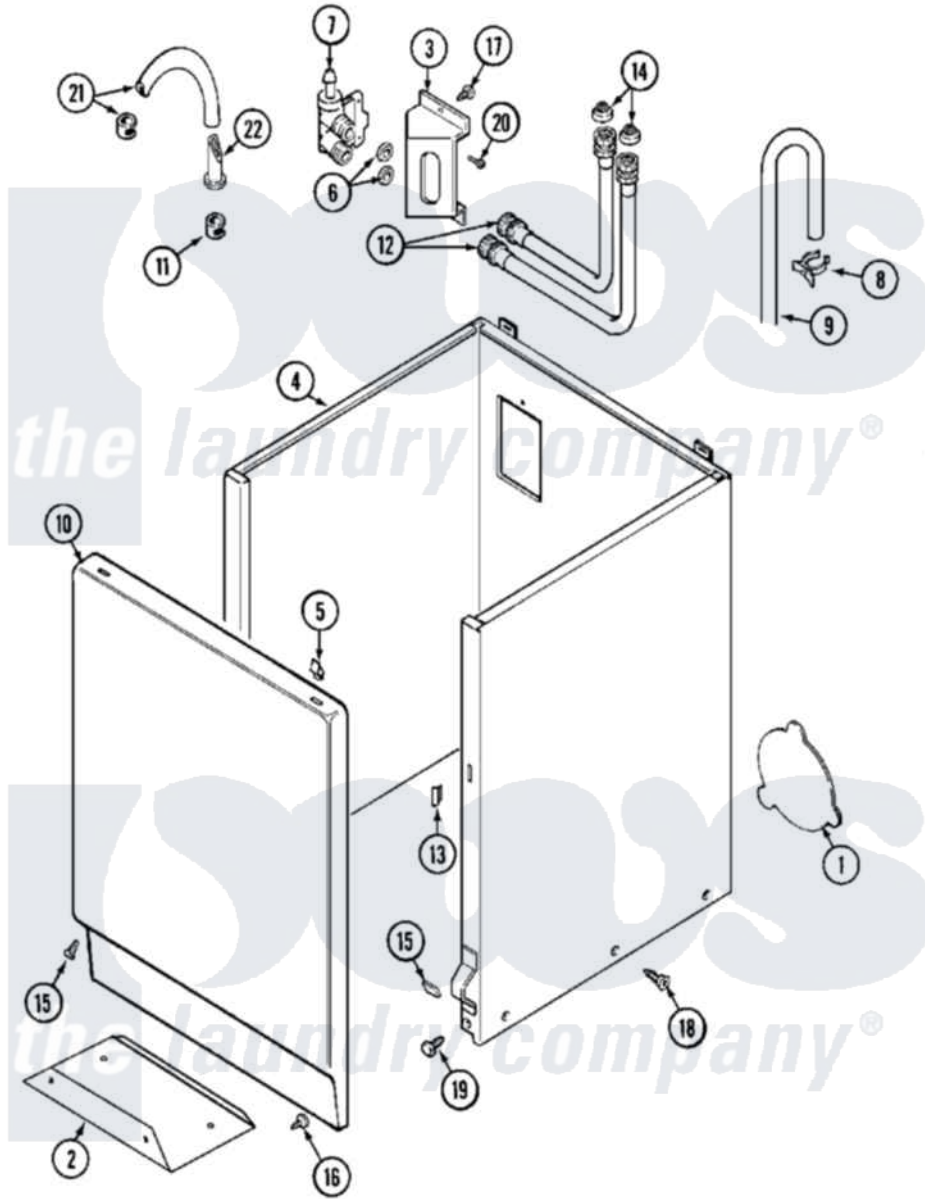

Maytag MAT12PDAAL 04 - CABINET

Maytag [Residential Maytag MAT12PDAAL Washer Parts](#) Parts Diagram 04 - CABINET
 Click on the part number to view part

Item	Original Part Number	Replaced By	Status	Part Description
001	211294	90767		Screw, 8A X 3/8 HeX Washer Head Tapping
"	212985	22002924		Plate, Access
"	NLA		Not Available	PLATE, ACCESS
002	213846			Guard, Belt
003	214812	22002361		Bracket, Water Valve
"	22003217	3370225		Screw
004	NLA		Not Available	CABINET (WHT)
005	22001650			Fastener, Spring
006	Y013783			Washer, Inlet Hose
007	205161	489503		Clamp
"	214337	96160		Screen
"	22001604			Valve, Water 120V 60Hz
008	22001815	22002765		Clip, Hose
009	22001816			Hose, Drain
"	22002700	22003410		Hose, Drain
"	22002701	22003814		Retainer, Drain Hose

010	22001803		Not Available	PANEL, FRONT (WHT)
"	22001804	22002653		Panel, Front
011	205161	489503		Clamp
012	205828	202860		Inlet Hose Assembly
013	214376	22002331		Spacer, Front Panel
014	200961	12001413		Strainer And Washer Kit
015	213325			Clip, Retaining
"	22001496			Front Panel Fastener And Screw
016	211294	90767		Screw, 8A X 3/8 HeX Washer Head Tapping
017	212276	W10116760		Screw
018	213007			Xfor Cabinet See Cabinet, Back
019	213121	3400111		Screw, 12-14 X 5/8
"	213122	27001200		Screw
020	Y313561			Screw---NA
021	22001608	22001954		Injector Hose And Clamp Kit
022	22001900			Preventer, Back Flow