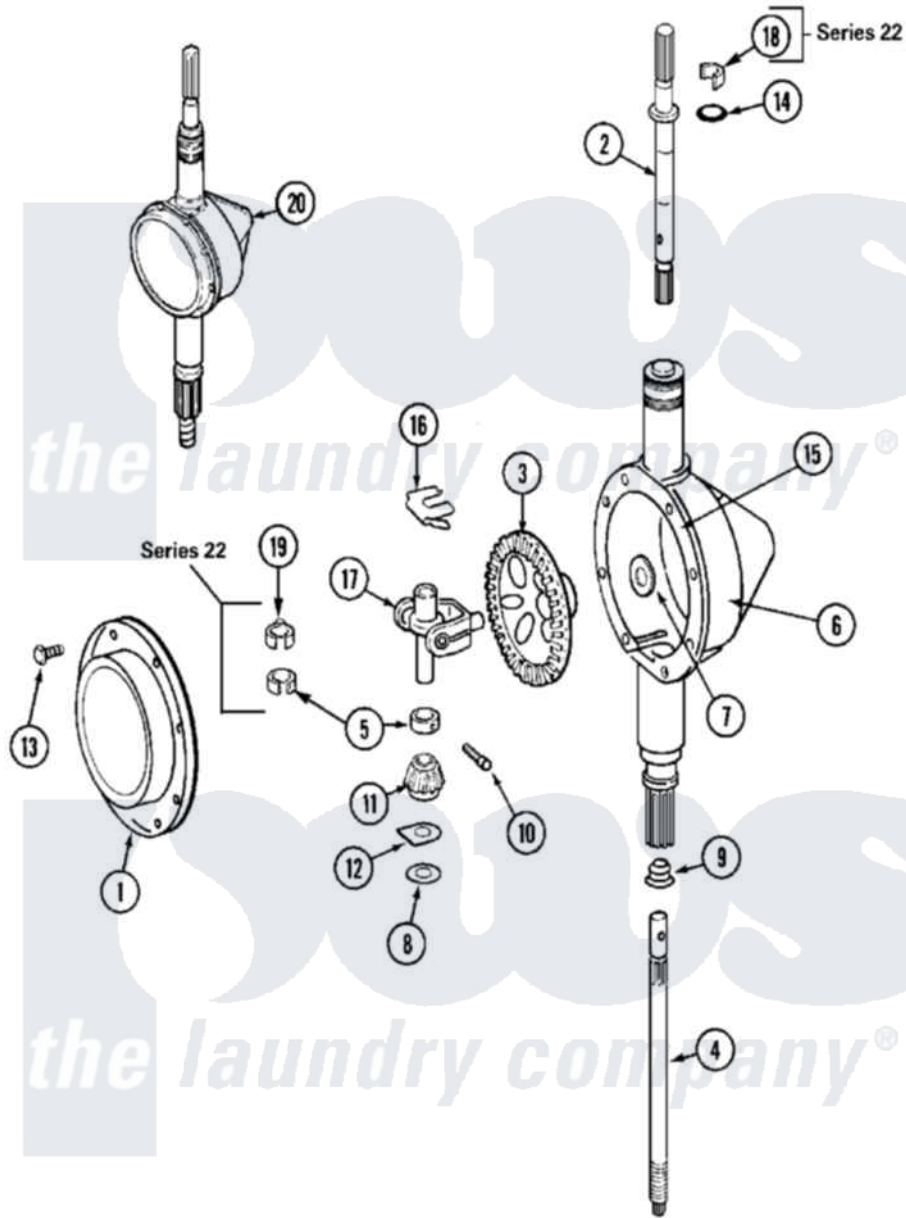

Maytag MAT12PDAAL 07 - TRANSMISSION

Maytag [Residential Maytag MAT12PDAAL Washer Parts](#) Parts Diagram 07 - TRANSMISSION
 Click on the part number to view part

Item	Original Part Number	Replaced By	Status	Part Description
001	206628			Cover, Transmission
002	207153	6-2097820		Kit- Shaft
"	22002415	6-2168983		Shaft- Agi
003	206713	6-2067130		Gear- Beve
004	22002343	6-2300060		Shaft- Cen
"	NLA		Not Available	SHAFT, CENTER
005	215415		Not Available	COLLAR, LOWER
"	22002353			Collar, Center Shaft
006	206625	6-2097790		Transmison
"	22002537			Housing, Transmission
"	Y056080	6-0560800		Oil
007	215394			Washer, Bevel Gear
008	211483	6-2114830		Washer- SP
009	206602	207843		Lip Seal Repair Kit
010	W10124350		Not Available	NOT REQUIRED PART OR SEE NOTE
"	Y206629			Pin, Collar

011	215401	W10221114	Pinion
012	215395		Plate, Clutch
013	215417	Not Available	SCREW, TRANSMISSION COVER
014	210690		Seal, Rubber
"	22002417		O-Ring Agitator Shaft
015	Y058700	675652	Adhesive
016	215581		Spring, Agitator Shaft
"	W10124350	Not Available	NOT REQUIRED PART OR SEE NOTE
017	206685	6-2066850	Yoke
018	22002340		Collar, Agitator Shaft
019	22002341		Collar, Lower Plastic Keeper
020	206708	6-2097790	Transmison
"	22002127	6-2097790	Transmison