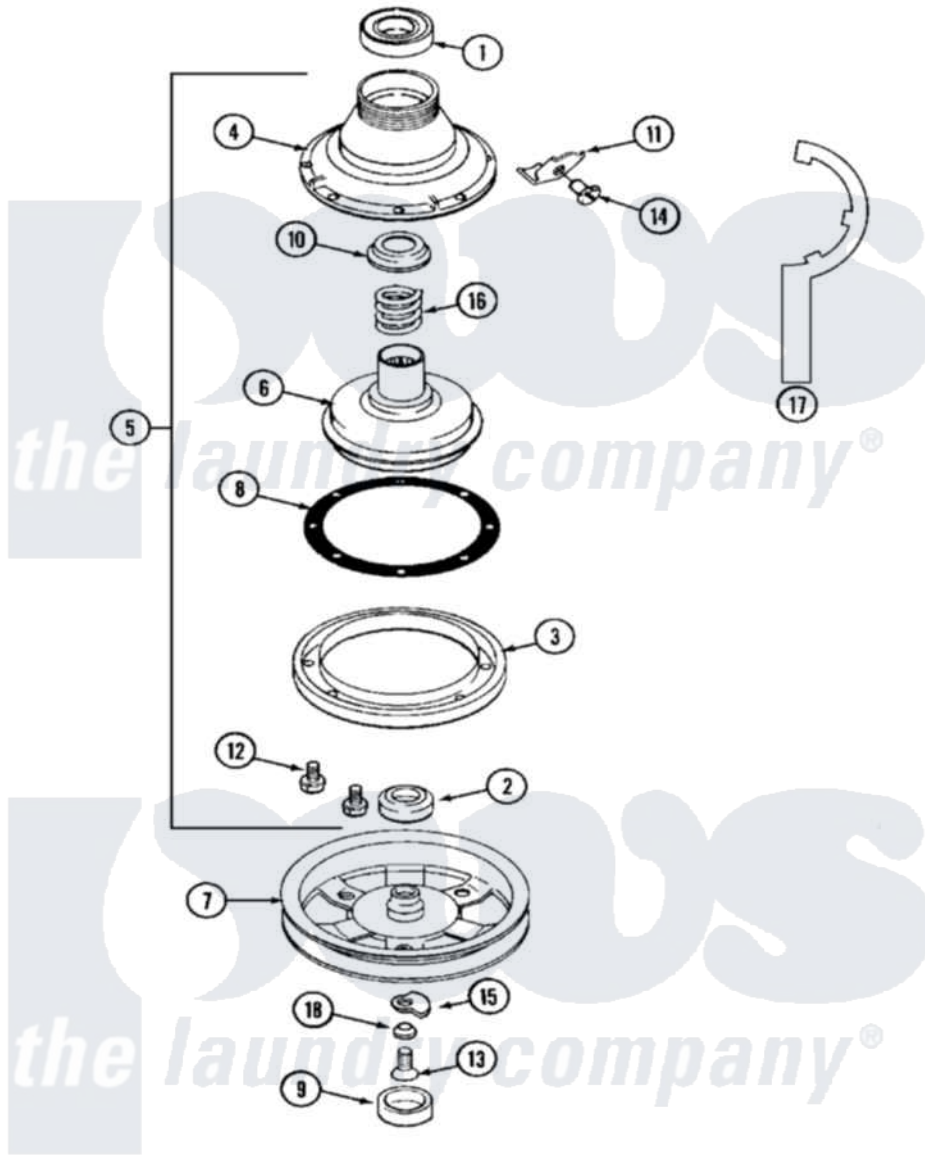

Maytag MAT12PDAAL 08 - CLUTCH & BRAKE

Maytag [Residential Maytag MAT12PDAAL Washer Parts](#) Parts Diagram 08 - CLUTCH & BRAKE
 Click on the part number to view part

Item	Original Part Number	Replaced By	Status	Part Description
001	Y200720	22003441		Bearing, Rear
002	200835			Bearing, Brake Rotor
003	211043	6-2011900		Brake Asse
004	211045	6-2011900		Brake Asse
005	201190	6-2011900		Brake Asse
006	201126	6-2011900		Brake Asse
007	211059	6-2301530		Pulley
"	22002431	6-2301550		Pulley Assembly
"	22002432			Pulley Assembly
008	211042	6-2011900		Brake Asse
009	22002428			Cover, Dust
"	NLA		Not Available	CAP, OIL RETAINER
010	211039	6-2011900		Brake Asse
011	213325			Clip, Retaining
012	211000			SCREW, BRAKE DRUM (HEX HEAD)
013	211375	681582		Screw

014	213326		Bolt, Sems Retaining Clip
015	211089		Lug, Stop Pulley
016	211041	6-2011900	Brake Asse
017	Y038315	038315	Tool
018	211090	22003555	Washer, Stop Lug