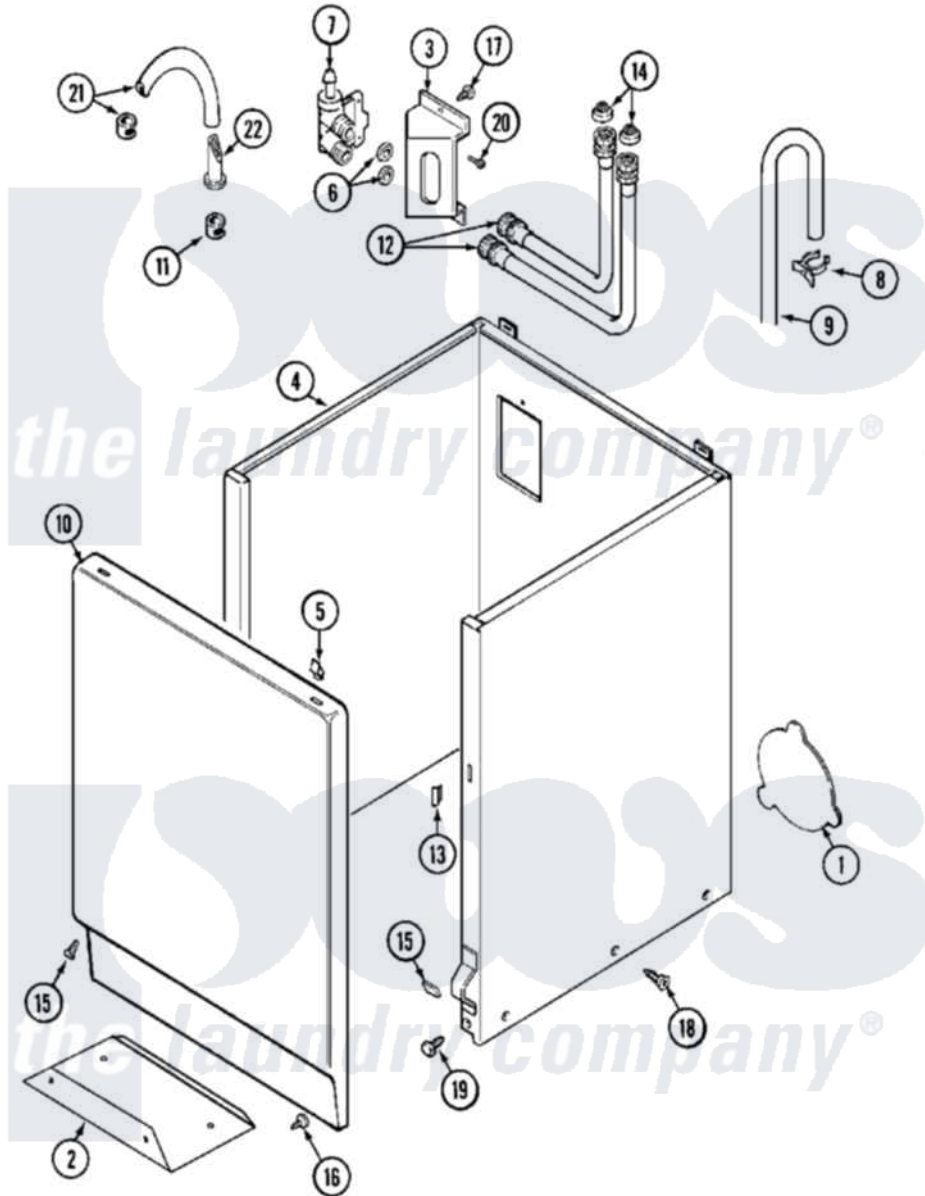

Maytag MAT12PDAAL 10 - CABINET (MAT12PDAG/PDEG/PSAG)

Maytag Residential Maytag MAT12PDAAL Washer Parts Diagram 10 - CABINET (MAT12PDAG/PDEG/PSAG)
 Click on the part number to view part

Item	Original Part Number	Replaced By	Status	Part Description
001	211294	90767		Screw, 8A X 3/8 HeX Washer Head Tapping
"	212985	22002924		Plate, Access
"	NLA		Not Available	PLATE, ACCESS
002	213846			Guard, Belt
003	214812	22002361		Bracket, Water Valve
"	22003217	3370225		Screw
004	22001995			Screw Note: Screw, Tumbler Front And Shroud
"	22002381			V-Bracket
"	22002382			Fastener, V-Bracket
"	NLA		Not Available	CABINET (WHT)
005	22001650			Fastener, Spring
006	Y013783			Washer, Inlet Hose
007	205161	489503		Clamp
"	214337	96160		Screen
"	22001604			Valve, Water 120V 60Hz

008	22001815	22002765	Clip, Hose
009	22001816		Hose, Drain
"	22002700	22003410	Hose, Drain
"	22002701	22003814	Retainer, Drain Hose
010	22001803	Not Available	PANEL, FRONT (WHT)
"	33001268	Not Available	PAD, DOOR
011	205161	489503	Clamp
012	208100	76313	Hosefill
013	214376	22002331	Spacer, Front Panel
014	200961	12001413	Strainer And Washer Kit
015	213325		Clip, Retaining
"	22001496		Front Panel Fastener And Screw
016	211294	90767	Screw, 8A X 3/8 HeX Washer Head Tapping
017	212276	W10116760	Screw
018	213007		Xfor Cabinet See Cabinet, Back
019	213121	3400111	Screw, 12-14 X 5/8
"	213122	27001200	Screw
020	Y313561		Screw---NA
021	22001608	22001954	Injector Hose And Clamp Kit
022	22001900		Preventer, Back Flow