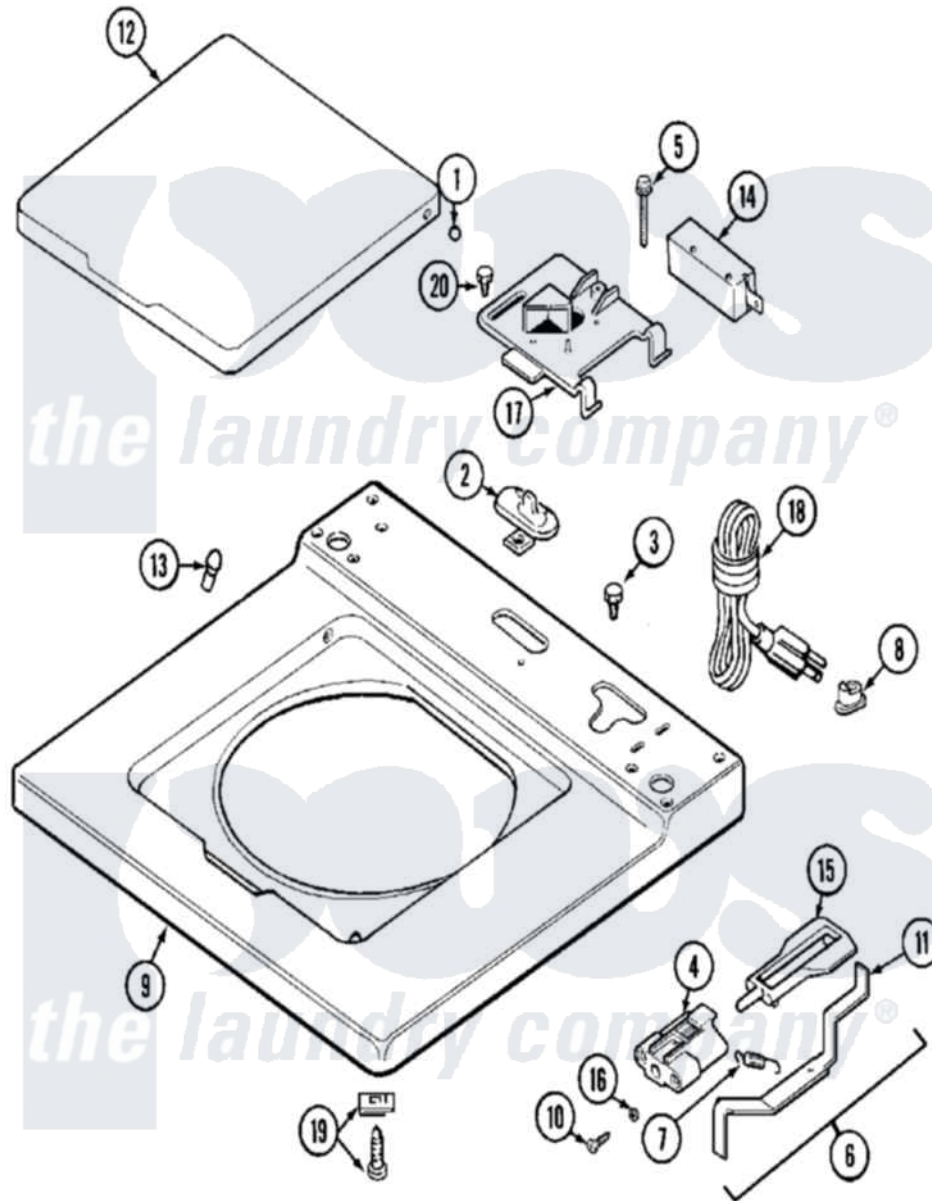

# Maytag MAT12PDAAW 03 - TOP

Maytag [Residential Maytag MAT12PDAAW Washer Parts](#) Parts Diagram 03 - TOP  
 Click on the part number to view part

Item	Original Part Number	Replaced By	Status	Part Description
001	<a href="#">211726</a>			Hinge, Ball Lid
002	207159	<a href="#">489355</a>		Screw, 8 X 1/2
"	<a href="#">22001298</a>			Cap, Top Cover
003	210186	<a href="#">3370225</a>		Screw
004	NLA		Not Available	BRACKET, UNBALANCE--- NA
005	<a href="#">213501</a>			Screw, No.6-20 X 1-1/8 Inch
006	<a href="#">22001681</a>			Unbalance Lever Assembly
007	<a href="#">213720</a>			Spring, Lid Switch
008	<a href="#">211881</a>			Grommet, Cord Part Not Used- Gas Models Only
009	22001867	<a href="#">22001970</a>		Cover Assembly, Top
"	NLA		Not Available	(ALM)
010	910182	<a href="#">25-7809</a>		Screw, No.6-20 1/2 Flthd Torx
011	<a href="#">22001672</a>			Lever, Unbalance
012	<a href="#">22001341</a>			Lid W/Legend
"	22001342	<a href="#">22002656</a>		Lid, With Legend

013	<a href="#">212716</a>		Bumper, Lid
014	205415	<a href="#">279347</a>	Switch-Lid
015	<a href="#">216255</a>		Plunger, Lid Switch
016	<a href="#">211500</a>		Washer, Bracket To Top Cover
017	<a href="#">22001678</a>		Bracket, Switch And Fuse
018	22001642	<a href="#">22001345</a>	Cord, Power
019	<a href="#">204445</a>		Screw And Fastener Assembly
020	207159	<a href="#">489355</a>	Screw, 8 X 1/2