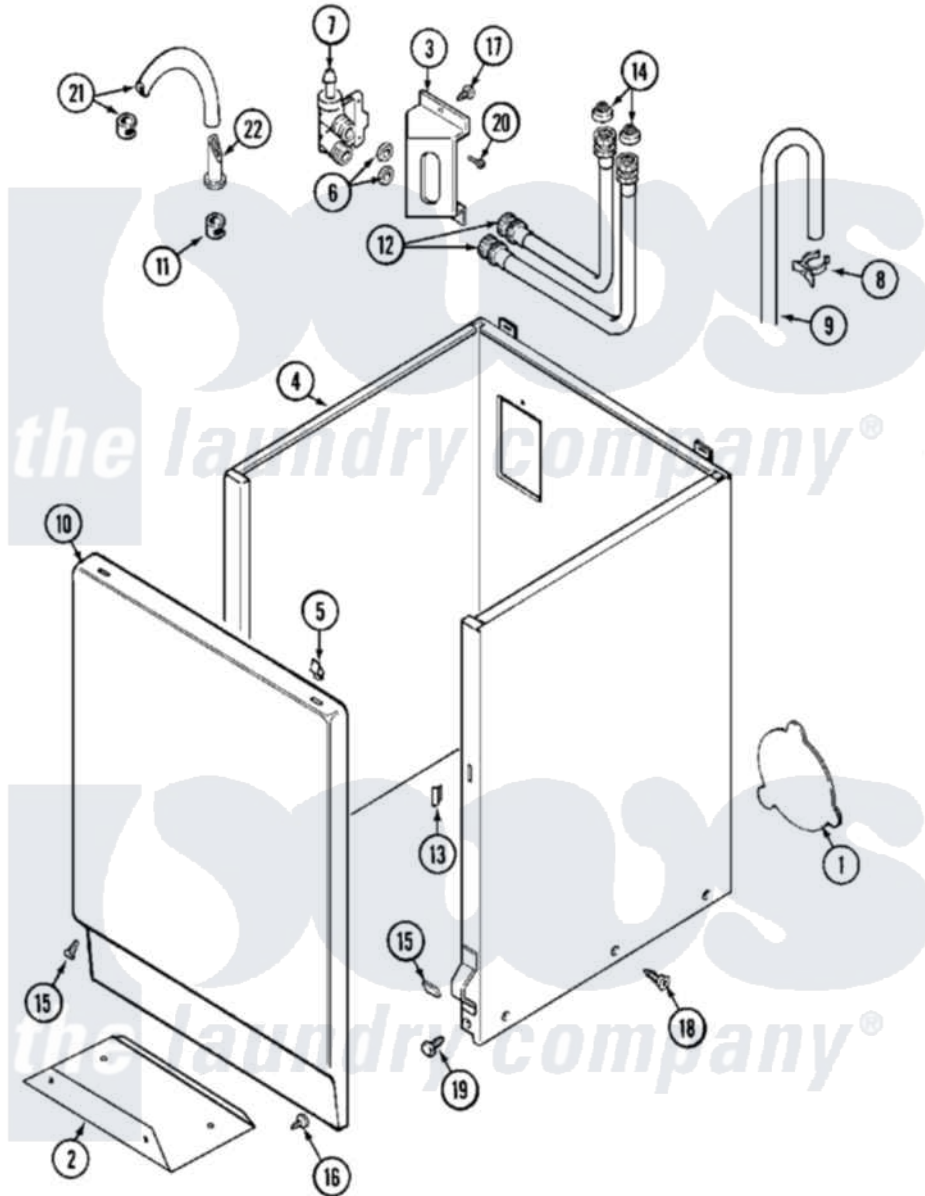

# Maytag MAT12PDAAW 04 - CABINET

Maytag [Residential Maytag MAT12PDAAW Washer Parts](#) Parts Diagram 04 - CABINET  
 Click on the part number to view part

Item	Original Part Number	Replaced By	Status	Part Description
001	211294	<a href="#">90767</a>		Screw, 8A X 3/8 HeX Washer Head Tapping
"	212985	<a href="#">22002924</a>		Plate, Access
"	NLA		Not Available	PLATE, ACCESS
002	<a href="#">213846</a>			Guard, Belt
003	214812	<a href="#">22002361</a>		Bracket, Water Valve
"	22003217	<a href="#">3370225</a>		Screw
004	NLA		Not Available	CABINET (WHT)
005	<a href="#">22001650</a>			Fastener, Spring
006	<a href="#">Y013783</a>			Washer, Inlet Hose
007	205161	<a href="#">489503</a>		Clamp
"	214337	<a href="#">96160</a>		Screen
"	<a href="#">22001604</a>			Valve, Water 120V 60Hz
008	22001815	<a href="#">22002765</a>		Clip, Hose
009	<a href="#">22001816</a>			Hose, Drain
"	22002700	<a href="#">22003410</a>		Hose, Drain
"	22002701	<a href="#">22003814</a>		Retainer, Drain Hose

010	22001803		Not Available	PANEL, FRONT (WHT)
"	22001804	<a href="#">22002653</a>		Panel, Front
011	205161	<a href="#">489503</a>		Clamp
012	205828	<a href="#">202860</a>		Inlet Hose Assembly
013	214376	<a href="#">22002331</a>		Spacer, Front Panel
014	200961	<a href="#">12001413</a>		Strainer And Washer Kit
015	<a href="#">213325</a>			Clip, Retaining
"	<a href="#">22001496</a>			Front Panel Fastener And Screw
016	211294	<a href="#">90767</a>		Screw, 8A X 3/8 HeX Washer Head Tapping
017	212276	<a href="#">W10116760</a>		Screw
018	<a href="#">213007</a>			Xfor Cabinet See Cabinet, Back
019	213121	<a href="#">3400111</a>		Screw, 12-14 X 5/8
"	213122	<a href="#">27001200</a>		Screw
020	<a href="#">Y313561</a>			Screw---NA
021	22001608	<a href="#">22001954</a>		Injector Hose And Clamp Kit
022	<a href="#">22001900</a>			Preventer, Back Flow