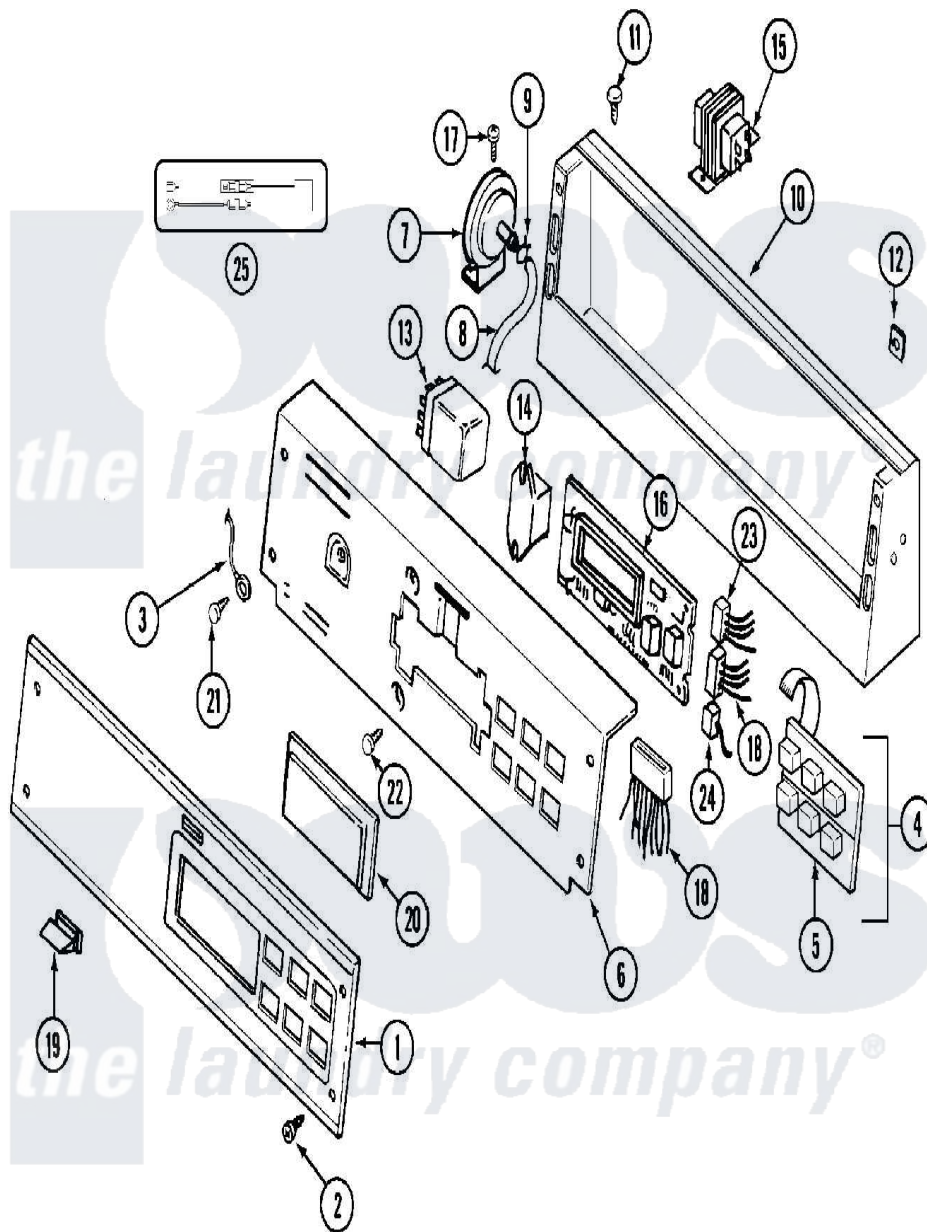

# Maytag MAT12PDABL 01 - CONTROL PANEL

Maytag Residential Maytag MAT12PDABL Washer Parts Parts Diagram 01 - CONTROL PANEL  
 Click on the part number to view part

Item	Original Part Number	Replaced By	Status	Part Description
001	<a href="#">22001865</a>			Panel, Control---S
002	<a href="#">215506</a>			Screw, Control Panel Overlay
003	NLA		Not Available	WIRE, GROUND
004	206808	<a href="#">W10135389</a>		Push Button And Switch Assembly
"	<a href="#">215526</a>			Screw, Circuit Board
005	215517	<a href="#">W10131113</a>		Push Button
006	<a href="#">22001513</a>			Bracket, Back
"	NLA		Not Available	BRACKET, BACK (ALM)---NA
007	<a href="#">22001308</a>			Switch, Water Level
008	22001617	<a href="#">22001619</a>		Tube, Water Level Switch
009	410296	<a href="#">596669</a>		Clamp, Manifold
010	<a href="#">206780</a>			Control Cover Assembly
"	206780L	<a href="#">206780</a>		Control Cover Assembly
011	212276	<a href="#">W10116760</a>		Screw
012	<a href="#">215003</a>			Fastener, Panel And Bracket
013	<a href="#">206421</a>			Relay, Motor Reversing