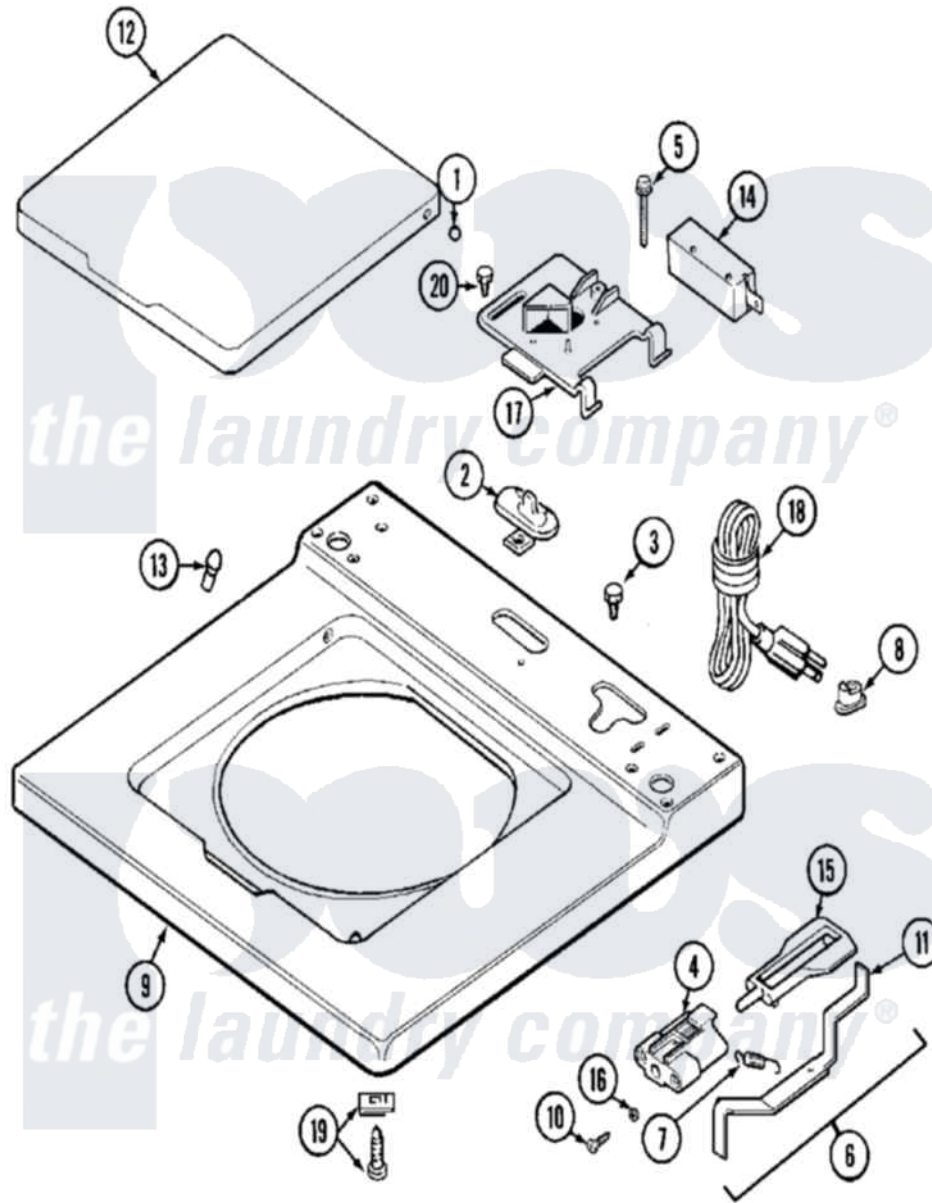

Maytag MAT12PDABL 03 - TOP

Maytag [Residential Maytag MAT12PDABL Washer Parts](#) Parts Diagram 03 - TOP
 Click on the part number to view part

Item	Original Part Number	Replaced By	Status	Part Description
001	211726			Hinge, Ball Lid
002	207159	489355		Screw, 8 X 1/2
"	22001298			Cap, Top Cover
003	210186	3370225		Screw
004	NLA		Not Available	BRACKET, UNBALANCE---- NA
005	213501			Screw, No.6-20 X 1-1/8 Inch
006	22001681			Unbalance Lever Assembly
007	213720			Spring, Lid Switch
008	211881			Grommet, Cord Part Not Used- Gas Models Only
009	22001867	22001970		Cover Assembly, Top
"	NLA		Not Available	(ALM)
010	910182	25-7809		Screw, No.6-20 1/2 Flthd Torx
011	22001672			Lever, Unbalance
012	22001341			Lid W/Legend
"	22001342	22002656		Lid, With Legend

013	212716		Bumper, Lid
014	205415	279347	Switch-Lid
015	216255		Plunger, Lid Switch
016	211500		Washer, Bracket To Top Cover
017	22001678		Bracket, Switch And Fuse
018	22001642	22001345	Cord, Power
019	204445		Screw And Fastener Assembly
020	207159	489355	Screw, 8 X 1/2