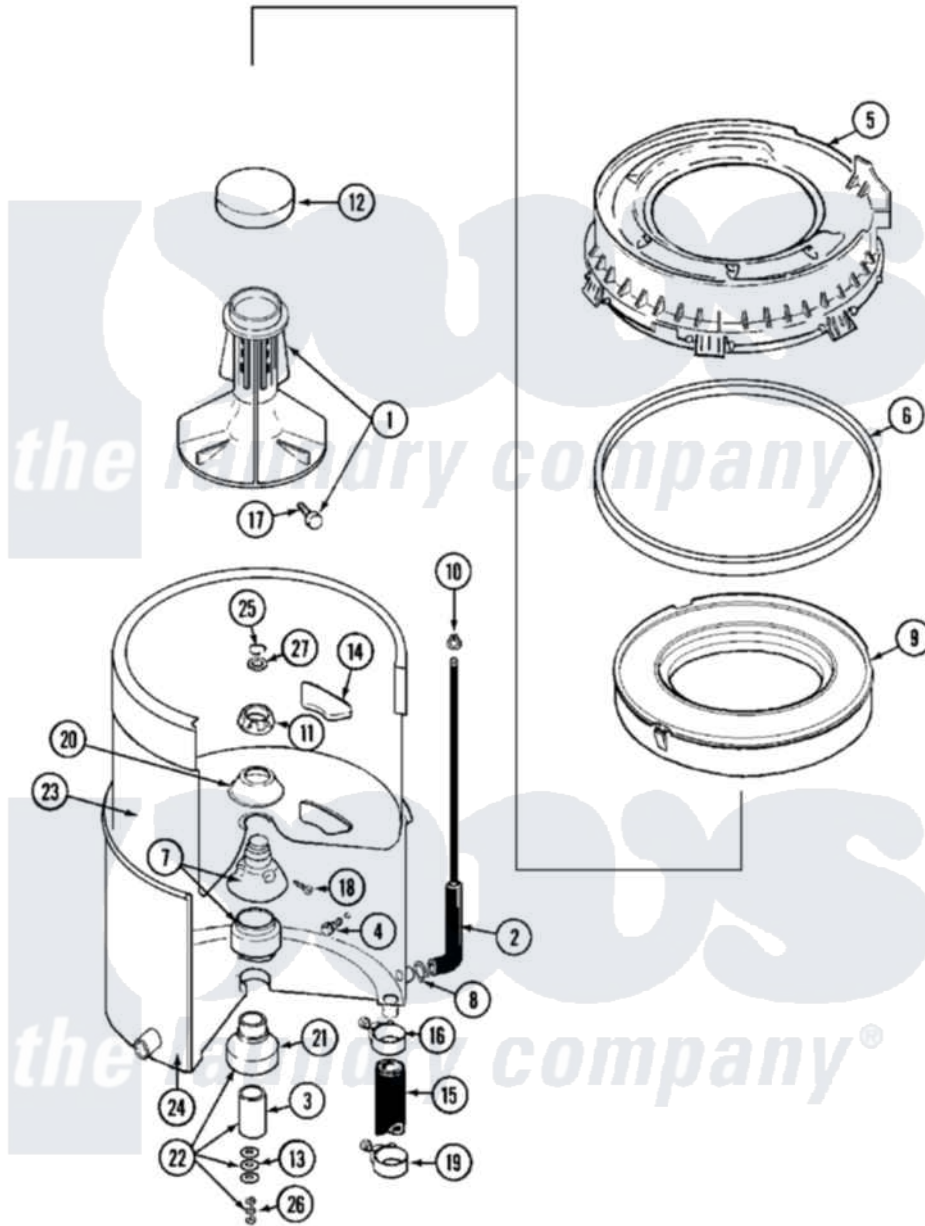

Maytag MAT12PDABL 05 - TUB

Maytag Residential Maytag MAT12PDABL Washer Parts Parts Diagram 05 - TUB
 Click on the part number to view part

| Item | Original Part Number | Replaced By | Status | Part Description |
|------|--------------------------|---------------------------|--------|----------------------------|
| 001 | 208543 | | | Agitator |
| 002 | 212942 | 22001619 | | Tube, Water Level Switch |
| 003 | 211130 | | | Bearing Liner, Tub Bearing |
| 004 | 200744 | W10175939 | | Bolt |
| " | 205254 | W10175938 | | Bolt |
| 005 | 12001270 | | | Kit, Injector Acc. |
| 006 | Y22001201 | 22001007 | | Gasket, Cover To Tub |
| 007 | 22001648 | 6-2095720 | | Mounting S |
| 008 | 211641 | | | Clamp, 1-1/16" |
| 009 | 22001142 | | | Ring, Balance |
| 010 | 410296 | 596669 | | Clamp, Manifold |
| 011 | 211047 | 6-2110472 | | Nut- Clamp |
| 012 | 215532 | | | Cap, Agitator |
| 013 | 211100 | | | Washer, Outer Tub |
| 014 | 215980 | | | Plug, Filter Hole |
| 015 | Y212989 | | | Hose, Outer Tub To Pump |

| | | | |
|-----|--------------------------|---------------------------|-----------------------------|
| 016 | 22001640 | 285655 | Clamp, Hose |
| 017 | 206478 | Not Available | SCREW & WASHER FOR AGITATOR |
| 018 | 22001423 | | Set Screw, Mounting Stem |
| 019 | 22001640 | 285655 | Clamp, Hose |
| 020 | 211210 | | Washer, Clamping Nut |
| 021 | 200824 | 6-2040130 | Tub Bearin |
| 022 | 204013 | 6-2040130 | Tub Bearin |
| 023 | 22001141 | Y2201881 | Tub, Inner Short White SP |
| 024 | 22001115 | 22003312 | Tub, Outer |
| 025 | Y015667 | | Retaining Ring |
| 026 | Y054867 | | Washer, Lock |
| 027 | Y015666 | | Washer, Retaining - |