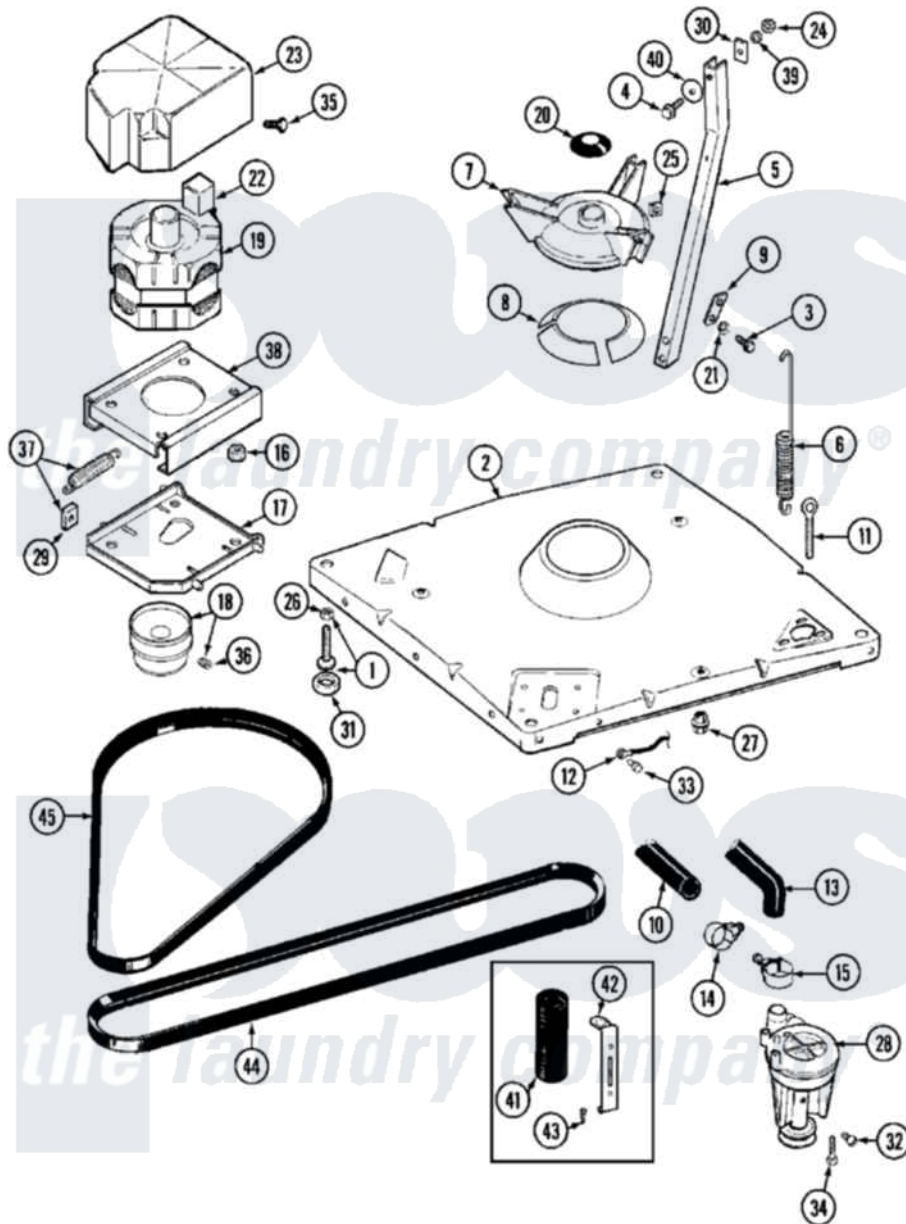

Maytag MAT12PDABL 06 - BASE

Maytag [Residential Maytag MAT12PDABL Washer Parts](#) Parts Diagram 06 - BASE
 Click on the part number to view part

Item	Original Part Number	Replaced By	Status	Part Description
001	Y302699	22003428		Leg, Adjustable
002	22001172	22002150		Base
003	Y015627			Screw- Hex
004	200744	W10175939		Bolt
"	205254	W10175938		Bolt
005	213100		Not Available	PART NOT USED
006	22001300			Spring, Centering
007	203725			Damper W/Bolt And Clip
008	203956			Damper Pad Kit
009	213073			Washer, Double Brace
010	22001816			Hose, Drain
011	216416			Bolt, Eye/Centering Spring
012	901220			Ground Wire
013	Y212989			Hose, Outer Tub To Pump
014	Y22001820	285655		Clamp, Hose
015	22001640	285655		Clamp, Hose

016	Y311426	3400029	Nut, Adapter Plate
017	22001301		Mount, Motor Lower-Assembly
018	200816	6-2008160	Pulley- MO
019	201805	12002351	Motor-Drve
020	22001511	22002954	Deflector, Water
021	911852	486009	Lockwasher
022	205131		Switch, Motor External Start
"	205132	Not Available	SWITCH, MOTOR EXTERNAL START No.201664-14,205463-4 & 201800-4
"	206505	Not Available	PROD. No.201664-15, & No.205463-3.
"	NLA	Not Available	SWITCH, MOTOR EXTERNAL START
023	215098		Shield, Motor
024	Y052734		Nut, Carrage Bolts And Bracket
025	Y052785		Nut, Brace To Damper
026	210385		Lock Nut For Adjustable Leg
027	211949		Nut, Adjustment Eyebolt
028	202203	6-2022030	Pump As Pa
029	Y204998	205000	Roller And Spring Kit 4+Spr
030	212979	Not Available	WASHER, TUB BRACE
031	210684		Foot, Adjustable Leg
032	Y015408	22003235	Screw, Bearing Insert
033	210186	3370225	Screw
034	211880		Screw, HeX Head No.10 X 1/2 Inc
035	213121	3400111	Screw, 12-14 X 5/8
036	Y053241		Set Screw, Motor Pulley
037	205000		Roller And Spring Kit 4+Spr
038	214956		Motor Mount Assembly
039	Y054867		Washer, Lock
040	211100		Washer, Outer Tub
044	211124		Part Not Used
045	211125		V Belt, Drive Pulley