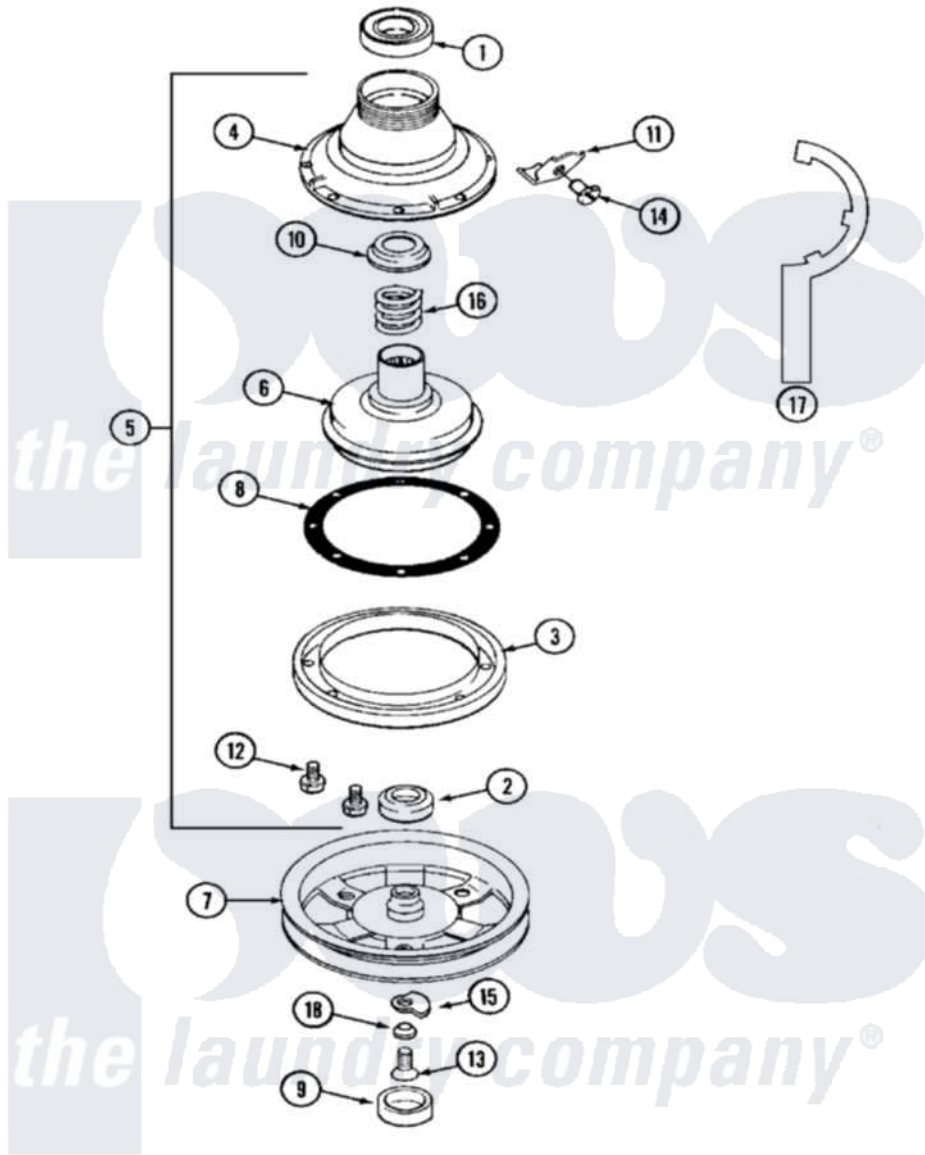

Maytag MAT12PDABL 08 - CLUTCH & BRAKE

Maytag Residential Maytag MAT12PDABL Washer Parts Parts Diagram 08 - CLUTCH & BRAKE
 Click on the part number to view part

Item	Original Part Number	Replaced By	Status	Part Description
001	Y200720	22003441		Bearing, Rear
002	200835			Bearing, Brake Rotor
003	211043	6-2011900		Brake Asse
004	211045	6-2011900		Brake Asse
005	201190	6-2011900		Brake Asse
006	201126	6-2011900		Brake Asse
007	211059	6-2301530		Pulley
"	22002431	6-2301550		Pulley Assembly
"	22002432			Pulley Assembly
008	211042	6-2011900		Brake Asse
009	22002428			Cover, Dust
"	NLA		Not Available	CAP, OIL RETAINER
010	211039	6-2011900		Brake Asse
011	213325			Clip, Retaining
012	211000			SCREW, BRAKE DRUM (HEX HEAD)
013	211375	681582		Screw

014	213326		Bolt, Sems Retaining Clip
015	211089		Lug, Stop Pulley
016	211041	6-2011900	Brake Asse
017	Y038315	038315	Tool
018	211090	22003555	Washer, Stop Lug