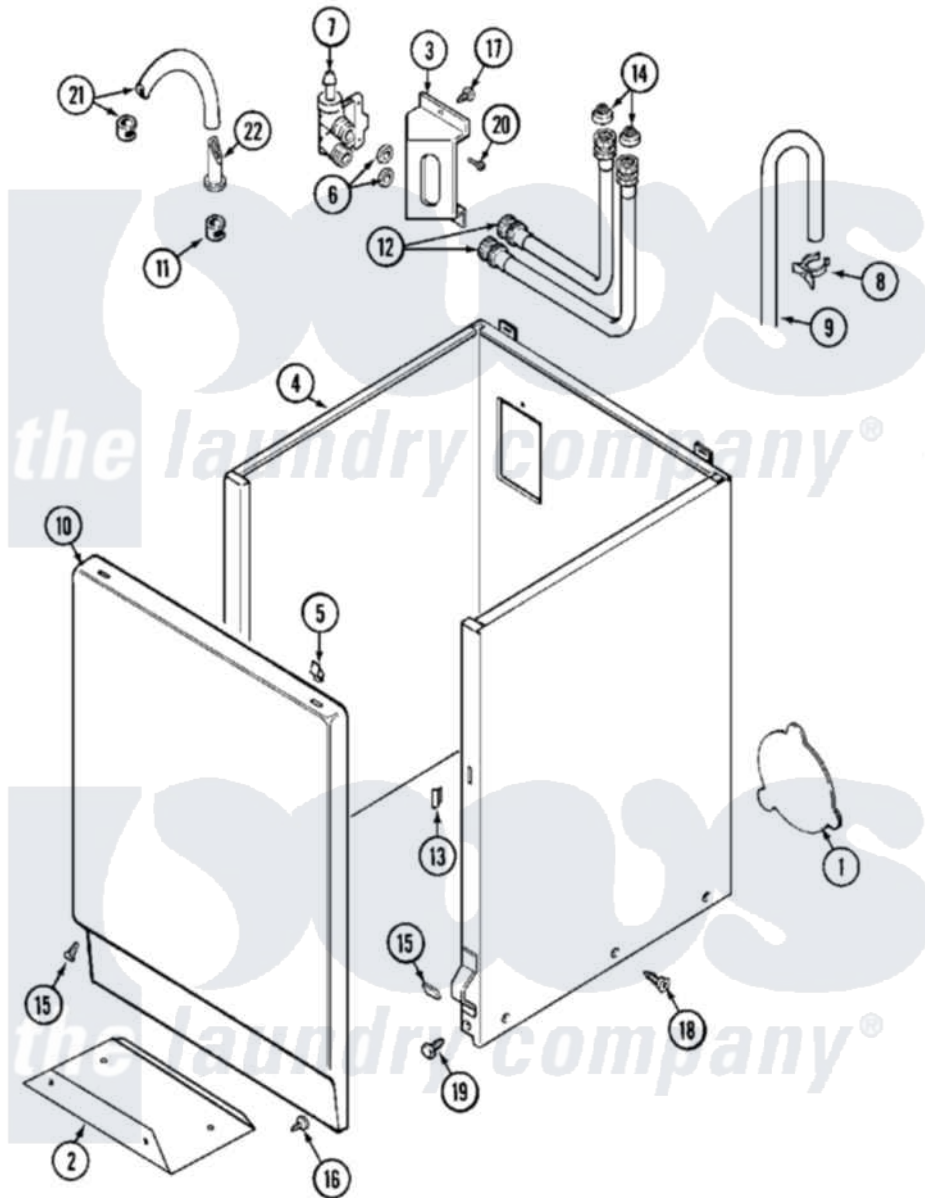

# Maytag MAT12PDABL 10 - CABINET (MAT12PDAG/PDEG/PSAG)

Maytag Residential Maytag MAT12PDABL Washer Parts Diagram 10 - CABINET (MAT12PDAG/PDEG/PSAG)  
 Click on the part number to view part

Item	Original Part Number	Replaced By	Status	Part Description
001	211294	<a href="#">90767</a>		Screw, 8A X 3/8 HeX Washer Head Tapping
"	212985	<a href="#">22002924</a>		Plate, Access
"	NLA		Not Available	PLATE, ACCESS
002	<a href="#">213846</a>			Guard, Belt
003	214812	<a href="#">22002361</a>		Bracket, Water Valve
"	22003217	<a href="#">3370225</a>		Screw
004	<a href="#">22001995</a>			Screw Note: Screw, Tumbler Front And Shroud
"	<a href="#">22002381</a>			V-Bracket
"	<a href="#">22002382</a>			Fastener, V-Bracket
"	NLA		Not Available	CABINET (WHT)
005	<a href="#">22001650</a>			Fastener, Spring
006	<a href="#">Y013783</a>			Washer, Inlet Hose
007	205161	<a href="#">489503</a>		Clamp
"	214337	<a href="#">96160</a>		Screen
"	<a href="#">22001604</a>			Valve, Water 120V 60Hz

008	22001815	<a href="#">22002765</a>	Clip, Hose
009	<a href="#">22001816</a>		Hose, Drain
"	22002700	<a href="#">22003410</a>	Hose, Drain
"	22002701	<a href="#">22003814</a>	Retainer, Drain Hose
010	22001803	Not Available	PANEL, FRONT (WHT)
"	33001268	Not Available	PAD, DOOR
011	205161	<a href="#">489503</a>	Clamp
012	208100	<a href="#">76313</a>	Hosefill
013	214376	<a href="#">22002331</a>	Spacer, Front Panel
014	200961	<a href="#">12001413</a>	Strainer And Washer Kit
015	<a href="#">213325</a>		Clip, Retaining
"	<a href="#">22001496</a>		Front Panel Fastener And Screw
016	211294	<a href="#">90767</a>	Screw, 8A X 3/8 HeX Washer Head Tapping
017	212276	<a href="#">W10116760</a>	Screw
018	<a href="#">213007</a>		Xfor Cabinet See Cabinet, Back
019	213121	<a href="#">3400111</a>	Screw, 12-14 X 5/8
"	213122	<a href="#">27001200</a>	Screw
020	<a href="#">Y313561</a>		Screw---NA
021	22001608	<a href="#">22001954</a>	Injector Hose And Clamp Kit
022	<a href="#">22001900</a>		Preventer, Back Flow