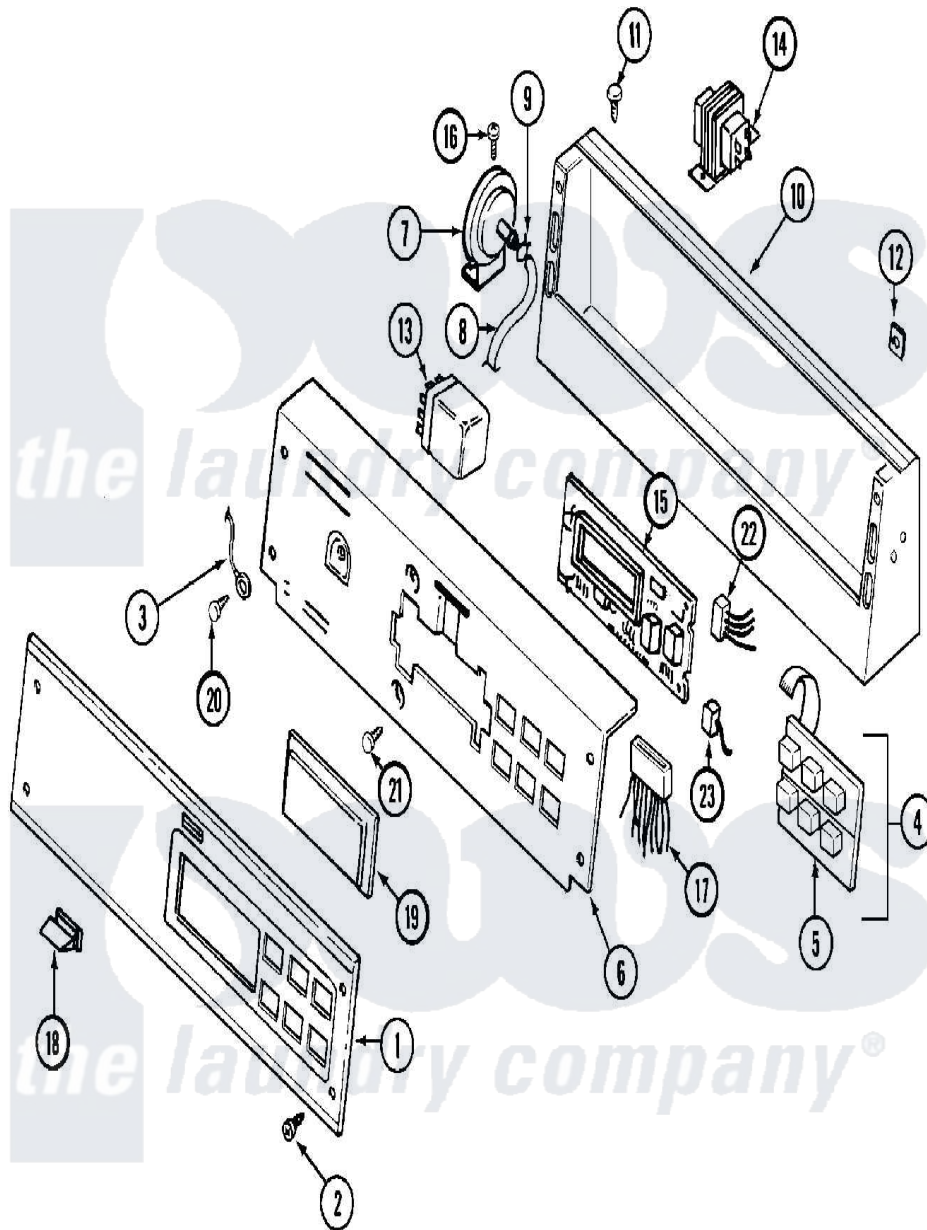

Maytag MAT12PDBAL 01 - CONTROL PANEL

Maytag Residential Maytag MAT12PDBAL Washer Parts Parts Diagram 01 - CONTROL PANEL
 Click on the part number to view part

Item	Original Part Number	Replaced By	Status	Part Description
001	22001958	22004305		Facia, Pd/Ps
002	215506			Screw, Control Panel Overlay
003	22001959			Wire, Ground
004	206808	W10135389		Push Button And Switch Assembly
"	215526			Screw, Circuit Board
005	215517	W10131113		Push Button
006	206780			Control Cover Assembly
"	22001964	22002904		Bracket, Back
007	22001308			Switch, Water Level
008	22001619			Tube, Water Level Switch
009	410296	596669		Clamp, Manifold
010	206780			Control Cover Assembly
"	206780L	206780		Control Cover Assembly
"	22003091			Console
"	22003092			Console
011	212276	W10116760		Screw

012	215003		Fastener, Panel And Bracket
013	206421		Relay, Motor Reversing
"	206824	W10133335	Relay, Motor
014	211294	90767	Screw, 8A X 3/8 HeX Washer Head Tapping
"	22001960		Transformer
"	Y313559		Screw
015	22001511	22002954	Deflector, Water
"	22001955	22004222	Commercial D.C. Control Board
"	33001204		Stand-Off, Ccontrol Board
"	912077		Locknut, Reader Harness
"	NLA	Not Available	KIT, BATTERY & SUPPORT
016	211294	90767	Screw, 8A X 3/8 HeX Washer Head Tapping
017	22001963		Wire Harness, Main
"	22002699	902577	Capacitor, Thermostat
"	22002986		Wire Harness, Main
"	314531		Connector, Edgeboard
"	Y312953		Terminal, Edgeboard
018	214610		Bumper, Lid
019	22001962	W10131114	Cover, Display
020	210186	3370225	Screw
021	215527	W10140652	Screw, 6-20 X 1/2
022	22001965		Optic Switch Assembly
"	NLA	Not Available	CONNECTOR, EDGEBOARD- ---NA
023	22001361		Connector, Edgeboard
"	22001966		Harness, Sensor Switch