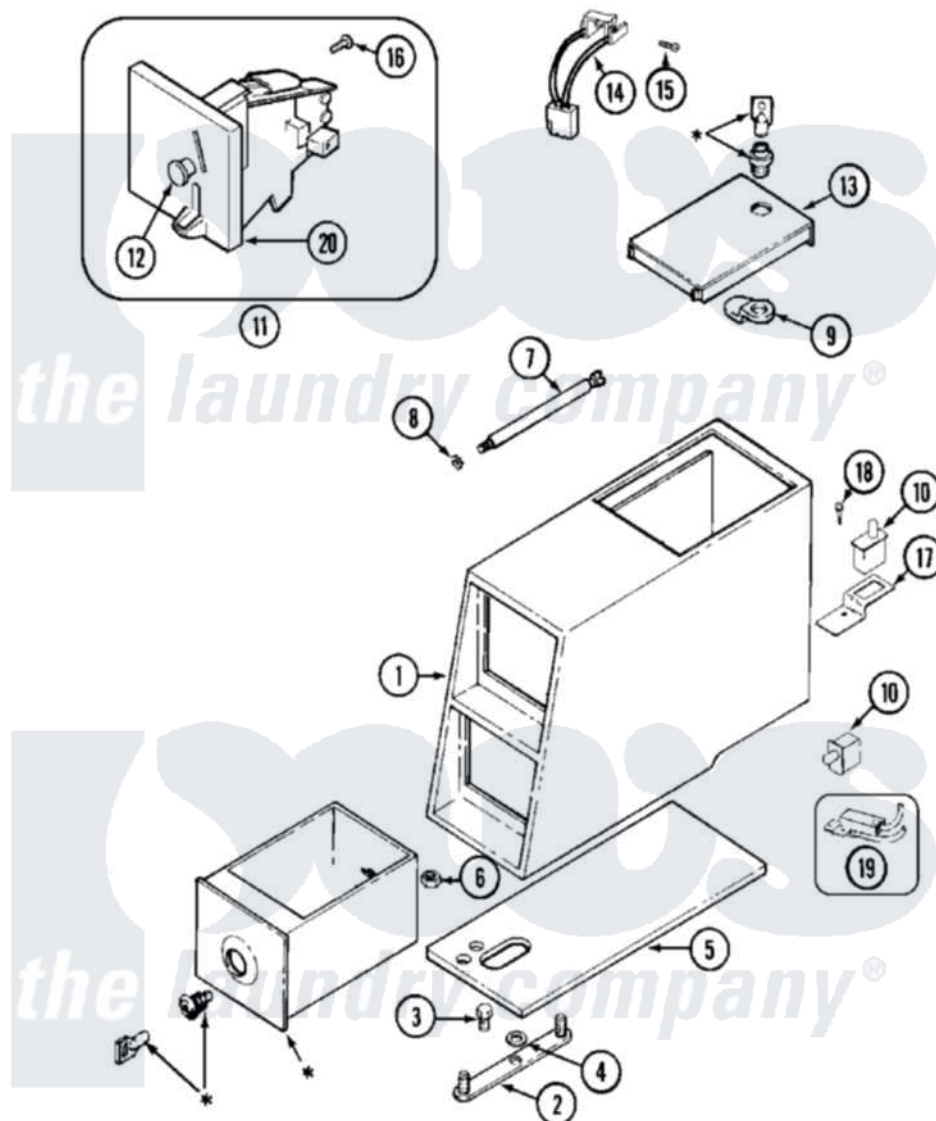

Maytag MAT12PDBAL 02 - CONTROL CENTER

* CONTACT YOUR COMMERCIAL LAUNDRY DISTRIBUTOR

Maytag [Residential Maytag MAT12PDBAL Washer Parts](#) Parts Diagram 02 - CONTROL CENTER
 Click on the part number to view part

Item	Original Part Number	Replaced By	Status	Part Description
001	22002480			Vault, Coin PD Coin Drop Supplied By Dist.
"	22002481	22002480		Vault, Coin PD Coin Drop Supplied By Dist.
002	22001810		Not Available	STRAP, MOUNTING
003	211294	90767		Screw, 8A X 3/8 HeX Washer Head Tapping
004	910309			Washer, Mounting Strap
005	22001870			Gasket, Coin Vault
"	22001874			Gasket, Coin Vault
006	Y052740	62739		Nut, Lock
007	213035			Bolt, Locking
008	910181			Lockwasher, Terminal Block
009	NLA		Not Available	CAM, LOCKING
010	33001250			Switch, Vault And Service Door
"	912012	3400409		Screw
011	22001873	22004112		Coin Drop Greenwald Us.25

"	22001875		Coin Drop Assembly-Dual
"	22002144		Single Faceplate
"	22002535	W10133245	Dual Coin Drop Assembly
"	22003815		Dual Faceplate
"	22004112		Coin Drop Greenwald Us.25
012	216200		Face Plate Return Button
013	22001910	22003679	Timer Access Door Assembly
"	22001911	22003692	Timer Access Door Assembly
014	22001965		Optic Switch Assembly
015	314665		Screw, Switch Assembly
016	216068		Screw, Coin Drop
017	22001404		Bracket, Service Switch
018	212276	W10116760	Screw
019	22001966		Harness, Sensor Switch
020	22002144		Single Faceplate
"	33002647		Single Faceplate Assembly