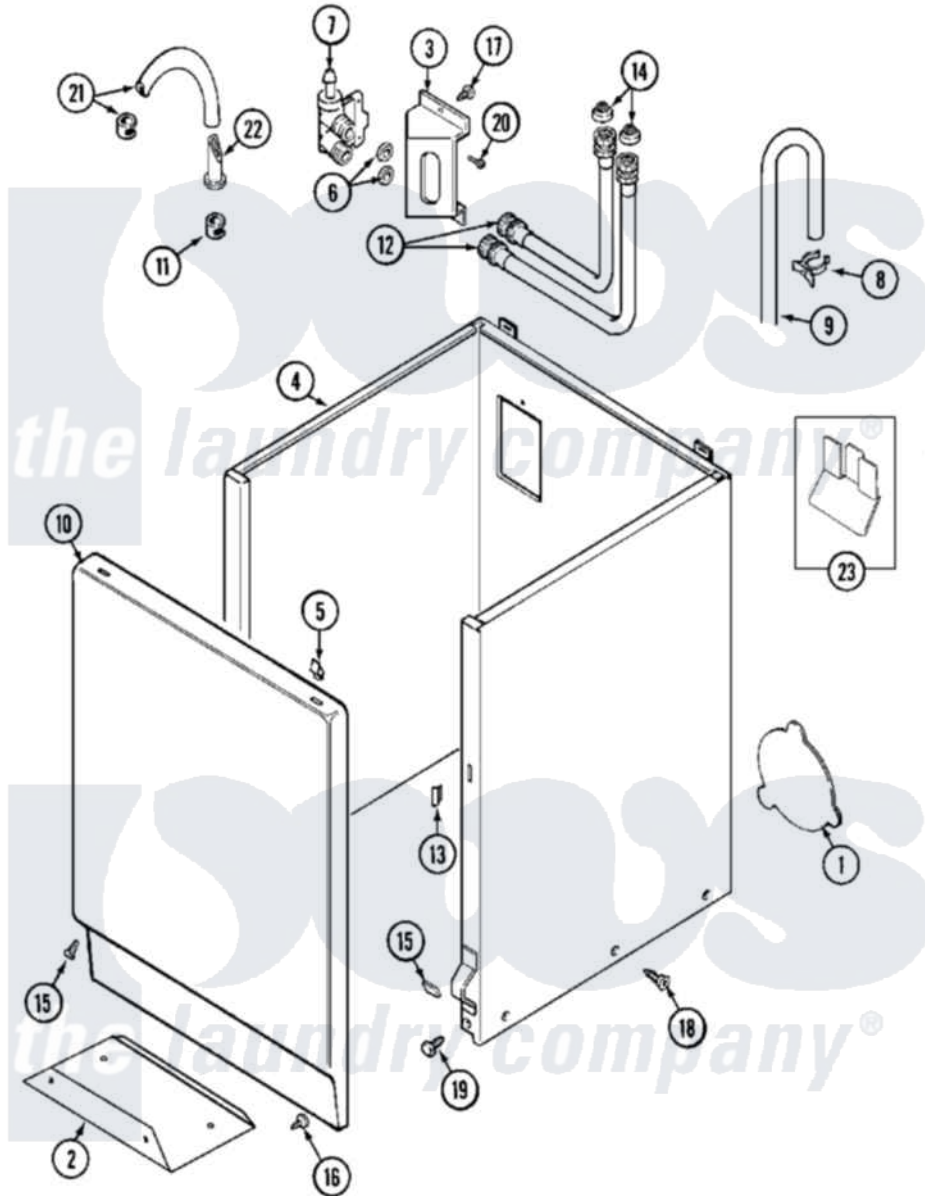

Maytag MAT12PDBAL 03 - CABINET

Maytag [Residential Maytag MAT12PDBAL Washer Parts](#) Parts Diagram 03 - CABINET
 Click on the part number to view part

Item	Original Part Number	Replaced By	Status	Part Description
001	211294	90767		Screw, 8A X 3/8 HeX Washer Head Tapping
"	212985	22002924		Plate, Access
"	NLA		Not Available	PLATE, ACCESS
002	213846			Guard, Belt
003	214812	22002361		Bracket, Water Valve
"	22003217	3370225		Screw
004	22001972			Clip, Cabinet
"	22001995			Screw Note: Screw, Tumbler Front And Shroud
"	22002381			V-Bracket
"	22002382			Fastener, V-Bracket
"	NLA		Not Available	CABINET (WHT)
005	22001650			Fastener, Spring
006	Y013783			Washer, Inlet Hose
007	205161	489503		Clamp
"	214337	96160		Screen

"	22001604		Valve, Water 120V 60Hz
008	22001815	22002765	Clip, Hose
009	22001816		Hose, Drain
"	22002700	22003410	Hose, Drain
"	22002701	22003814	Retainer, Drain Hose
010	22001803	Not Available	PANEL, FRONT (WHT)
"	22001804	22002653	Panel, Front
011	205161	489503	Clamp
012	205828	202860	Inlet Hose Assembly
013	214376	22002331	Spacer, Front Panel
014	200961	12001413	Strainer And Washer Kit
015	213325		Clip, Retaining
"	22001496		Front Panel Fastener And Screw
016	211294	90767	Screw, 8A X 3/8 HeX Washer Head Tapping
017	212276	W10116760	Screw
018	213007		Xfor Cabinet See Cabinet, Back
019	213121	3400111	Screw, 12-14 X 5/8
"	213122	27001200	Screw
020	Y313561		Screw----NA
021	22001608	22001954	Injector Hose And Clamp Kit
022	22001900		Preventer, Back Flow
023	22001972		Clip, Cabinet