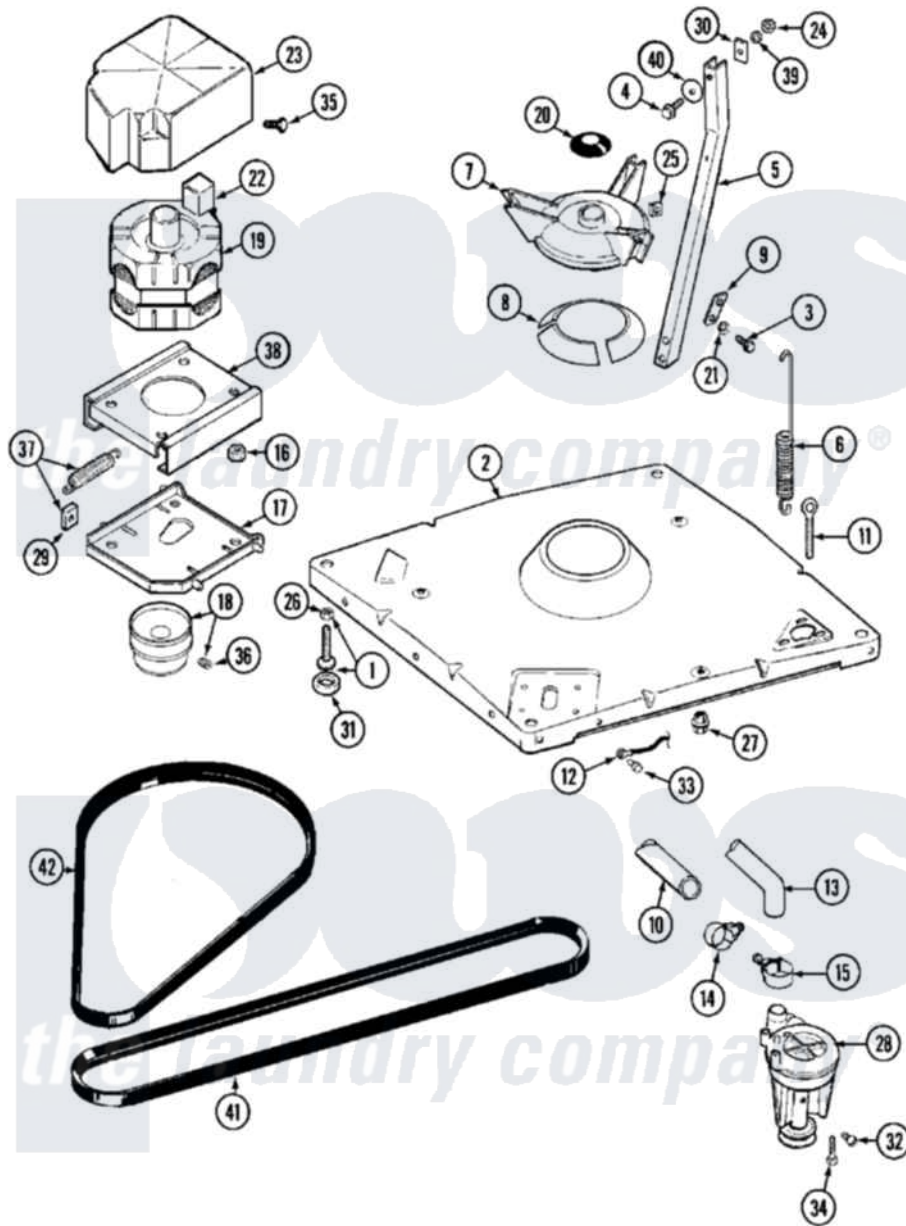

Maytag MAT12PDBAL 05 - BASE

Maytag [Residential Maytag MAT12PDBAL Washer Parts](#) Parts Diagram 05 - BASE
 Click on the part number to view part

Item	Original Part Number	Replaced By	Status	Part Description
001	Y302699	22003428		Leg, Adjustable
002	22001172	22002150		Base
003	Y015627			Screw- Hex
004	200744	W10175939		Bolt
"	205254	W10175938		Bolt
005	213100		Not Available	PART NOT USED
006	22001300			Spring, Centering
007	203725			Damper W/Bolt And Clip
008	203956			Damper Pad Kit
009	213073			Washer, Double Brace
010	22001816			Hose, Drain
011	216416			Bolt, Eye/Centering Spring
012	901220			Ground Wire
013	Y212989			Hose, Outer Tub To Pump
014	Y22001820	285655		Clamp, Hose
015	22001640	285655		Clamp, Hose

016	Y311426	3400029	Nut, Adapter Plate
017	22001301		Mount, Motor Lower-Assembly
018	200816	6-2008160	Pulley- MO
019	201805	12002351	Motor-Drve
020	22001511	22002954	Deflector, Water
021	911852	486009	Lockwasher
022	205131		Switch, Motor External Start
"	205132	Not Available	SWITCH, MOTOR EXTERNAL START No.201664-14,205463-4 & 201800-4
"	206505	Not Available	PROD. No.201664-15, & No.205463-3.
"	NLA	Not Available	SWITCH, MOTOR EXTERNAL START
023	215098		Shield, Motor
024	Y052734		Nut, Carrage Bolts And Bracket
025	Y052785		Nut, Brace To Damper
026	210385		Lock Nut For Adjustable Leg
027	211949		Nut, Adjustment Eyebolt
028	202203	6-2022030	Pump As Pa
029	Y204998	205000	Roller And Spring Kit 4+Spr
030	212979	Not Available	WASHER, TUB BRACE
031	210684		Foot, Adjustable Leg
032	Y015408	22003235	Screw, Bearing Insert
033	210186	3370225	Screw
034	211880		Screw, HeX Head No.10 X 1/2 Inc
035	213121	3400111	Screw, 12-14 X 5/8
036	Y053241		Set Screw, Motor Pulley
037	205000		Roller And Spring Kit 4+Spr
038	214956		Motor Mount Assembly
039	Y054867		Washer, Lock
040	211100		Washer, Outer Tub
041	211124		Part Not Used
042	211125		V Belt, Drive Pulley