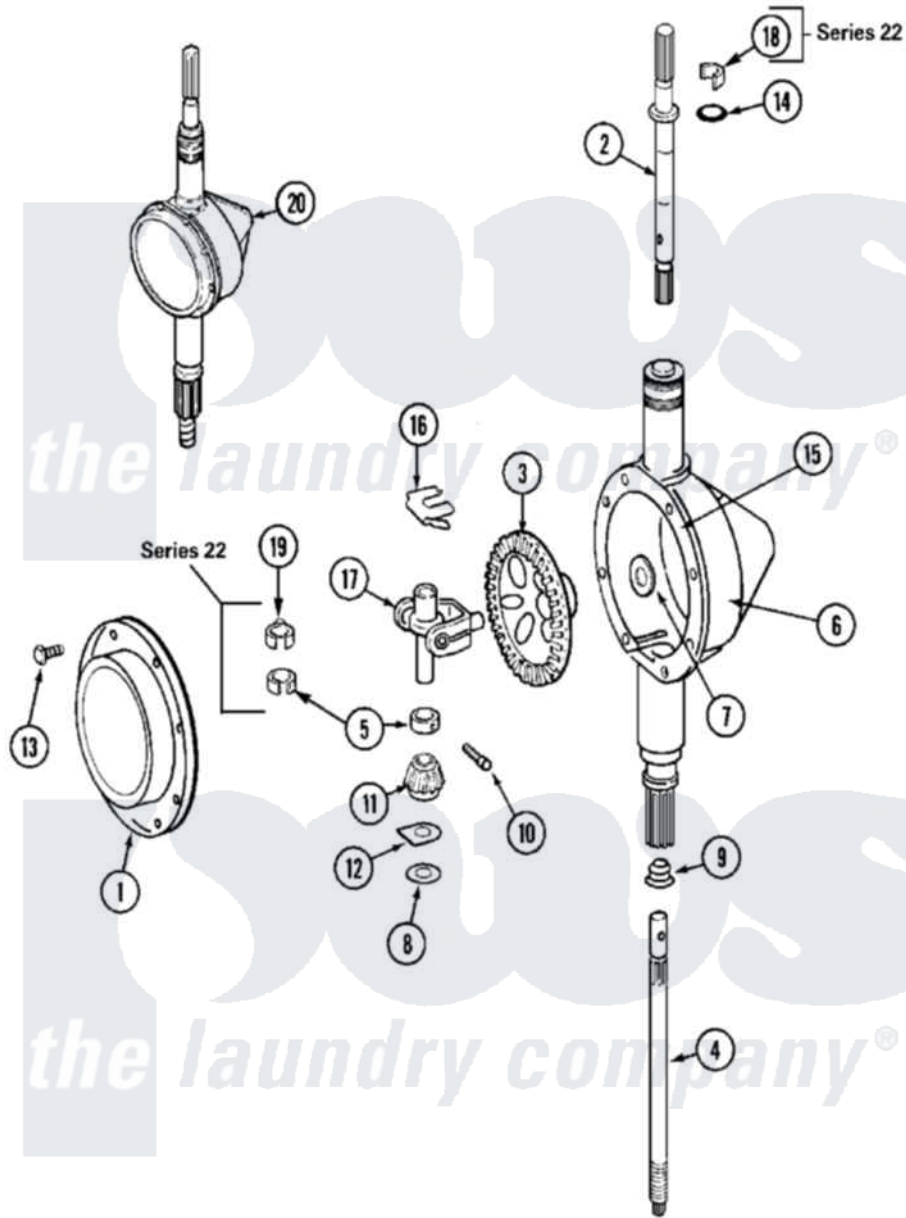

Maytag MAT12PDBAL 06 - TRANSMISSION

Maytag [Residential Maytag MAT12PDBAL Washer Parts](#) Parts Diagram 06 - TRANSMISSION
 Click on the part number to view part

Item	Original Part Number	Replaced By	Status	Part Description
001	206628			Cover, Transmission
002	207153	6-2097820		Kit- Shaft
"	22002415	6-2168983		Shaft- Agi
003	206713	6-2067130		Gear- Beve
004	22002343	6-2300060		Shaft- Cen
"	NLA		Not Available	SHAFT, CENTER
005	215415		Not Available	COLLAR, LOWER
"	22002353			Collar, Center Shaft
006	206625	6-2097790		Transmison
"	22002537			Housing, Transmission
"	Y056080	6-0560800		Oil
007	215394			Washer, Bevel Gear
008	211483	6-2114830		Washer- SP
009	206602	207843		Lip Seal Repair Kit
010	W10124350		Not Available	NOT REQUIRED PART OR SEE NOTE
"	Y206629			Pin, Collar

011	215401	W10221114	Pinion
012	215395		Plate, Clutch
013	215417	Not Available	SCREW, TRANSMISSION COVER
014	210690		Seal, Rubber
"	22002417		O-Ring Agitator Shaft
015	Y058700	675652	Adhesive
016	215581		Spring, Agitator Shaft
"	W10124350	Not Available	NOT REQUIRED PART OR SEE NOTE
017	206685	6-2066850	Yoke
018	206708	6-2097790	Transmison
"	22002340		Collar, Agitator Shaft
019	22002340		Collar, Agitator Shaft
020	22002127	6-2097790	Transmison