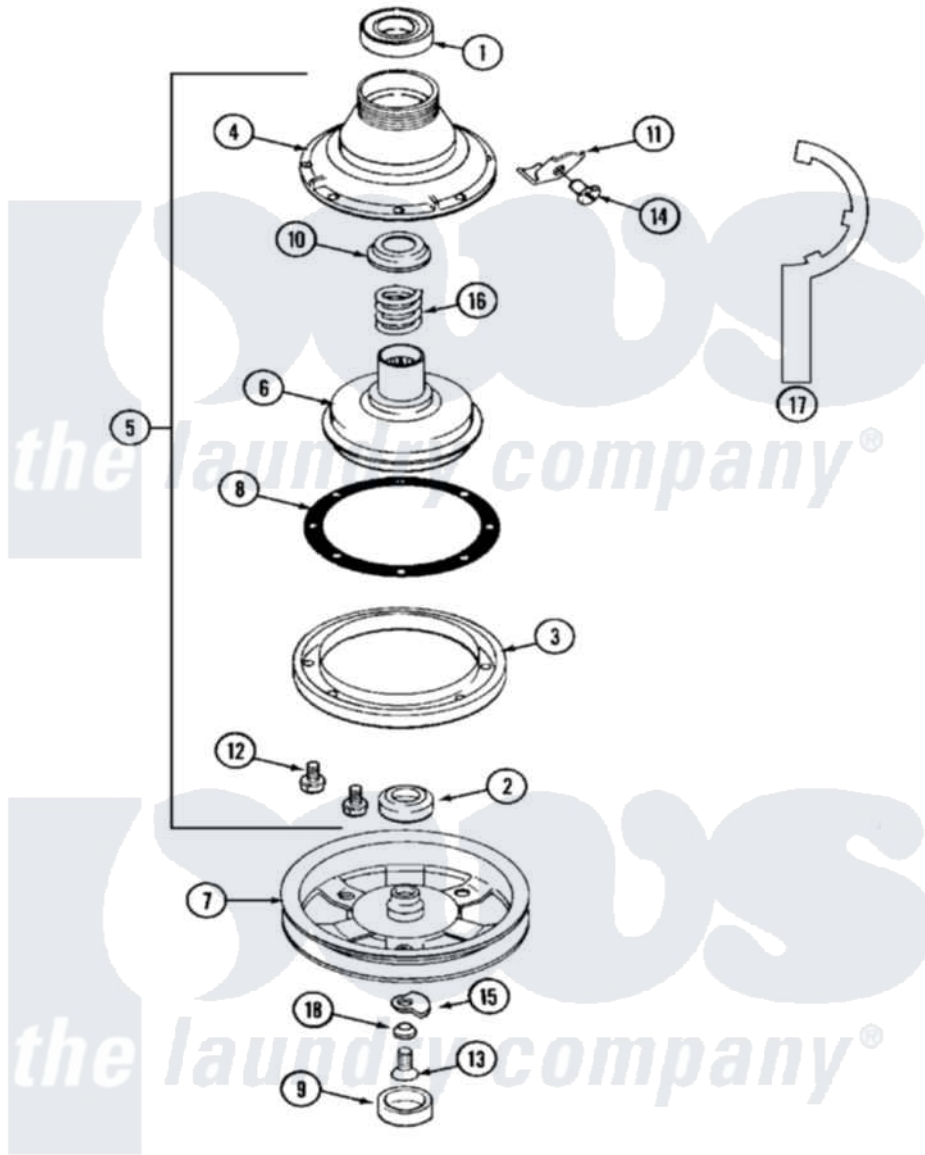

Maytag MAT12PDBAL 07 - CLUTCH & BRAKE

Maytag [Residential Maytag MAT12PDBAL Washer Parts](#) Parts Diagram 07 - CLUTCH & BRAKE
 Click on the part number to view part

Item	Original Part Number	Replaced By	Status	Part Description
001	Y200720	22003441		Bearing, Rear
002	200835			Bearing, Brake Rotor
003	211043	6-2011900		Brake Asse
004	211045	6-2011900		Brake Asse
005	201190	6-2011900		Brake Asse
006	201126	6-2011900		Brake Asse
007	211059	6-2301530		Pulley
"	22002431	6-2301550		Pulley Assembly
008	211042	6-2011900		Brake Asse
009	22002428			Cover, Dust
"	NLA		Not Available	CAP, OIL RETAINER
010	211039	6-2011900		Brake Asse
011	213325			Clip, Retaining
012	211000			SCREW, BRAKE DRUM (HEX HEAD)
013	211375	681582		Screw
014	213326			Bolt, Sems Retaining Clip

015	211089		Lug, Stop Pulley
016	211041	6-2011900	Brake Asse
017	Y038315	038315	Tool
018	211090	22003555	Washer, Stop Lug