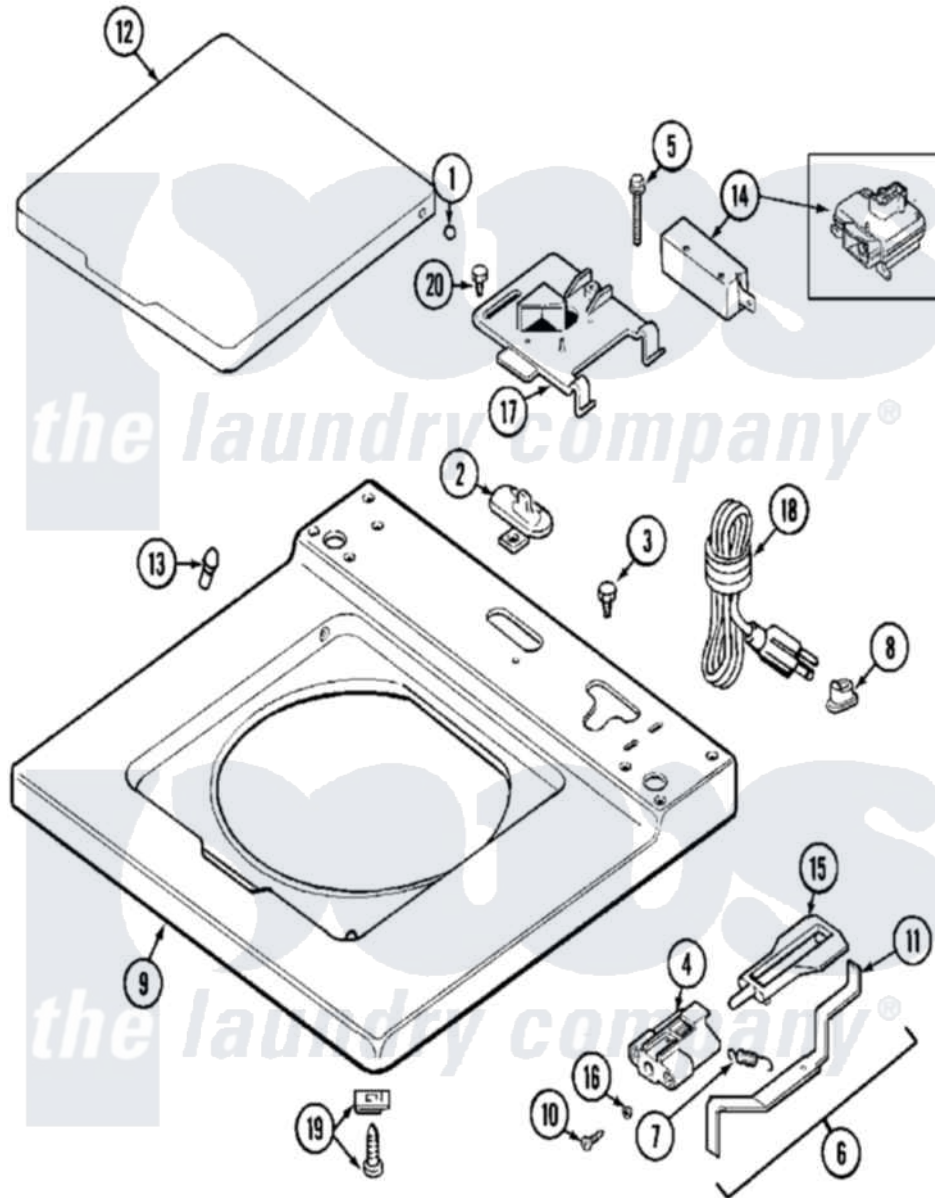

Maytag MAT12PDBAL 08 - TOP

Maytag [Residential Maytag MAT12PDBAL Washer Parts](#) Parts Diagram 08 - TOP
 Click on the part number to view part

Item	Original Part Number	Replaced By	Status	Part Description
001	211726			Hinge, Ball Lid
002	207159	489355		Screw, 8 X 1/2
"	22001298			Cap, Top Cover
003	210186	3370225		Screw
004	22002135			Bracket, Unbalance
005	213501			Screw, No.6-20 X 1-1/8 Inch
006	22001681			Unbalance Lever Assembly
"	22001969			Unbalance Lever Assembly
007	213720			Spring, Lid Switch
008	211881			Grommet, Cord Part Not Used- Gas Models Only
009	22001970			Cover Assembly, Top
"	22001971	22002888		Cover, Top
010	910182	25-7809		Screw, No.6-20 1/2 Flthd Torx
011	22001672			Lever, Unbalance
"	22001968			Lever, Unbalance
012	22001341			Lid W/Legend

"	22001342	22002656	Lid, With Legend
013	212716		Bumper, Lid
014	205415	279347	Switch-Lid
"	22001967	12001908	Switch-Lid
015	216255		Plunger, Lid Switch
016	211500		Washer, Bracket To Top Cover
017	22001678		Bracket, Switch And Fuse
018	22001549	22003062	Cord, Power
019	204445		Screw And Fastener Assembly
020	207159	489355	Screw, 8 X 1/2