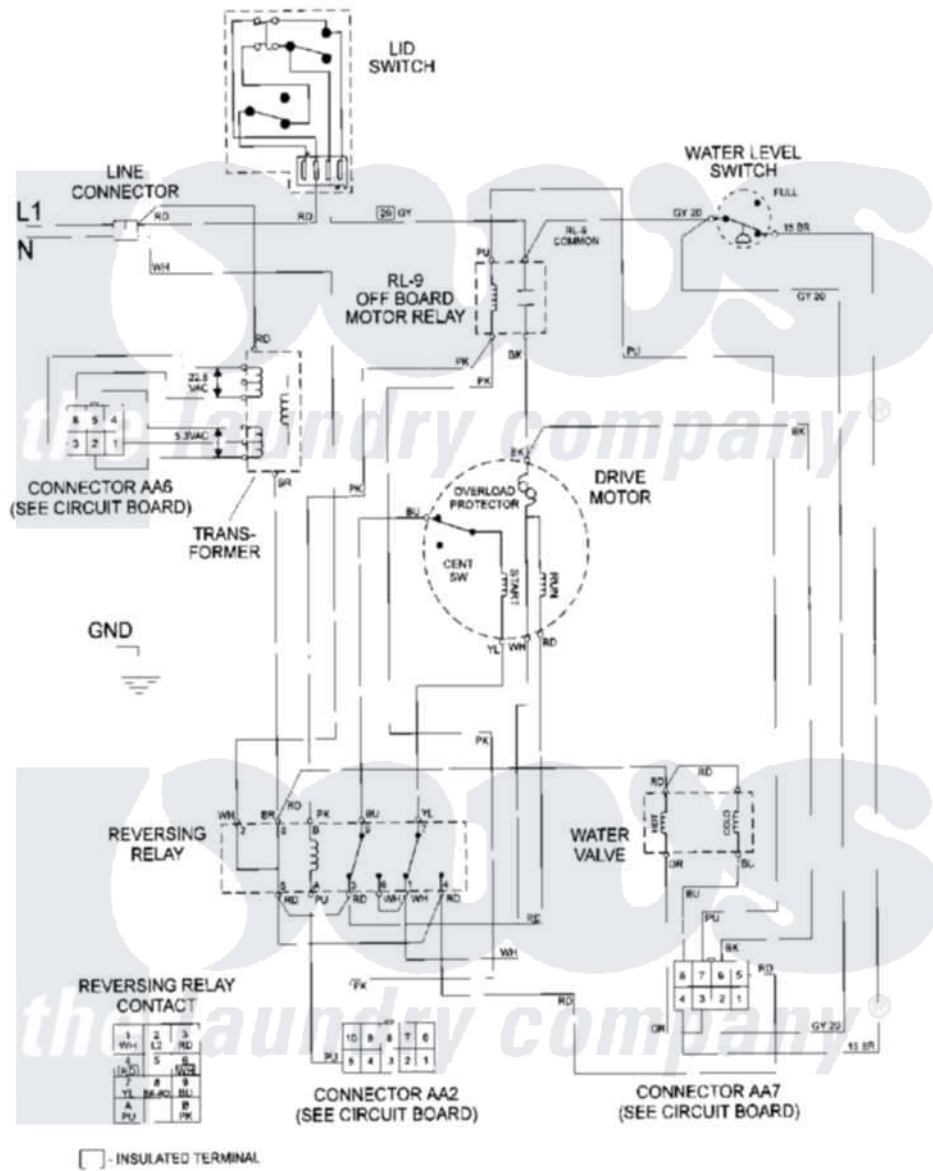

Maytag MAT12PDBAL 09 - WIRING INFORMATION

[Maytag Residential Maytag MAT12PDBAL Washer Parts](#) Parts Diagram 09 - WIRING INFORMATION
 Click on the part number to view part

| Item | Original Part Number | Replaced By | Status | Part Description |
|------|----------------------|-------------|---------------|--------------------|
| 001 | NLA | | Not Available | WIRING INFORMATION |