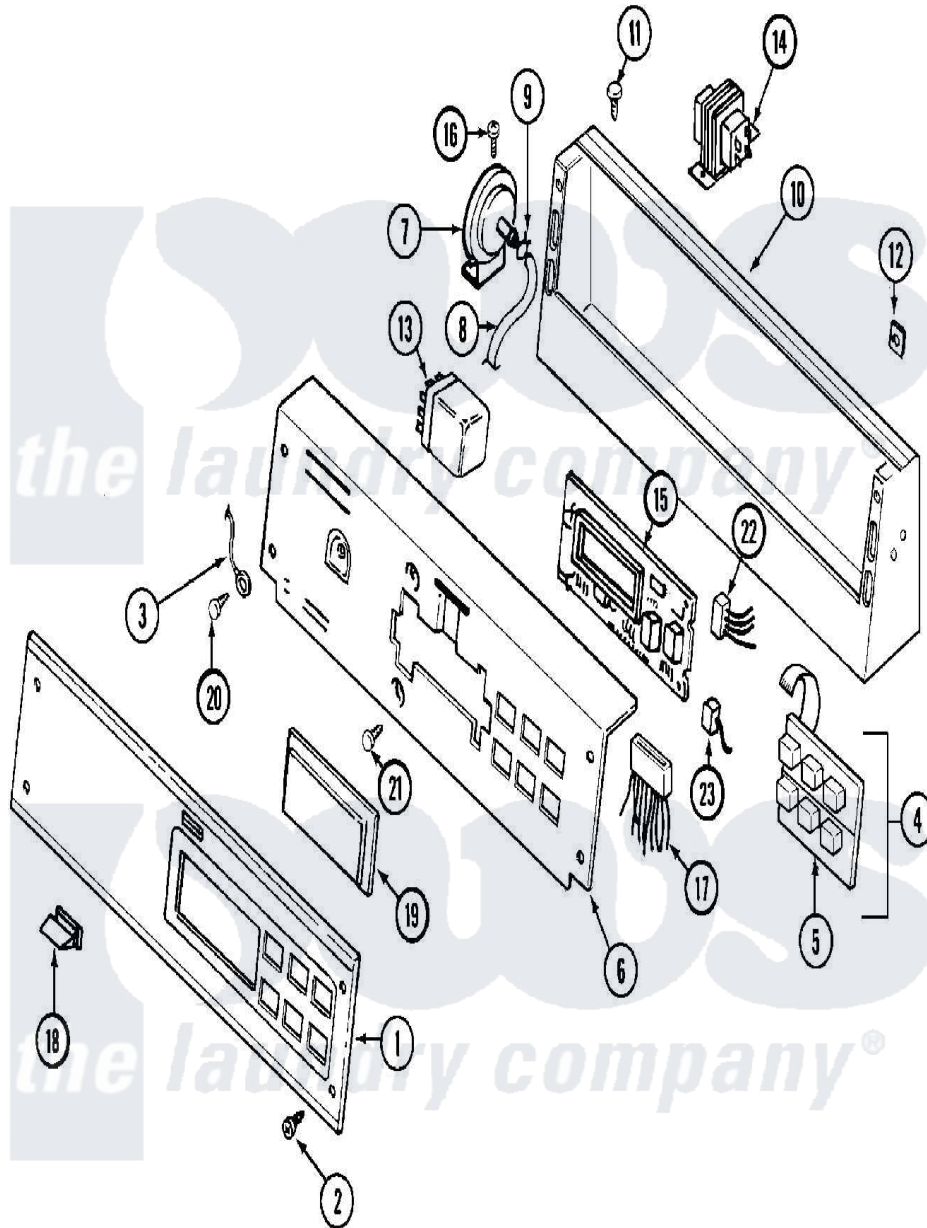

Maytag MAT12PDBAQ 01 - CONTROL PANEL (MAT12PDBAQ)

Maytag Residential Maytag MAT12PDBAQ Washer Parts Parts Diagram 01 - CONTROL PANEL (MAT12PDBAQ)
 Click on the part number to view part

Item	Original Part Number	Replaced By	Status	Part Description
001	22001958	22004305		Facia, Pd/Ps
002	215506			Screw, Control Panel Overlay
003	22001959			Wire, Ground
004	206808	W10135389		Push Button And Switch Assembly
"	215526			Screw, Circuit Board
005	215517	W10131113		Push Button
006	22002904			Bracket, Back
007	22001308			Switch, Water Level
008	22001619			Tube, Water Level Switch
009	410296	596669		Clamp, Manifold
010	22002884			Console
011	212276	W10116760		Screw
012	215003			Fastener, Panel And Bracket
013	206421			Relay, Motor Reversing
"	206824	W10133335		Relay, Motor
				Screw, 2A X 2/8 Hex Washer

014	211294	90767	Screw, 6A X 3/8 Hex Washer Head Tapping
"	22001960		Transformer
"	Y313559		Screw
015	22001511	22002954	Deflector, Water
"	22001955	22004222	Commercial D.C. Control Board
"	33001204		Stand-Off, Ccontrol Board
"	912077		Locknut, Reader Harness
"	NLA	Not Available	KIT, BATTERY & SUPPORT
016	211294	90767	Screw, 8A X 3/8 Hex Washer Head Tapping
017	22002699	902577	Capacitor, Thermostat
"	22002986		Wire Harness, Main
"	314531		Connector, Edgeboard
"	Y312953		Terminal, Edgeboard
018	214610		Bumper, Lid
019	22001962	W10131114	Cover, Display
020	210186	3370225	Screw
021	215527	W10140652	Screw, 6-20 X 1/2
022	22001965		Optic Switch Assembly
"	NLA	Not Available	CONNECTOR, EDGEBOARD- ---NA
023	22001361		Connector, Edgeboard
"	22001966		Harness, Sensor Switch