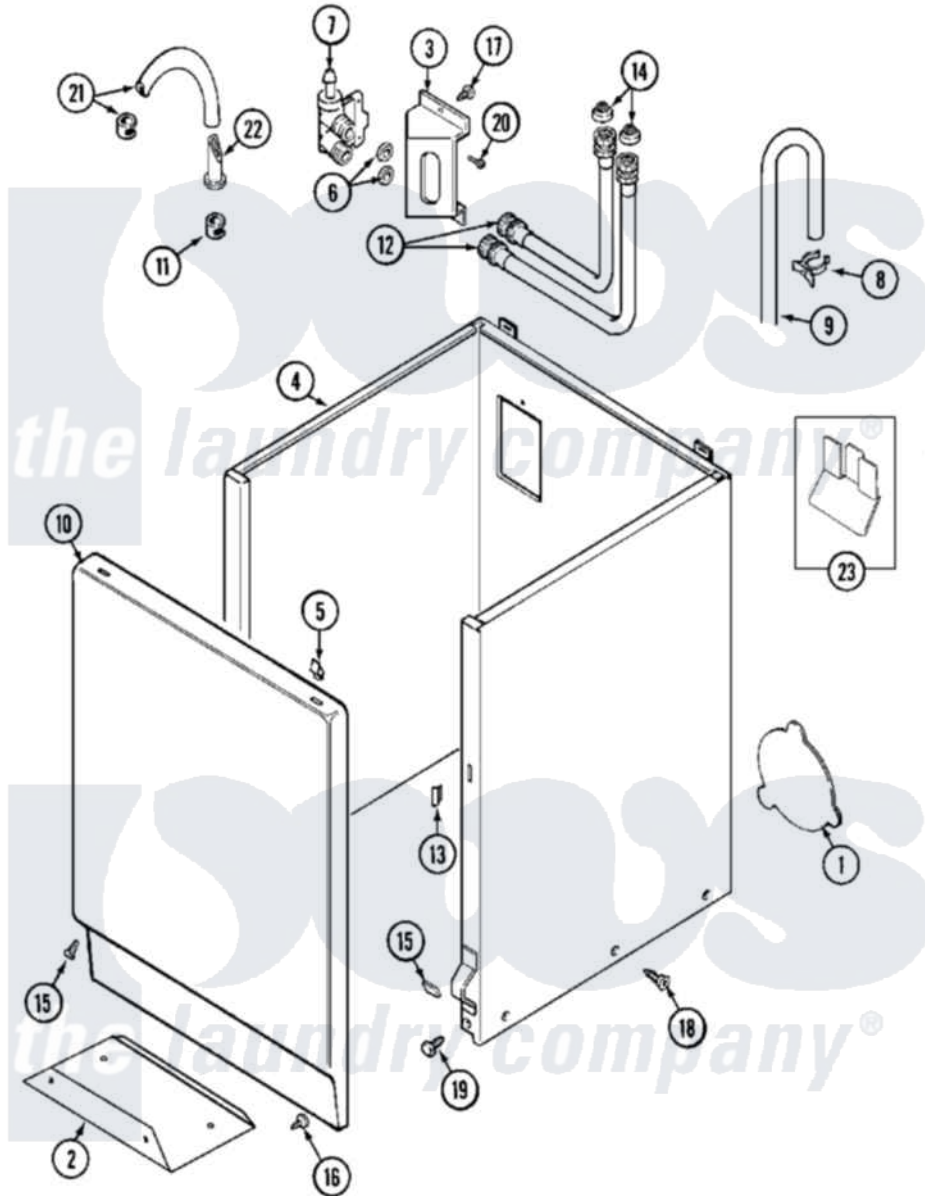

Maytag MAT12PDBAQ 04 - CABINET (MAT12PDBAQ)

Maytag [Residential Maytag MAT12PDBAQ Washer Parts](#) Parts Diagram 04 - CABINET (MAT12PDBAQ)
 Click on the part number to view part

Item	Original Part Number	Replaced By	Status	Part Description
001	211294	90767		Screw, 8A X 3/8 HeX Washer Head Tapping
"	212985	22002924		Plate, Access
"	NLA		Not Available	PLATE, ACCESS
002	213846			Guard, Belt
003	214812	22002361		Bracket, Water Valve
"	22003217	3370225		Screw
004	22001995			Screw Note: Screw, Tumbler Front And Shroud
"	22002381			V-Bracket
"	22002382			Fastener, V-Bracket
"	22002657		Not Available	CABINET ASSEMBLY (BSQ)
005	22001650			Fastener, Spring
006	Y013783			Washer, Inlet Hose
007	205161	489503		Clamp
"	214337	96160		Screen
"	22001604			Valve, Water 120V 60Hz

008	22001815	22002765	Clip, Hose
009	22001816		Hose, Drain
"	22002700	22003410	Hose, Drain
"	22002701	22003814	Retainer, Drain Hose
010	22002653		Panel, Front
011	205161	489503	Clamp
012	205828	202860	Inlet Hose Assembly
013	214376	22002331	Spacer, Front Panel
014	200961	12001413	Strainer And Washer Kit
015	213325		Clip, Retaining
"	22001496		Front Panel Fastener And Screw
016	211294	90767	Screw, 8A X 3/8 HeX Washer Head Tapping
017	212276	W10116760	Screw
018	213007		Xfor Cabinet See Cabinet, Back
019	213121	3400111	Screw, 12-14 X 5/8
"	213122	27001200	Screw
020	Y313561		Screw----NA
021	22001608	22001954	Injector Hose And Clamp Kit
022	22001900		Preventer, Back Flow
023	22001972		Clip, Cabinet