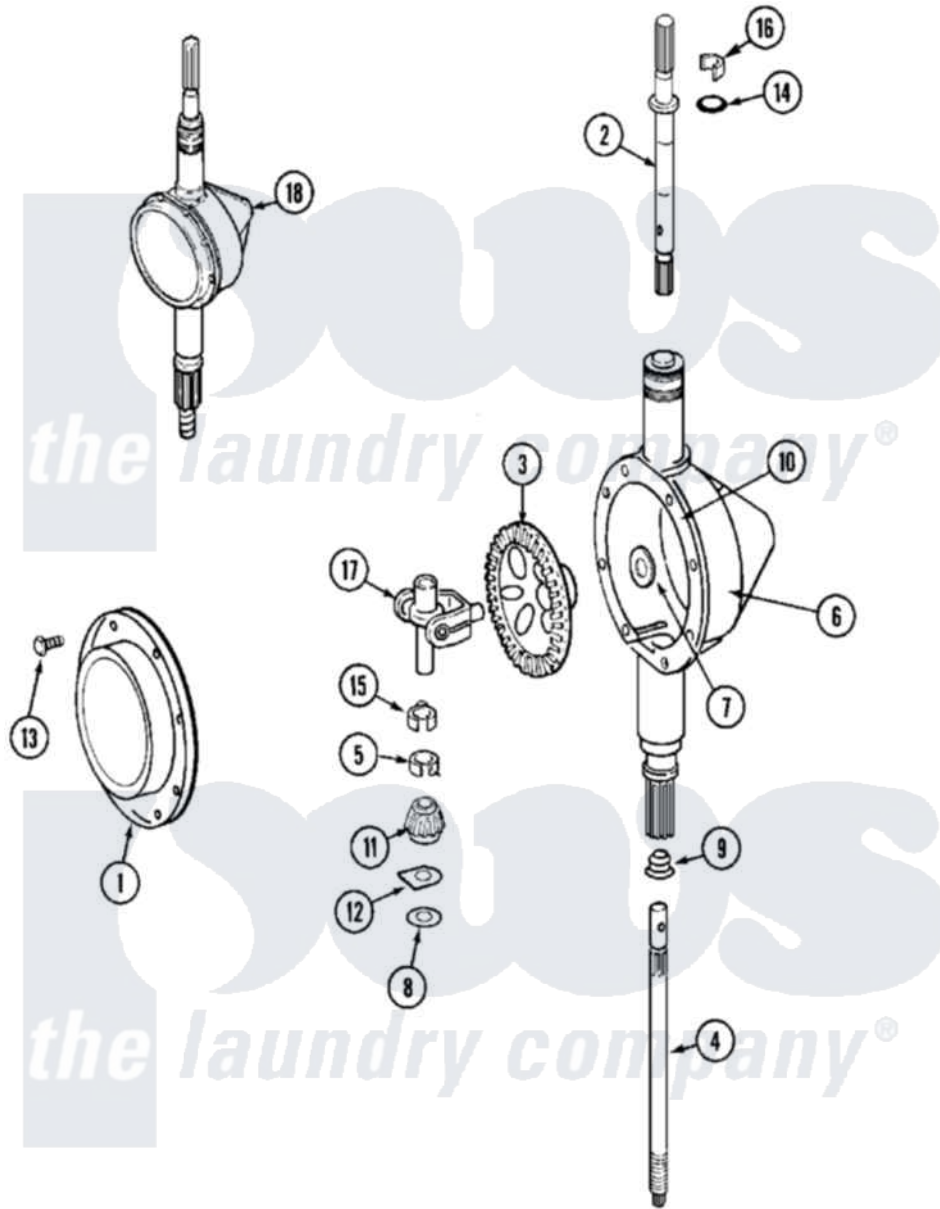

# Maytag MAT12PDBAQ 06 - TRANSMISSION (MAT12PDBAQ)

Maytag [Residential Maytag MAT12PDBAQ Washer Parts](#) Parts Diagram 06 - TRANSMISSION (MAT12PDBAQ)  
 Click on the part number to view part

| Item | Original Part Number     | Replaced By               | Status        | Part Description             |
|------|--------------------------|---------------------------|---------------|------------------------------|
| 001  | <a href="#">206628</a>   |                           |               | Cover, Transmission          |
| 002  | 22002415                 | <a href="#">6-2168983</a> |               | Shaft- Agi                   |
| 003  | 206713                   | <a href="#">6-2067130</a> |               | Gear- Beve                   |
| 004  | 22002343                 | <a href="#">6-2300060</a> |               | Shaft- Cen                   |
| 005  | <a href="#">22002353</a> |                           |               | Collar, Center Shaft         |
| 006  | <a href="#">22002537</a> |                           |               | Housing, Transmission        |
| "    | Y056080                  | <a href="#">6-0560800</a> |               | Oil                          |
| 007  | <a href="#">215394</a>   |                           |               | Washer, Bevel Gear           |
| 008  | 211483                   | <a href="#">6-2114830</a> |               | Washer- SP                   |
| 009  | 206602                   | <a href="#">207843</a>    |               | Lip Seal Repair Kit          |
| 010  | Y058700                  | <a href="#">675652</a>    |               | Adhesive                     |
| 011  | 215401                   | <a href="#">W10221114</a> |               | Pinion                       |
| 012  | <a href="#">215395</a>   |                           |               | Plate, Clutch                |
| 013  | 215417                   |                           | Not Available | SCREW, TRANSMISSION COVER    |
| 014  | <a href="#">22002417</a> |                           |               | O-Ring AgitatOr Shaft        |
| 015  | <a href="#">22002341</a> |                           |               | Collar, Lower Plastic Keeper |