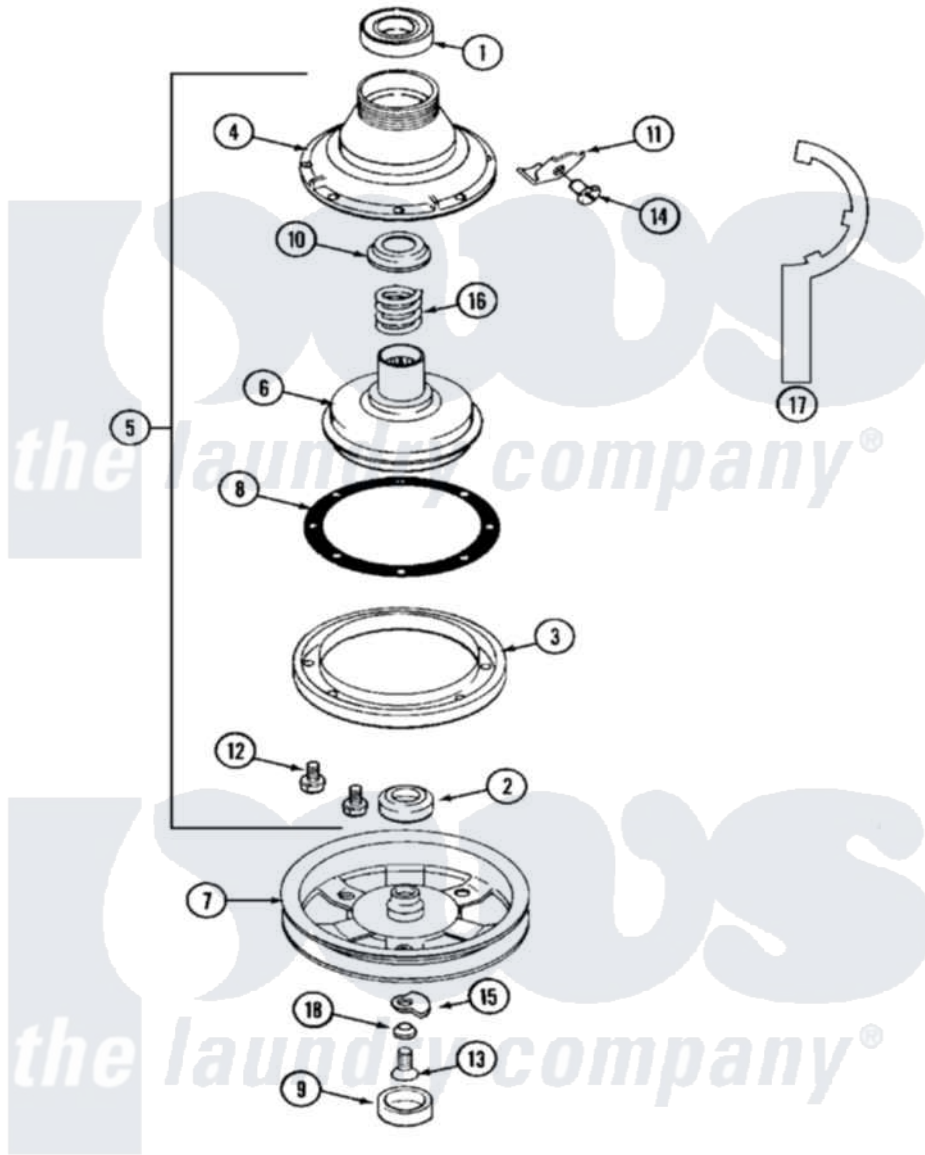

Maytag MAT12PDBAQ 07 - CLUTCH & BRAKE (MAT12PDBAQ)

Maytag [Residential Maytag MAT12PDBAQ Washer Parts](#) Parts Diagram 07 - CLUTCH & BRAKE (MAT12PDBAQ)
 Click on the part number to view part

Item	Original Part Number	Replaced By	Status	Part Description
001	Y200720	22003441		Bearing, Rear
002	200835			Bearing, Brake Rotor
003	211043	6-2011900		Brake Asse
004	211045	6-2011900		Brake Asse
005	201190	6-2011900		Brake Asse
006	201126	6-2011900		Brake Asse
007	22002431	6-2301550		Pulley Assembly
008	211042	6-2011900		Brake Asse
009	22002428			Cover, Dust
010	211039	6-2011900		Brake Asse
011	213325			Clip, Retaining
012	211000			SCREW, BRAKE DRUM (HEX HEAD)
013	211375	681582		Screw
014	213326			Bolt, Sems Retaining Clip
015	211089			Lug, Stop Pulley
016	211041	6-2011900		Brake Asse

017 Y038315

[038315](#)

Tool

018 211090

[22003555](#)

Washer, Stop Lug