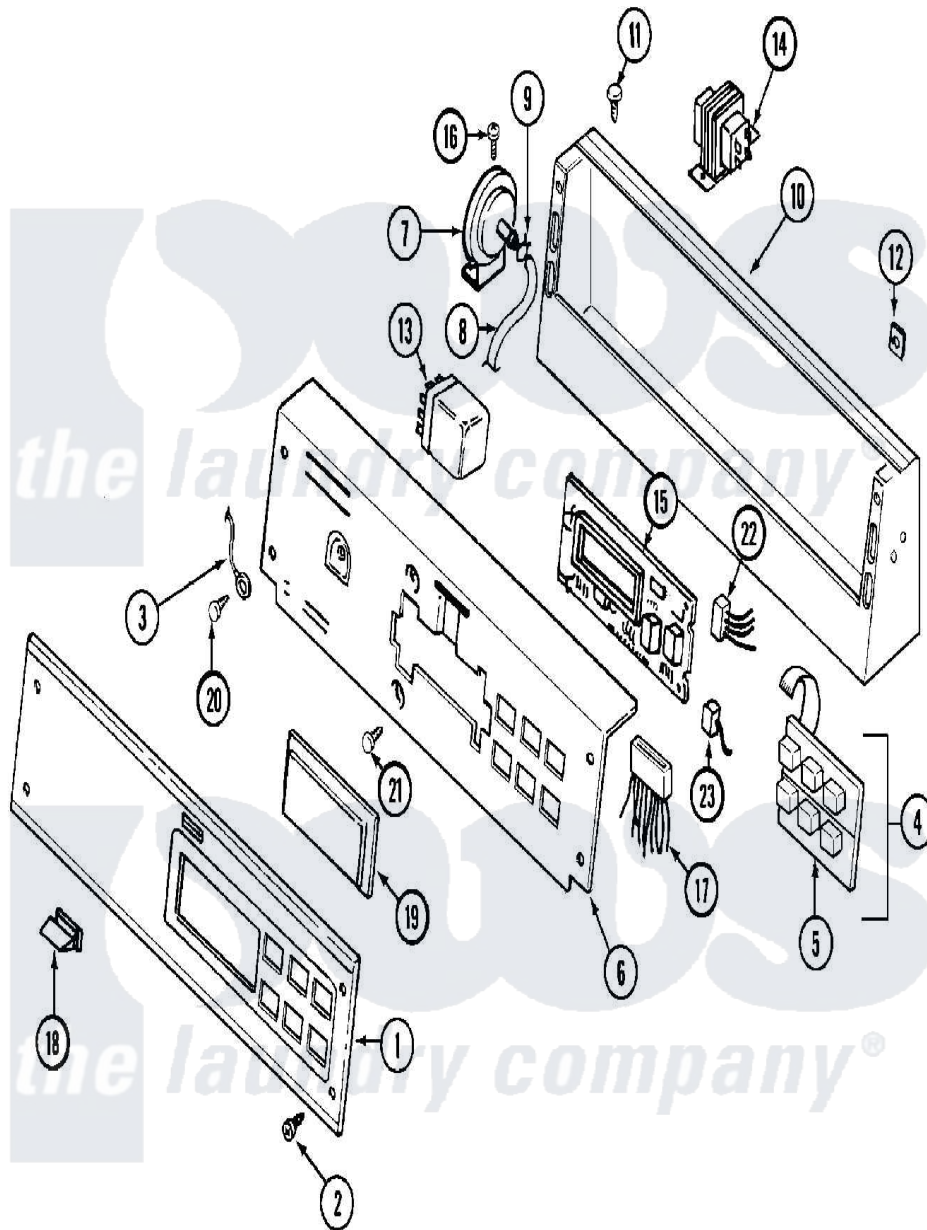

Maytag MAT12PDBAW 01 - CONTROL PANEL

Maytag Residential Maytag MAT12PDBAW Washer Parts Parts Diagram 01 - CONTROL PANEL
 Click on the part number to view part

Item	Original Part Number	Replaced By	Status	Part Description
001	22001958	22004305		Facia, Pd/Ps
002	215506			Screw, Control Panel Overlay
003	22001959			Wire, Ground
004	206808	W10135389		Push Button And Switch Assembly
"	215526			Screw, Circuit Board
005	215517	W10131113		Push Button
006	206780			Control Cover Assembly
"	22001964	22002904		Bracket, Back
007	22001308			Switch, Water Level
008	22001619			Tube, Water Level Switch
009	410296	596669		Clamp, Manifold
010	206780			Control Cover Assembly
"	206780L	206780		Control Cover Assembly
"	22003091			Console
"	22003092			Console
011	212276	W10116760		Screw

012	215003		Fastener, Panel And Bracket
013	206421		Relay, Motor Reversing
"	206824	W10133335	Relay, Motor
014	211294	90767	Screw, 8A X 3/8 HeX Washer Head Tapping
"	22001960		Transformer
"	Y313559		Screw
015	22001511	22002954	Deflector, Water
"	22001955	22004222	Commercial D.C. Control Board
"	33001204		Stand-Off, Ccontrol Board
"	912077		Locknut, Reader Harness
"	NLA	Not Available	KIT, BATTERY & SUPPORT
016	211294	90767	Screw, 8A X 3/8 HeX Washer Head Tapping
017	22001963		Wire Harness, Main
"	22002699	902577	Capacitor, Thermostat
"	22002986		Wire Harness, Main
"	314531		Connector, Edgeboard
"	Y312953		Terminal, Edgeboard
018	214610		Bumper, Lid
019	22001962	W10131114	Cover, Display
020	210186	3370225	Screw
021	215527	W10140652	Screw, 6-20 X 1/2
022	22001965		Optic Switch Assembly
"	NLA	Not Available	CONNECTOR, EDGEBOARD- ---NA
023	22001361		Connector, Edgeboard
"	22001966		Harness, Sensor Switch